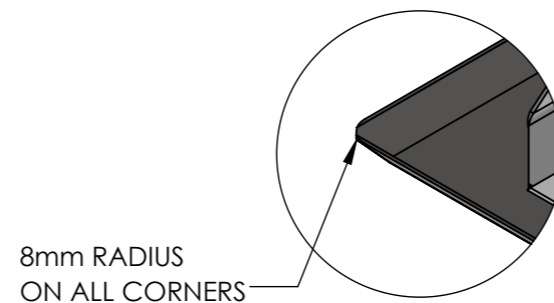

SBM-WS
(not included illustration only)

8mm RADIUS
ON ALL CORNERS

DETAIL A

DETAIL B

SECTION B-B

Modular Bar Solutions

COPYRIGHT © 2022

This drawing is the property of CI GROUP PTY LTD. Tradings as SIMPLY BARS and It may not be copied, reproduced or modified in whole or in part without prior written permission of CI GROUP PTY LTD. SIMPLY BARS reserves the right to change specification and design without notice.

**SBM-WSC
WASH SINK COVER**

SIZE: A3

SCALE : 1:5

CONSTRUCTION NOTES :

1. MADE FROM 1.2mm STAINLESS STEEL.
2. NO. 4 FINNISH.