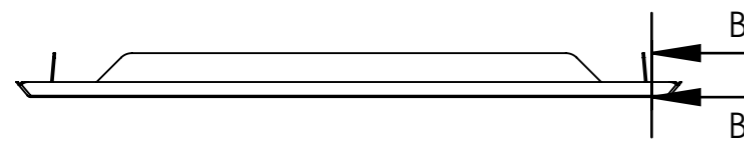

SBM-WS
(not included illustration only)

8mm RADIUS
ON ALL CORNERS

DETAIL A

DETAIL B

SECTION B-B

Modular Bar Solutions

COPYRIGHT © 2022

This drawing is the property of CI GROUP PTY LTD. Tradings as SIMPLY BARS and It may not be copied, reproduced or modified in whole or in part without prior written permission of CI GROUP PTY LTD. SIMPLY BARS reserves the right to change specification and design without notice.

**SBM-WSC
WASH SINK COVER**

SIZE: A3

SCALE : 1:5

CONSTRUCTION NOTES :

1. MADE FROM 1.2mm STAINLESS STEEL.
2. NO. 4 FINNISH.