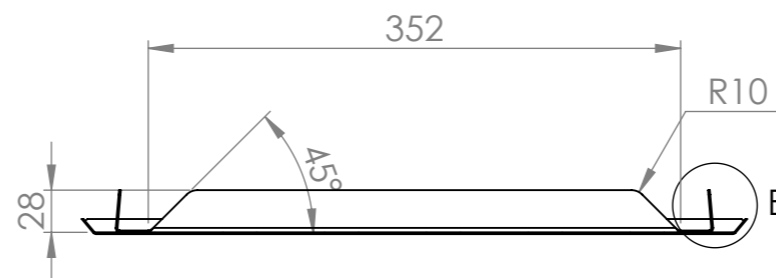

SBM-WS
(not included illustration only)

8mm RADIUS
ON ALL CORNERS

DETAIL A

DETAIL B

SECTION B-B

Modular Bar Solutions

COPYRIGHT © 2022

This drawing is the property of CI GROUP PTY LTD. Tradings as SIMPLY BARS and It may not be copied, reproduced or modified in whole or in part without prior written permission of CI GROUP PTY LTD. SIMPLY BARS reserves the right to change specification and design without notice.

**SBM-WSC
WASH SINK COVER**

SIZE: A3

SCALE : 1:5

CONSTRUCTION NOTES :

1. MADE FROM 1.2mm STAINLESS STEEL.
2. NO. 4 FINNISH.