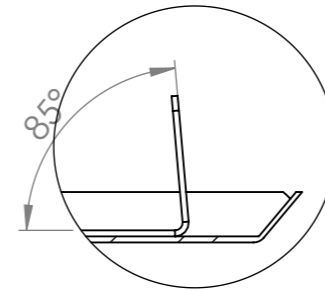

SBM-WS
(not included illustration only)

8mm RADIUS
ON ALL CORNERS

DETAIL A

DETAIL B

SECTION B-B

Modular Bar Solutions

COPYRIGHT © 2022

This drawing is the property of CI GROUP PTY LTD. Tradings as SIMPLY BARS and It may not be copied, reproduced or modified in whole or in part without prior written permission of CI GROUP PTY LTD. SIMPLY BARS reserves the right to change specification and design without notice.

**SBM-WSC
WASH SINK COVER**

SIZE: A3

SCALE : 1:5

CONSTRUCTION NOTES :

1. MADE FROM 1.2mm STAINLESS STEEL.
2. NO. 4 FINNISH.