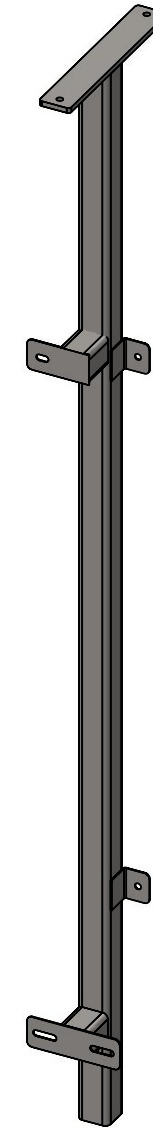

**SERVE OVER SUPPORT**

**SIMPLY STAINLESS**  
 www.simplystainless.com  
 Modular Sinks Tables and Shelving  
 COPYRIGHT © 2018  
 This drawing is the property of CI GROUP PTY LTD. Tradings as SIMPLY STAINLESS and it may not be copied, reproduced or modified in whole or in part without prior written permission of CI GROUP PTY LTD. SIMPLY STAINLESS reserves the right to change specification and design without notice.

**SBM-SOS  
 SERVE OVER SUPPORT**

SCALE : 1:20

**CONSTRUCTION NOTES :**

1. FRAME MADE FROM 30 X 30 mm STAINLESS STEEL SQ TUBE.