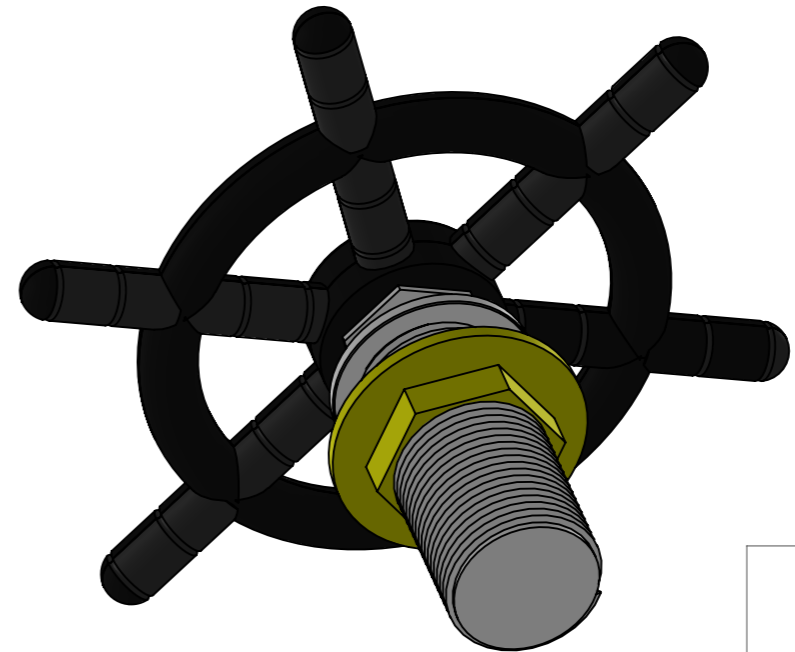

1/2" BSP

SBM-GR-VA

Modular Bar Solutions

COPYRIGHT © 2022

This drawing is the property of CI GROUP PTY LTD. Tradings as SIMPLY BARS and It may not be copied, reproduced or modified in whole or in part without prior written permission of CI GROUP PTY LTD. SIMPLY BARS reserves the right to change specification and design without notice.

SBM-GR-VA

SIZE: A3

SCALE : 1:1

WMTS.101
WM-040293

SIMPLY STAINLESS
Model number: SBM-GR-VA