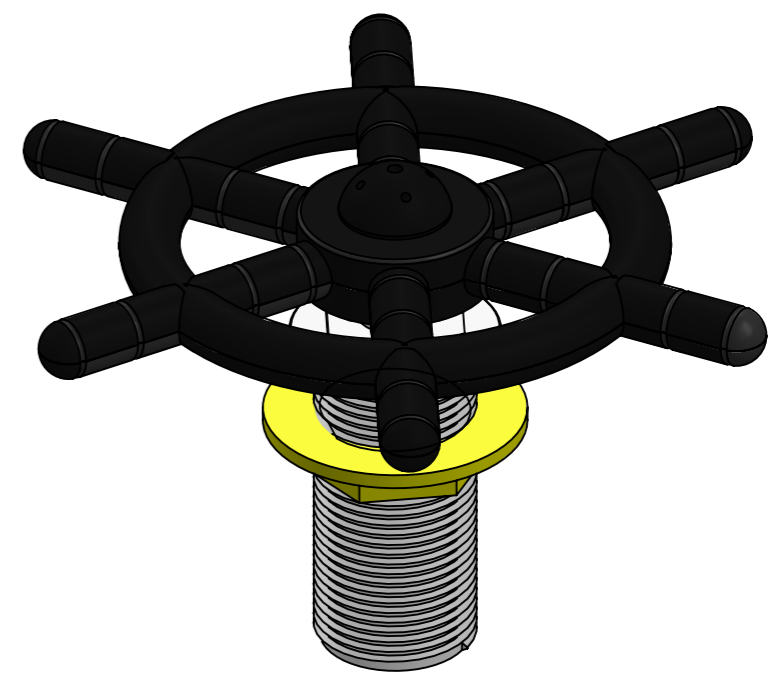

1/2" BSP

SBM-GR-VA

Modular Bar Solutions

COPYRIGHT © 2022

This drawing is the property of CI GROUP PTY LTD. Tradings as SIMPLY BARS and It may not be copied, reproduced or modified in whole or in part without prior written permission of CI GROUP PTY LTD. SIMPLY BARS reserves the right to change specification and design without notice.

SBM-GR-VA

SIZE: A3

SCALE : 1:1

WMTS.101
WM-040293

SIMPLY STAINLESS
Model number: SBM-GR-VA