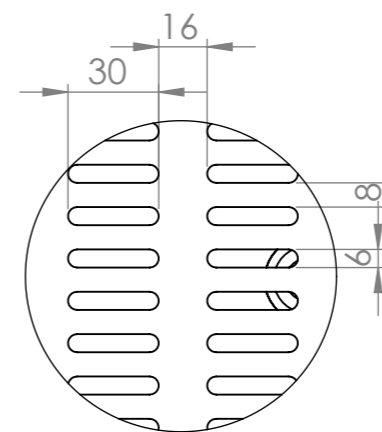

PLAN

POLYURETHANE BOARD

DETAIL B

DETAIL A

FRONT ELEVATION

SIDE ELEVATION

SBM-DBS-GR-0900

SIMPLY STAINLESS

SBM-DBS-GR-0900
DROP-IN BEER STATION W/GLASS RINSE, 900mm

SIZE: A3

SCALE : 1:8

CONSTRUCTION NOTES :

1. TOPS MADE FROM 304 GRADE, 1.2mm STAINLESS STEEL.
2. CUT OUT REQUIRED 905mm X 455mm.

WMTS.101
WM-040293
SIMPLY STAINLESS
Model Number : SBM-DBS-GR-0900