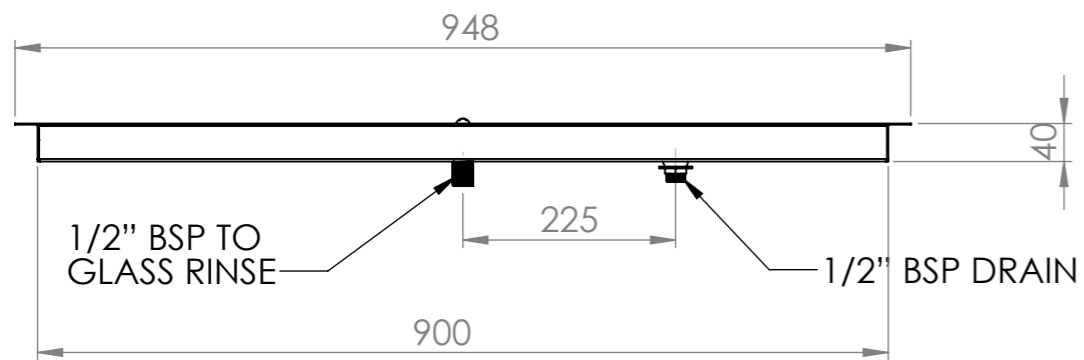

PLAN

POLYURETHANE BOARD

DETAIL B

DETAIL A

FRONT ELEVATION

SIDE ELEVATION

SBM-DBS-GR-0900

SIMPLY STAINLESS

SBM-DBS-GR-0900
DROP-IN BEER STATION W/GLASS RINSE, 900mm

SIZE: A3

SCALE : 1:8

CONSTRUCTION NOTES :

1. TOPS MADE FROM 304 GRADE, 1.2mm STAINLESS STEEL.
2. CUT OUT REQUIRED 905mm X 455mm.

WMTS.101
WM-040293
SIMPLY STAINLESS
Model Number : SBM-DBS-GR-0900