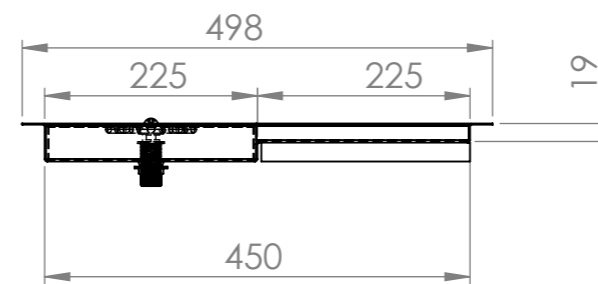

PLAN

POLYURETHANE BOARD

DETAIL B

DETAIL A

FRONT ELEVATION

SIDE ELEVATION

SBM-DBS-GR-0900

SIMPLY STAINLESS

SBM-DBS-GR-0900
DROP-IN BEER STATION W/GLASS RINSE, 900mm

SIZE: A3

SCALE : 1:8

CONSTRUCTION NOTES :

1. TOPS MADE FROM 304 GRADE, 1.2mm STAINLESS STEEL.
2. CUT OUT REQUIRED 905mm X 455mm.

WMTS.101
WM-040293
SIMPLY STAINLESS
Model Number : SBM-DBS-GR-0900