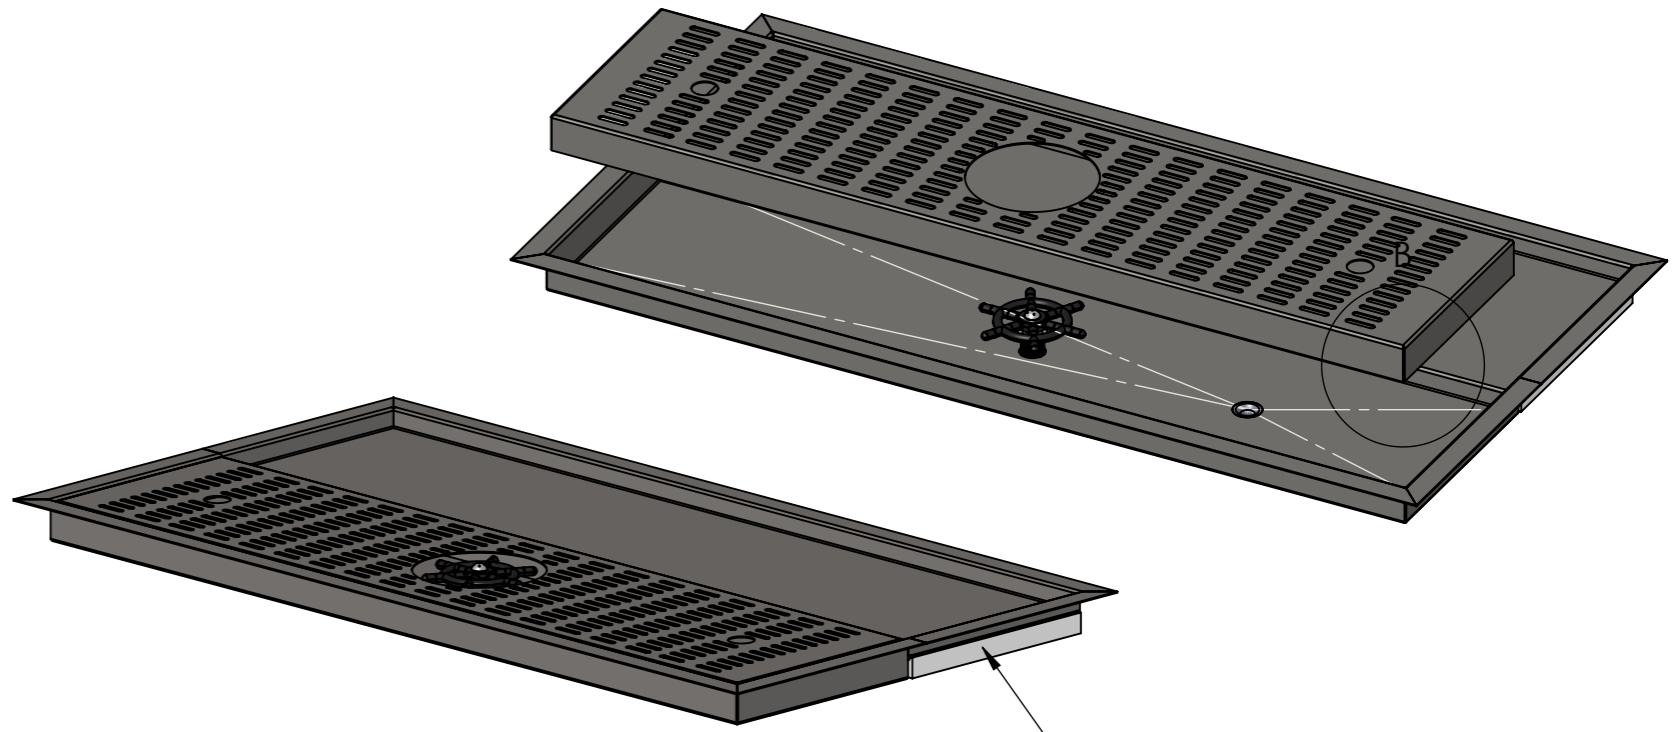

PLAN

POLYURETHANE BOARD

DETAIL B

DETAIL A

FRONT ELEVATION

SIDE ELEVATION

SBM-DBS-GR-0900

SIMPLY STAINLESS

SBM-DBS-GR-0900
DROP-IN BEER STATION W/GLASS RINSE, 900mm

SIZE: A3

SCALE : 1:8

CONSTRUCTION NOTES :

1. TOPS MADE FROM 304 GRADE, 1.2mm STAINLESS STEEL.
2. CUT OUT REQUIRED 905mm X 455mm.

WMTS.101
WM-040293
SIMPLY STAINLESS
Model Number : SBM-DBS-GR-0900