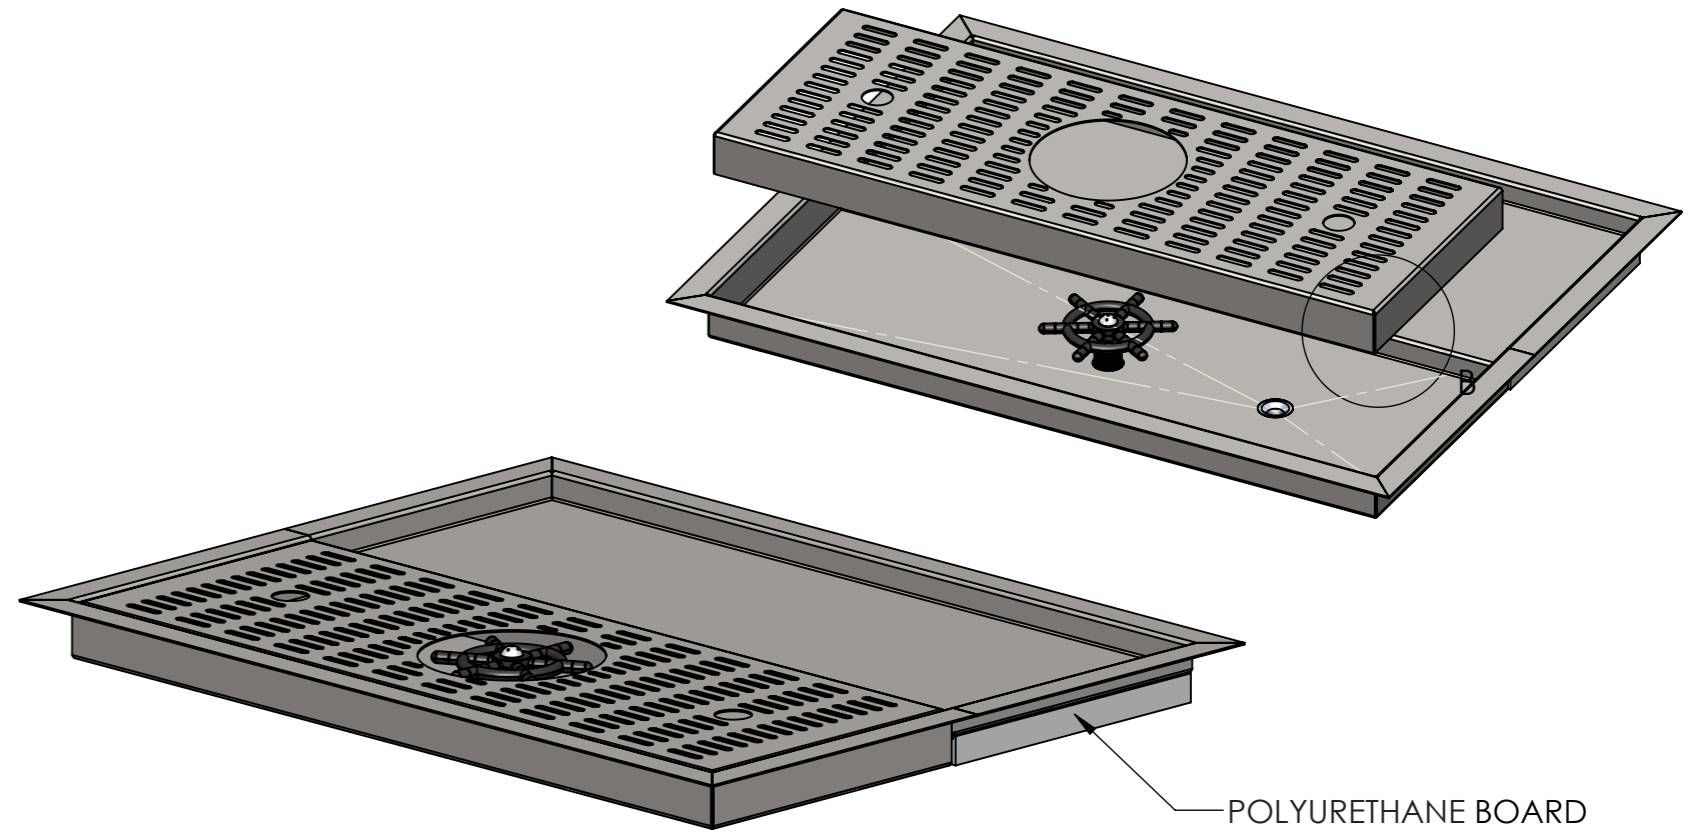

PLAN

POLYURETHANE BOARD

DETAIL B

DETAIL A

FRONT ELEVATION

SIDE ELEVATION

SIMPLY STAINLESS
 Modular Bar Solutions
 COPYRIGHT © 2022
 This drawing is the property of CI GROUP PTY LTD. Tradings as SIMPLY BARS and It may not be copied, reproduced or modified in whole or in part without prior written permission of CI GROUP PTY LTD. SIMPLY BARS reserves the right to change specification and design without notice.

SBM-DBS-GR-0600
 DROP-IN BEER STATION W/GLASS RINSE,600mm

SIZE: A3 SCALE: 1:5

- CONSTRUCTION NOTES :
1. TOPS MADE FROM 304 GRADE, 1.2mm STAINLESS STEEL.

SBM-DBS-GR-0600