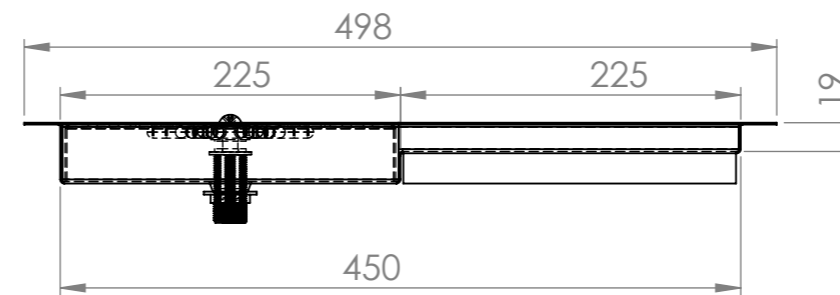

PLAN

POLYURETHANE BOARD

DETAIL B

DETAIL A

FRONT ELEVATION

SIDE ELEVATION

SIMPLY STAINLESS
 Modular Bar Solutions
 COPYRIGHT © 2022
 This drawing is the property of CI GROUP PTY LTD. Tradings as SIMPLY BARS and It may not be copied, reproduced or modified in whole or in part without prior written permission of CI GROUP PTY LTD. SIMPLY BARS reserves the right to change specification and design without notice.

SBM-DBS-GR-0600
 DROP-IN BEER STATION W/GLASS RINSE,600mm

SIZE: A3 SCALE: 1:5

- CONSTRUCTION NOTES :
1. TOPS MADE FROM 304 GRADE, 1.2mm STAINLESS STEEL.

SBM-DBS-GR-0600