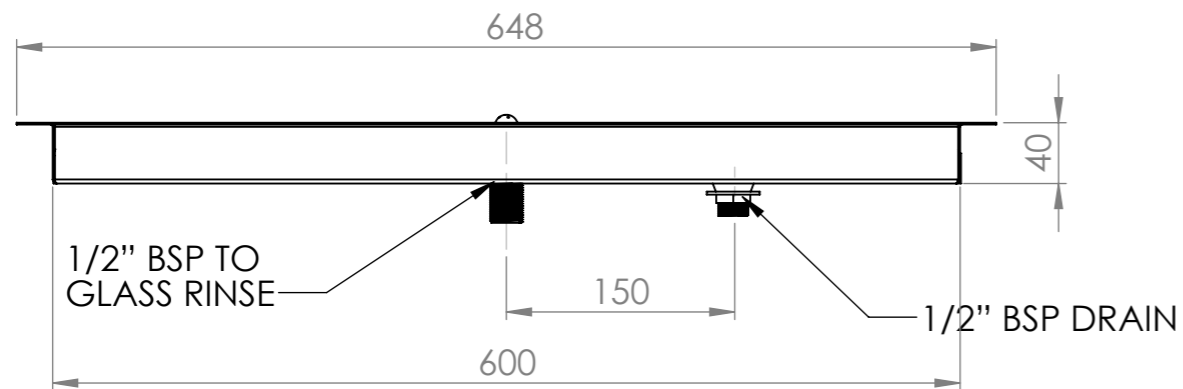

PLAN

POLYURETHANE BOARD

DETAIL B

DETAIL A

FRONT ELEVATION

SIDE ELEVATION

SIMPLY STAINLESS
 Modular Bar Solutions
 COPYRIGHT © 2022
 This drawing is the property of CI GROUP PTY LTD. Tradings as SIMPLY BARS and It may not be copied, reproduced or modified in whole or in part without prior written permission of CI GROUP PTY LTD. SIMPLY BARS reserves the right to change specification and design without notice.

SBM-DBS-GR-0600
 DROP-IN BEER STATION W/GLASS RINSE,600mm

SIZE: A3 SCALE: 1:5

- CONSTRUCTION NOTES :
1. TOPS MADE FROM 304 GRADE, 1.2mm STAINLESS STEEL.

SBM-DBS-GR-0600