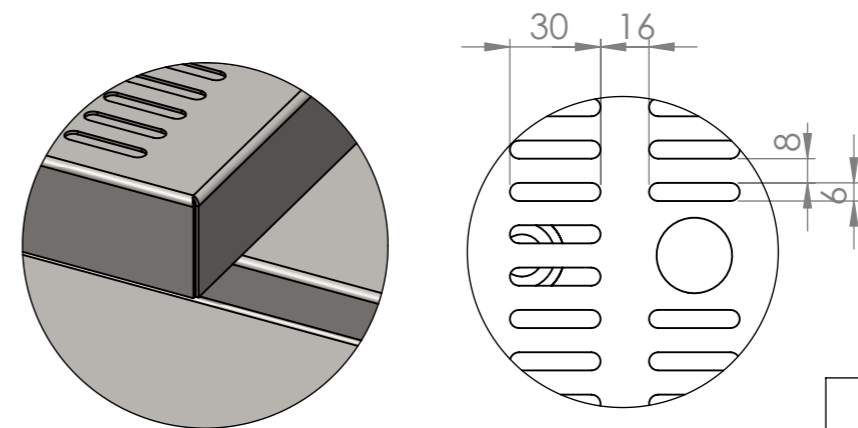

PLAN

POLYURETHANE BOARD

DETAIL B

DETAIL A

FRONT ELEVATION

SIDE ELEVATION

SIMPLY STAINLESS
 Modular Bar Solutions
 COPYRIGHT © 2022
 This drawing is the property of CI GROUP PTY LTD. Tradings as SIMPLY BARS and It may not be copied, reproduced or modified in whole or in part without prior written permission of CI GROUP PTY LTD. SIMPLY BARS reserves the right to change specification and design without notice.

SBM-DBS-GR-0600
 DROP-IN BEER STATION W/GLASS RINSE,600mm

SIZE: A3 SCALE: 1:5

- CONSTRUCTION NOTES :
1. TOPS MADE FROM 304 GRADE, 1.2mm STAINLESS STEEL.

SBM-DBS-GR-0600