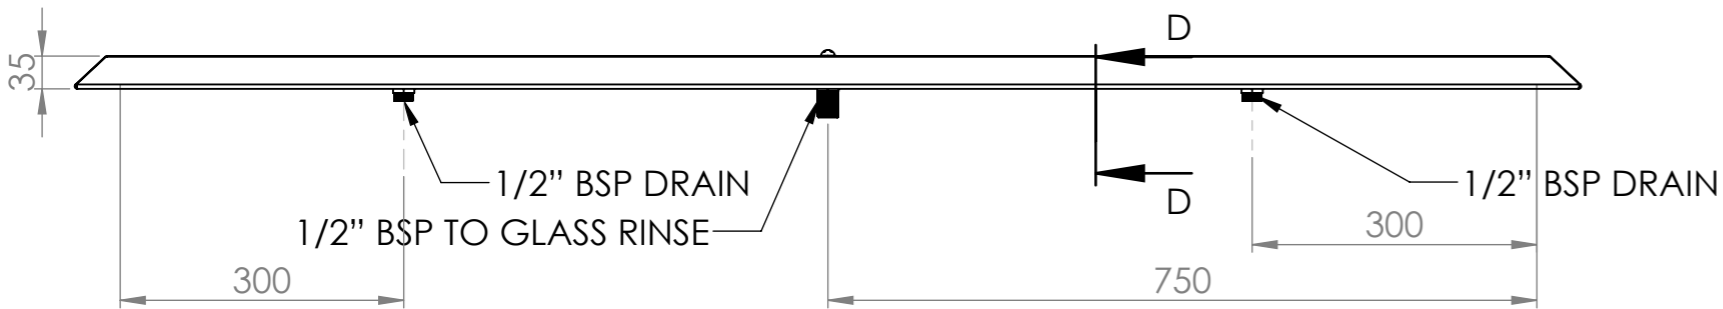

DETAIL A

DETAIL B

PLAN

POLYURETHANE BOARD

FRONT ELEVATION

SECTION D-D

SIDE ELEVATION

Modular Bar Solutions

SBM-CTBS-GR-1500
COUNTER TOP BEER STATION W/GLASS RINSE

SIZE: A3

SCALE: 1:8

CONSTRUCTION NOTES:

- 1. MADE FROM 304 GRADE, 1.2mm STAINLESS STEEL.

WMTS.101
WM-040293
SIMPLY STAINLESS
Model Number : SBM-CTBS-GR-1500