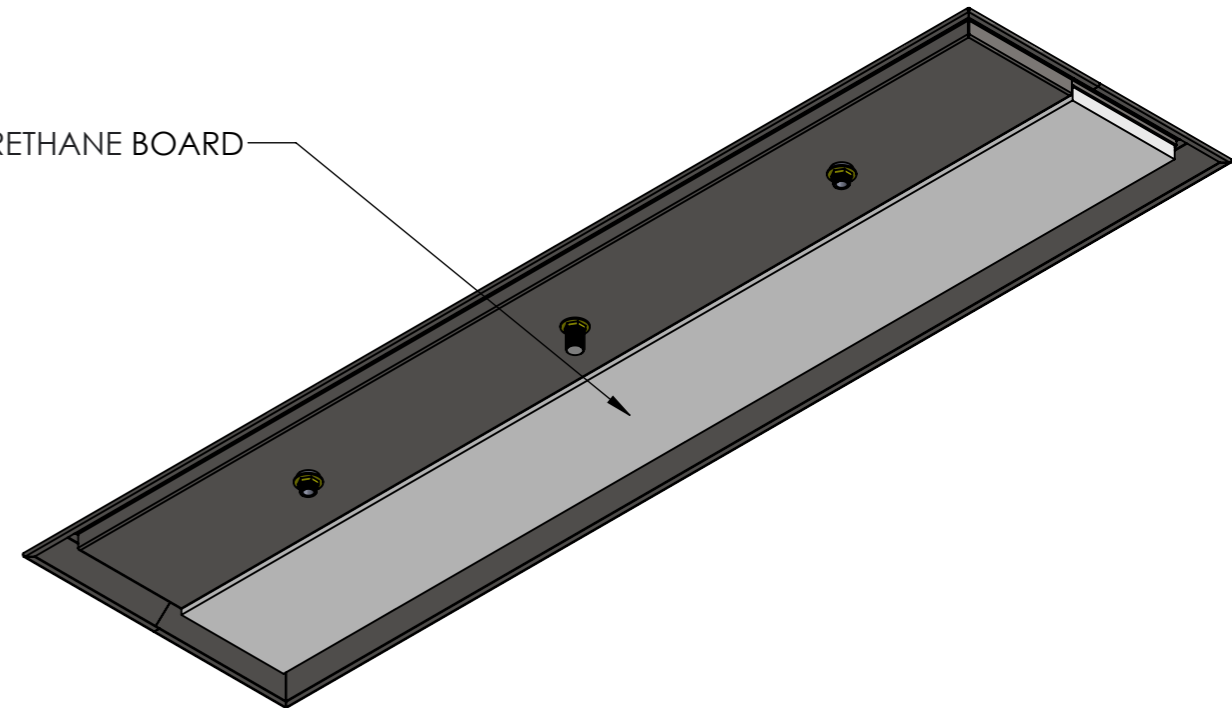

DETAIL A

DETAIL B

PLAN

POLYURETHANE BOARD

FRONT ELEVATION

SECTION D-D

SIDE ELEVATION

Modular Bar Solutions

SBM-CTBS-GR-1500
COUNTER TOP BEER STATION W/GLASS RINSE

SIZE: A3

SCALE: 1:8

CONSTRUCTION NOTES:

- 1. MADE FROM 304 GRADE, 1.2mm STAINLESS STEEL.

WMTS.101
WM-040293
SIMPLY STAINLESS
Model Number : SBM-CTBS-GR-1500