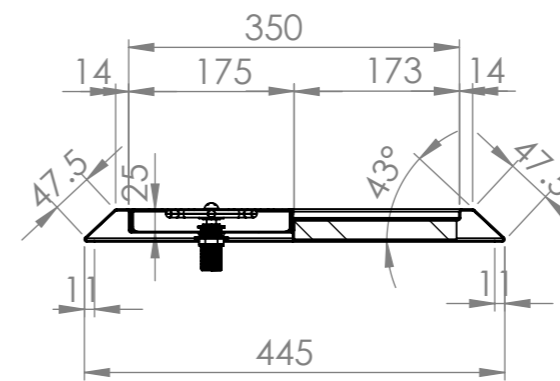

DETAIL A

DETAIL B

PLAN

POLYURETHANE BOARD

FRONT ELEVATION

SECTION D-D

SIDE ELEVATION

Modular Bar Solutions

SBM-CTBS-GR-1500
COUNTER TOP BEER STATION W/GLASS RINSE

SIZE: A3

SCALE: 1:8

CONSTRUCTION NOTES:

- 1. MADE FROM 304 GRADE, 1.2mm STAINLESS STEEL.

WMTS.101
WM-040293
SIMPLY STAINLESS
Model Number : SBM-CTBS-GR-1500