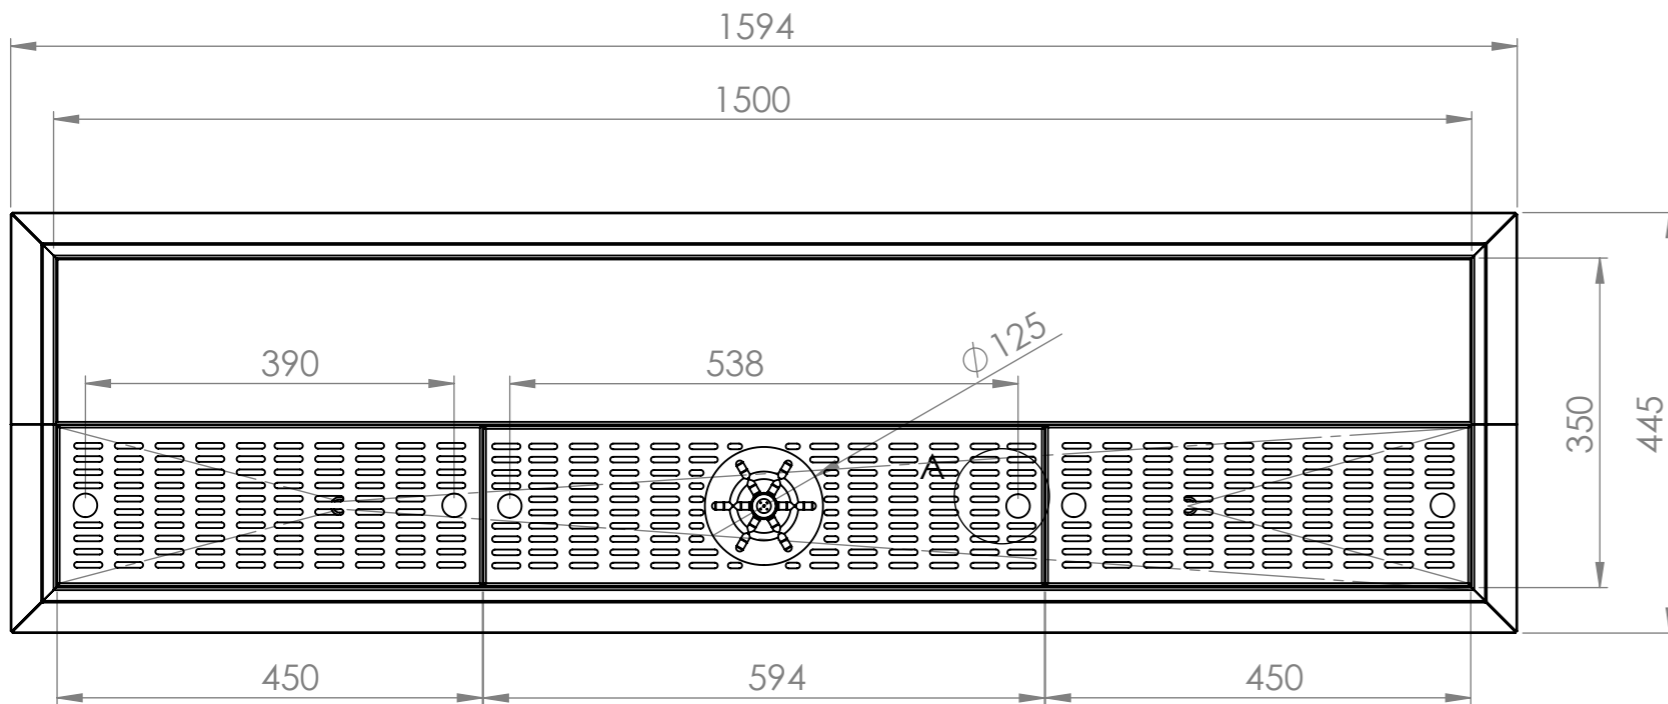

DETAIL A

DETAIL B

PLAN

POLYURETHANE BOARD

FRONT ELEVATION

SECTION D-D

SIDE ELEVATION

Modular Bar Solutions

SBM-CTBS-GR-1500
COUNTER TOP BEER STATION W/GLASS RINSE

SIZE: A3

SCALE: 1:8

CONSTRUCTION NOTES:

- 1. MADE FROM 304 GRADE, 1.2mm STAINLESS STEEL.

WMTS.101
WM-040293
SIMPLY STAINLESS
Model Number : SBM-CTBS-GR-1500