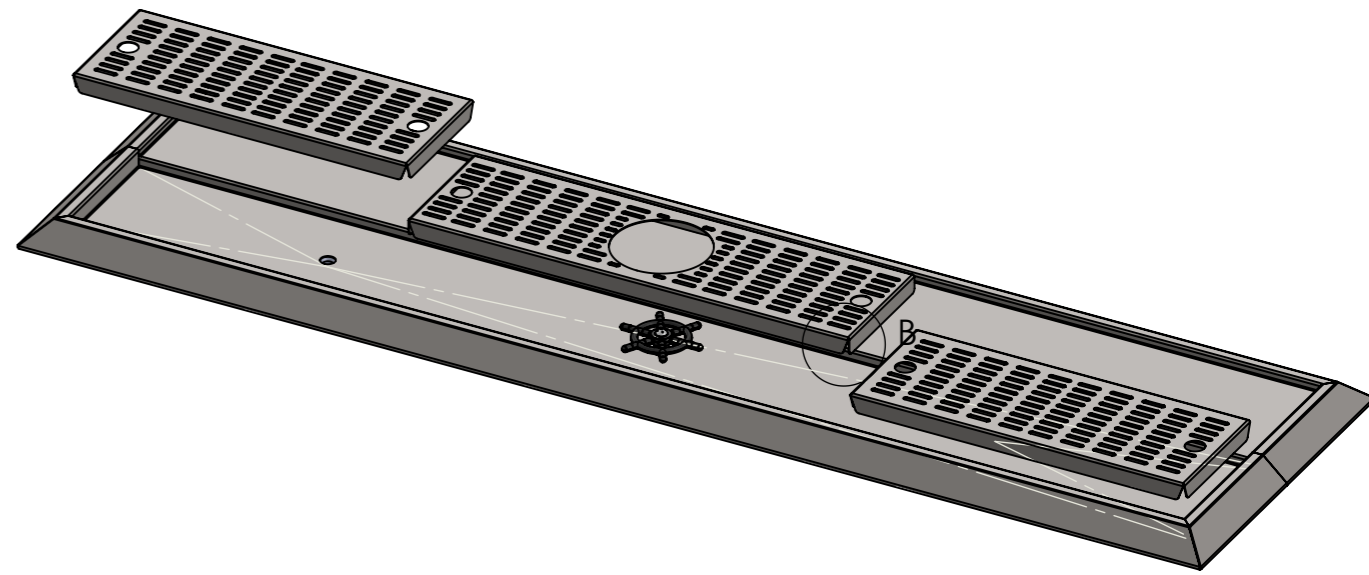

DETAIL A

DETAIL B

PLAN

POLYURETHANE BOARD

FRONT ELEVATION

SECTION D-D

SIDE ELEVATION

Modular Bar Solutions

SBM-CTBS-GR-1500
COUNTER TOP BEER STATION W/GLASS RINSE

SIZE: A3

SCALE: 1:8

CONSTRUCTION NOTES:

- 1. MADE FROM 304 GRADE, 1.2mm STAINLESS STEEL.

WMTS.101
WM-040293
SIMPLY STAINLESS
Model Number : SBM-CTBS-GR-1500