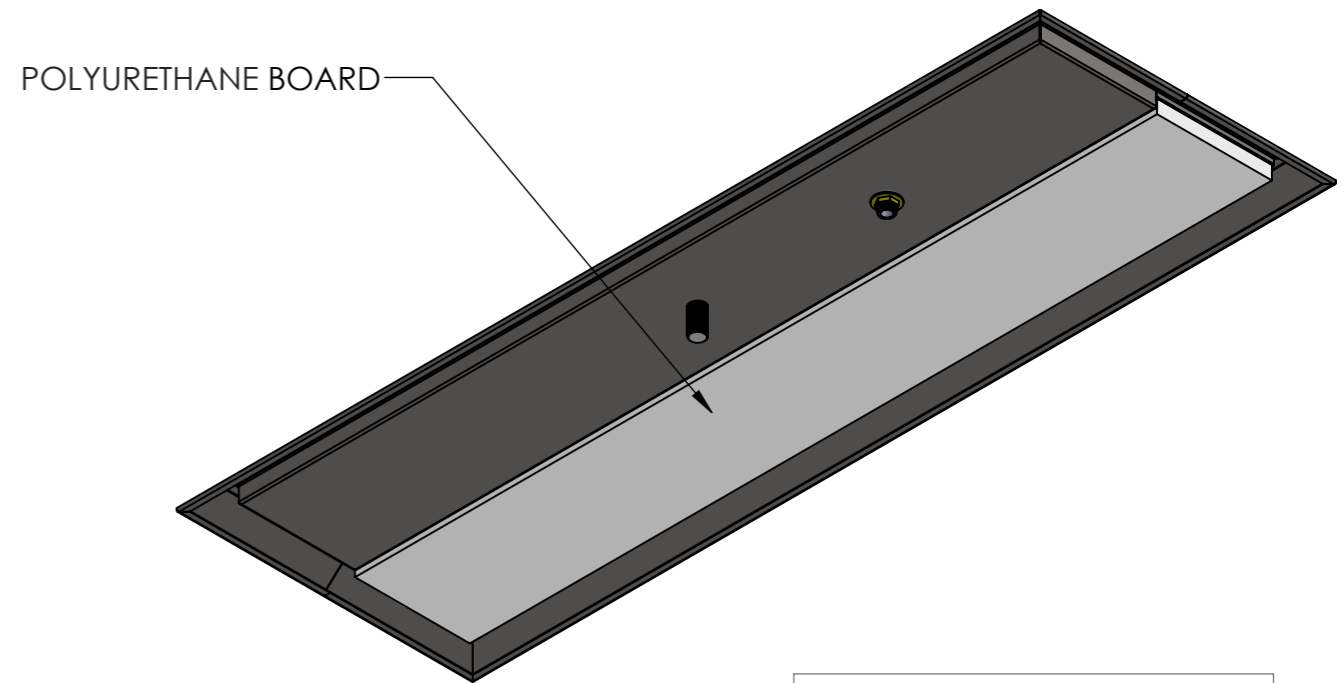

DETAIL A

DETAIL B

PLAN

FRONT ELEVATION

SECTION D-D

SIDE ELEVATION

Modular Bar Solutions

COPYRIGHT © 2022

SBM-CTBS-GR-1200
COUNTER TOP BEER STATION W/GLASS RINSE

SIZE: A3

SCALE: 1:7

CONSTRUCTION NOTES:

- 1. MADE FROM 304 GRADE, 1.2mm STAINLESS STEEL.

WMTS.101
WM-040293
SIMPLY STAINLESS
Model Number : SBM-CTBS-GR-1200