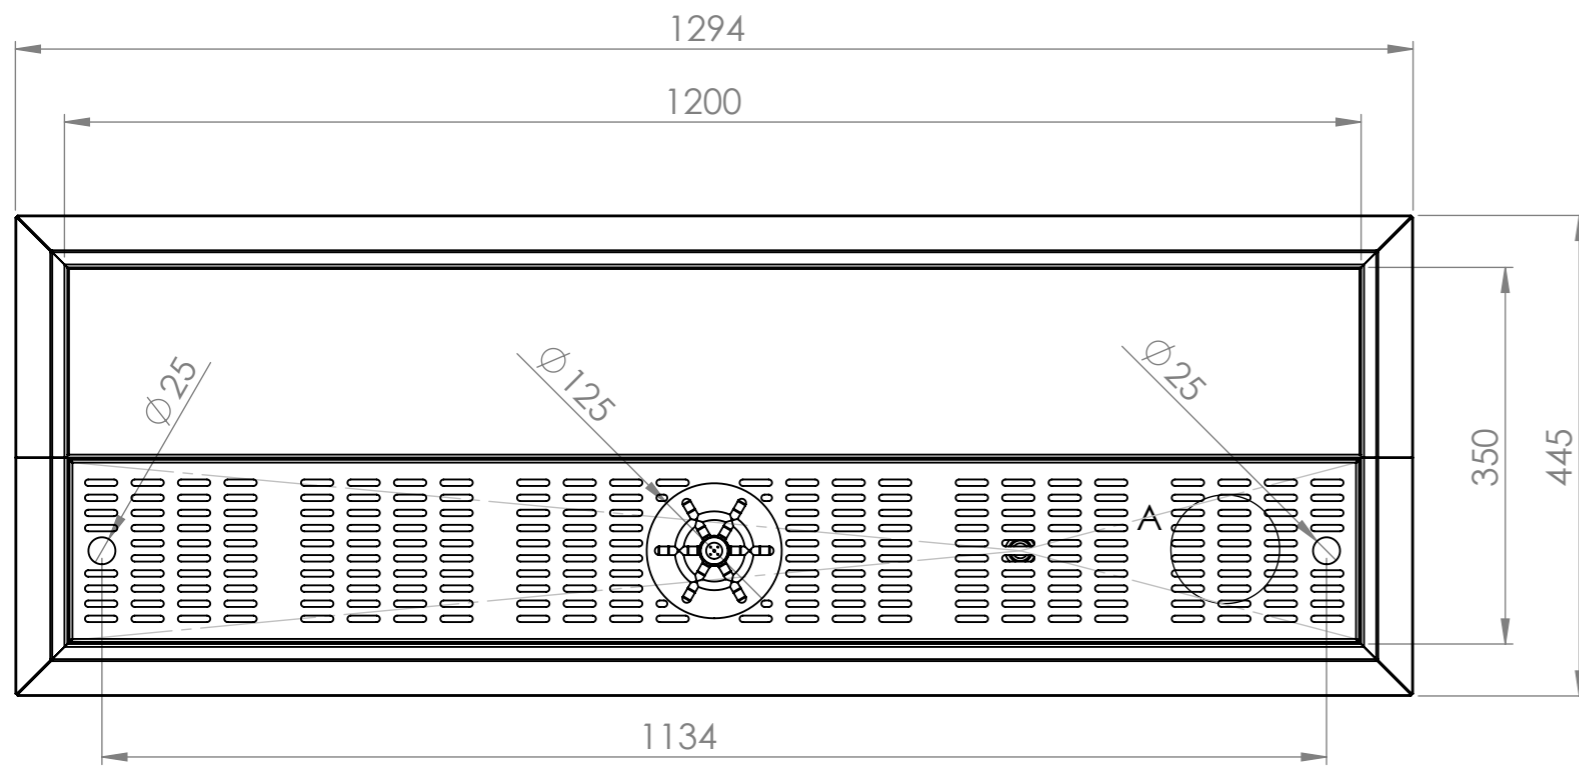

DETAIL A

DETAIL B

PLAN

FRONT ELEVATION

SECTION D-D

SIDE ELEVATION

Modular Bar Solutions

COPYRIGHT © 2022

SBM-CTBS-GR-1200
COUNTER TOP BEER STATION W/GLASS RINSE

SIZE: A3

SCALE: 1:7

CONSTRUCTION NOTES:

- 1. MADE FROM 304 GRADE, 1.2mm STAINLESS STEEL.

WMTS.101
WM-040293
SIMPLY STAINLESS
Model Number : SBM-CTBS-GR-1200