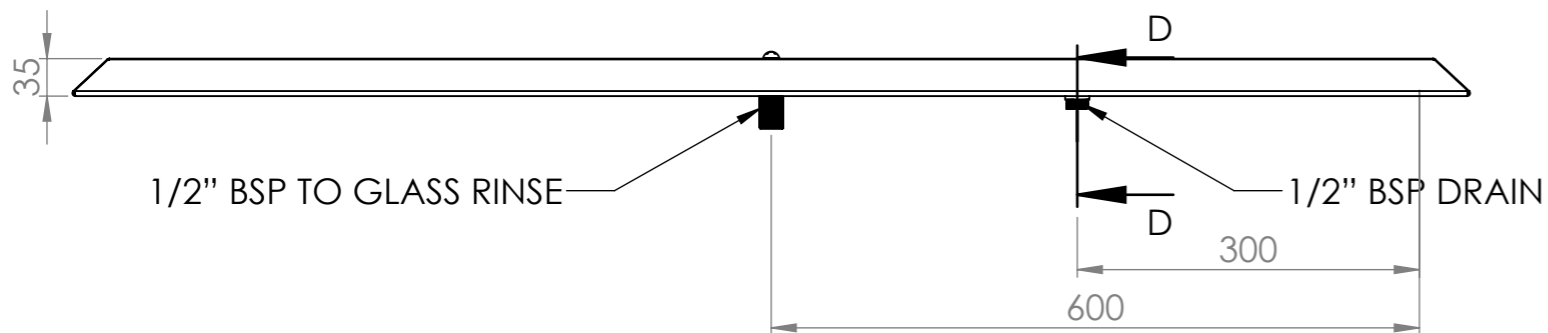

DETAIL A

DETAIL B

PLAN

FRONT ELEVATION

SECTION D-D

SIDE ELEVATION

Modular Bar Solutions

COPYRIGHT © 2022

SBM-CTBS-GR-1200
COUNTER TOP BEER STATION W/GLASS RINSE

SIZE: A3

SCALE: 1:7

CONSTRUCTION NOTES:

- 1. MADE FROM 304 GRADE, 1.2mm STAINLESS STEEL.

WMTS.101
WM-040293
SIMPLY STAINLESS
Model Number : SBM-CTBS-GR-1200