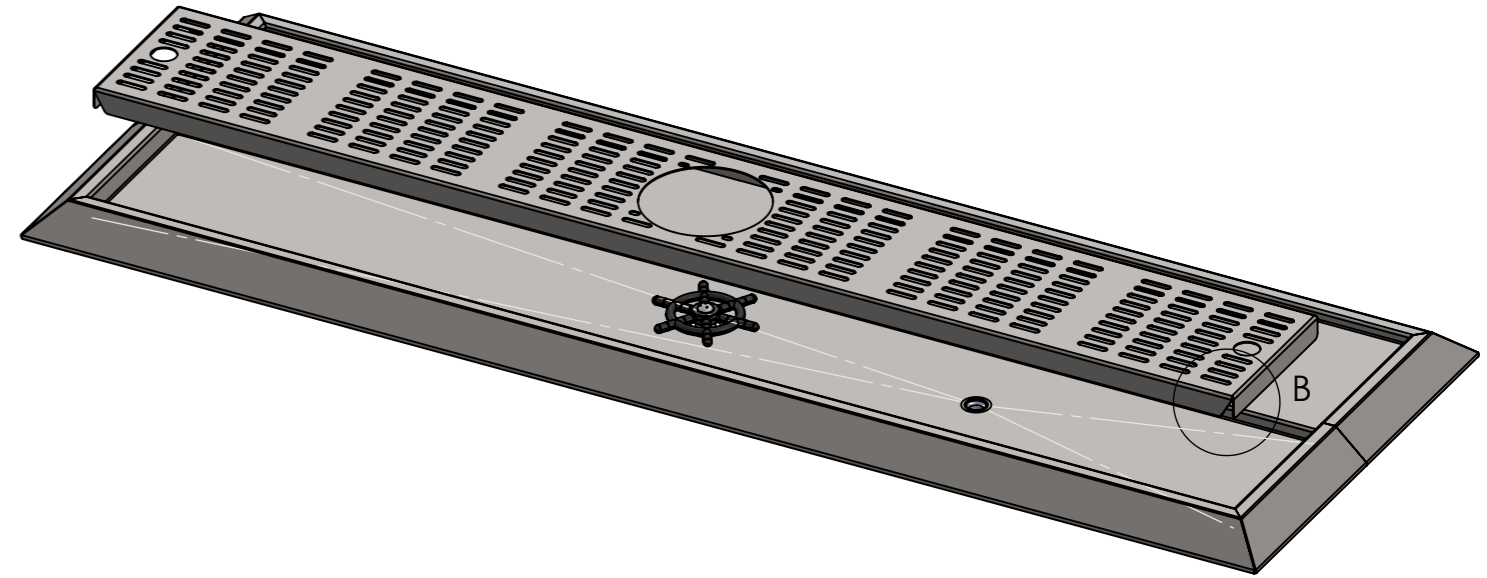

DETAIL A

DETAIL B

PLAN

FRONT ELEVATION

SECTION D-D

SIDE ELEVATION

Modular Bar Solutions

COPYRIGHT © 2022

SBM-CTBS-GR-1200
COUNTER TOP BEER STATION W/GLASS RINSE

SIZE: A3

SCALE: 1:7

CONSTRUCTION NOTES:

- 1. MADE FROM 304 GRADE, 1.2mm STAINLESS STEEL.

WMTS.101
WM-040293
SIMPLY STAINLESS
Model Number : SBM-CTBS-GR-1200