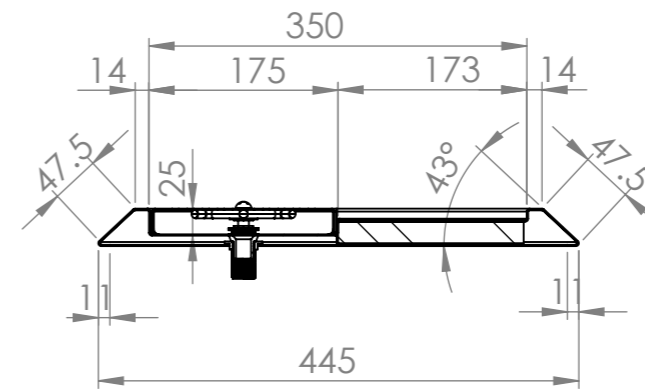

DETAIL A

DETAIL B

PLAN

FRONT ELEVATION

SECTION D-D

SIDE ELEVATION

Modular Bar Solutions

COPYRIGHT © 2022

SBM-CTBS-GR-1200
COUNTER TOP BEER STATION W/GLASS RINSE

SIZE: A3

SCALE: 1:7

CONSTRUCTION NOTES:

- 1. MADE FROM 304 GRADE, 1.2mm STAINLESS STEEL.

WMTS.101
WM-040293
SIMPLY STAINLESS
Model Number : SBM-CTBS-GR-1200