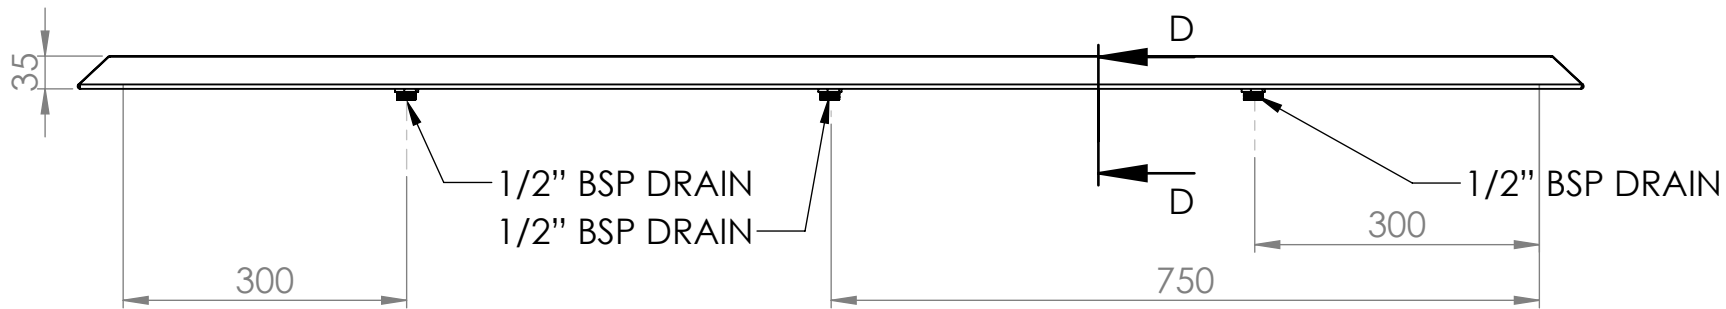

POLYURETHANE BOARD

SECTION D-D

SIDE ELEVATION

Modular Bar Solutions

COPYRIGHT © 2022

This drawing is the property of CI GROUP PTY LTD. Tradings as SIMPLY BARS and It may not be copied, reproduced or modified in whole or in part without prior written permission of CI GROUP PTY LTD. SIMPLY BARS reserves the right to change specification and design without notice.

SBM-CTBS-1500
COUNTER TOP BEER STATION

SIZE: A3

SCALE: 1:8

CONSTRUCTION NOTES:

1. MADE FROM 304 GRADE, 1.2mm STAINLESS STEEL.

SBM-CTBS-1500