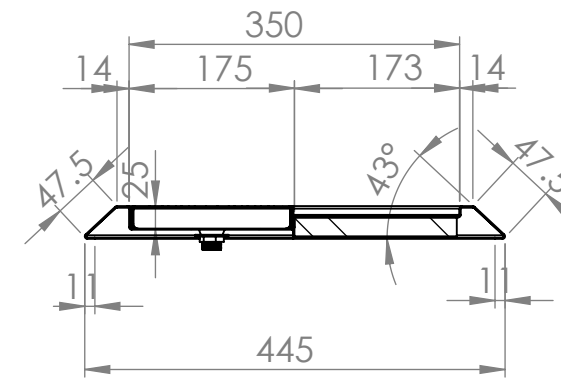

POLYURETHANE BOARD

SECTION D-D

SIDE ELEVATION

Modular Bar Solutions

COPYRIGHT © 2022

This drawing is the property of CI GROUP PTY LTD. Tradings as SIMPLY BARS and It may not be copied, reproduced or modified in whole or in part without prior written permission of CI GROUP PTY LTD. SIMPLY BARS reserves the right to change specification and design without notice.

SBM-CTBS-1500
COUNTER TOP BEER STATION

SIZE: A3

SCALE: 1:8

CONSTRUCTION NOTES:

1. MADE FROM 304 GRADE, 1.2mm STAINLESS STEEL.

SBM-CTBS-1500