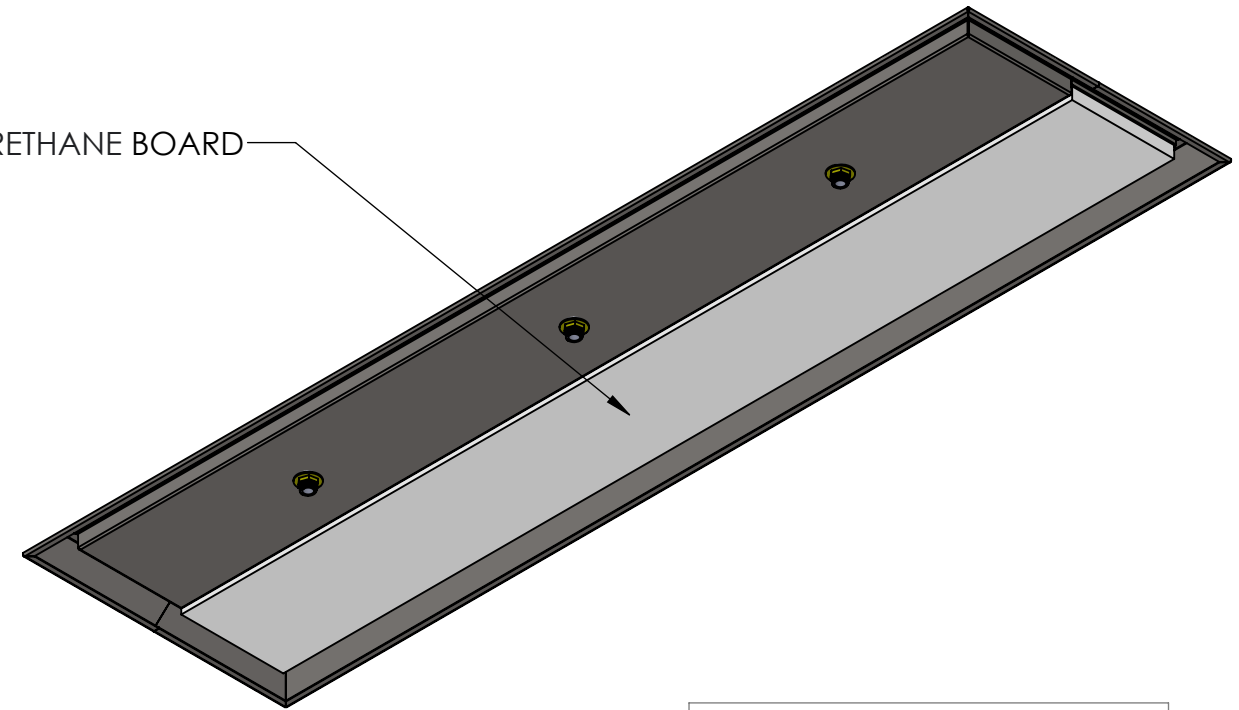

POLYURETHANE BOARD

SECTION D-D

SIDE ELEVATION

Modular Bar Solutions

COPYRIGHT © 2022

This drawing is the property of CI GROUP PTY LTD. Tradings as SIMPLY BARS and It may not be copied, reproduced or modified in whole or in part without prior written permission of CI GROUP PTY LTD. SIMPLY BARS reserves the right to change specification and design without notice.

SBM-CTBS-1500
COUNTER TOP BEER STATION

SIZE: A3

SCALE: 1:8

CONSTRUCTION NOTES:

1. MADE FROM 304 GRADE, 1.2mm STAINLESS STEEL.

SBM-CTBS-1500