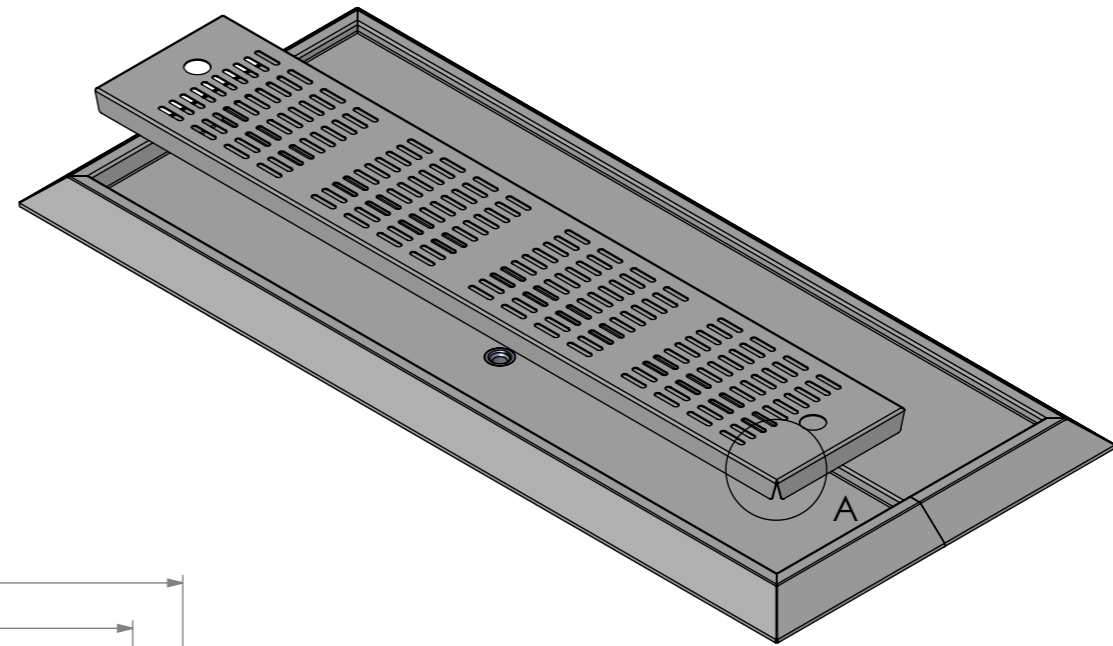

DETAIL A

DETAIL B

SECTION A-A

**SBM-CTBS-0900**

**SIMPLY STAINLESS**  
 www.simplystainless.com  
 Modular Sinks Tables and Shelving  
 COPYRIGHT © 2020  
 This drawing is the property of CI GROUP PTY LTD. Tradings as SIMPLY STAINLESS and it may not be copied, reproduced or modified in whole or in part without prior written permission of CI GROUP PTY LTD. SIMPLY STAINLESS reserves the right to change specification and design without notice.

**SBM-CTBS-0900**  
**COUNTER TOP BEER STATION 900MM**

SCALE : 1:20

**CONSTRUCTION NOTES :**  
 1. MADE FROM 1.2mm 304 STAINLESS STEEL