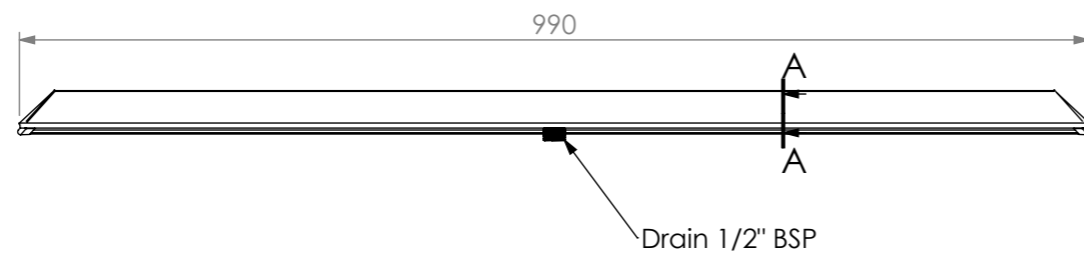

DETAIL A

DETAIL B

SECTION A-A

**SBM-CTBS-0900**

**SIMPLY STAINLESS**  
 www.simplystainless.com  
 Modular Sinks Tables and Shelving  
 COPYRIGHT © 2020  
 This drawing is the property of CI GROUP PTY LTD. Tradings as SIMPLY STAINLESS and it may not be copied, reproduced or modified in whole or in part without prior written permission of CI GROUP PTY LTD. SIMPLY STAINLESS reserves the right to change specification and design without notice.

**SBM-CTBS-0900**  
**COUNTER TOP BEER STATION 900MM**

SCALE : 1:20

**CONSTRUCTION NOTES :**  
 1. MADE FROM 1.2mm 304 STAINLESS STEEL