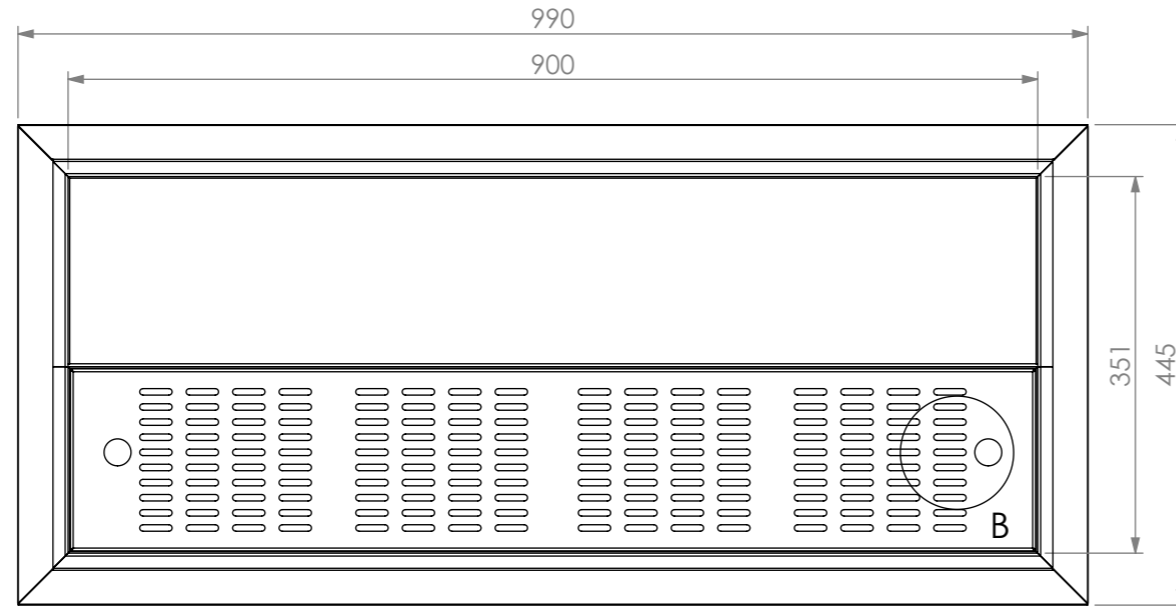

DETAIL A

DETAIL B

SECTION A-A

**SBM-CTBS-0900**

**SIMPLY STAINLESS**  
 www.simplystainless.com  
 Modular Sinks Tables and Shelving  
 COPYRIGHT © 2020  
 This drawing is the property of CI GROUP PTY LTD. Tradings as SIMPLY STAINLESS and it may not be copied, reproduced or modified in whole or in part without prior written permission of CI GROUP PTY LTD. SIMPLY STAINLESS reserves the right to change specification and design without notice.

**SBM-CTBS-0900**  
**COUNTER TOP BEER STATION 900MM**

SCALE : 1:20

**CONSTRUCTION NOTES :**  
 1. MADE FROM 1.2mm 304 STAINLESS STEEL