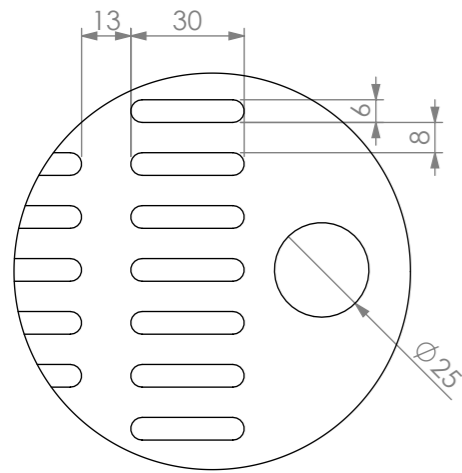

DETAIL A

DETAIL B

SECTION A-A

**SBM-CTBS-0900**

**SIMPLY STAINLESS**  
 www.simplystainless.com  
 Modular Sinks Tables and Shelving  
 COPYRIGHT © 2020  
 This drawing is the property of CI GROUP PTY LTD. Tradings as SIMPLY STAINLESS and it may not be copied, reproduced or modified in whole or in part without prior written permission of CI GROUP PTY LTD. SIMPLY STAINLESS reserves the right to change specification and design without notice.

**SBM-CTBS-0900**  
**COUNTER TOP BEER STATION 900MM**

SCALE : 1:20

**CONSTRUCTION NOTES :**  
 1. MADE FROM 1.2mm 304 STAINLESS STEEL