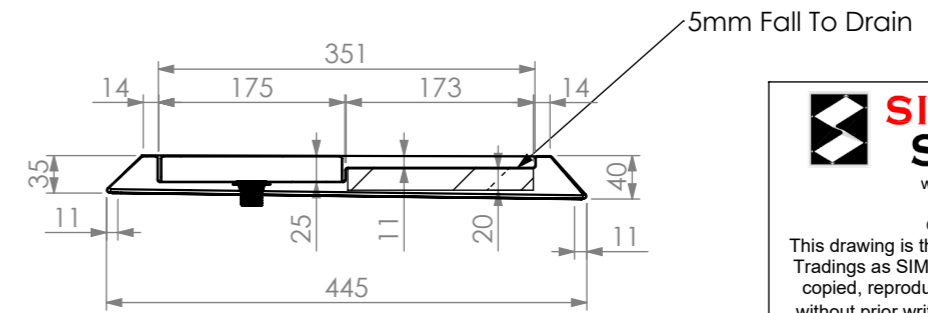

DETAIL A

DETAIL B

SECTION A-A

**SBM-CTBS-0900**

**SIMPLY STAINLESS**  
 www.simplystainless.com  
 Modular Sinks Tables and Shelving  
 COPYRIGHT © 2020  
 This drawing is the property of CI GROUP PTY LTD. Tradings as SIMPLY STAINLESS and it may not be copied, reproduced or modified in whole or in part without prior written permission of CI GROUP PTY LTD. SIMPLY STAINLESS reserves the right to change specification and design without notice.

**SBM-CTBS-0900**  
**COUNTER TOP BEER STATION 900MM**

SCALE : 1:20

**CONSTRUCTION NOTES :**  
 1. MADE FROM 1.2mm 304 STAINLESS STEEL