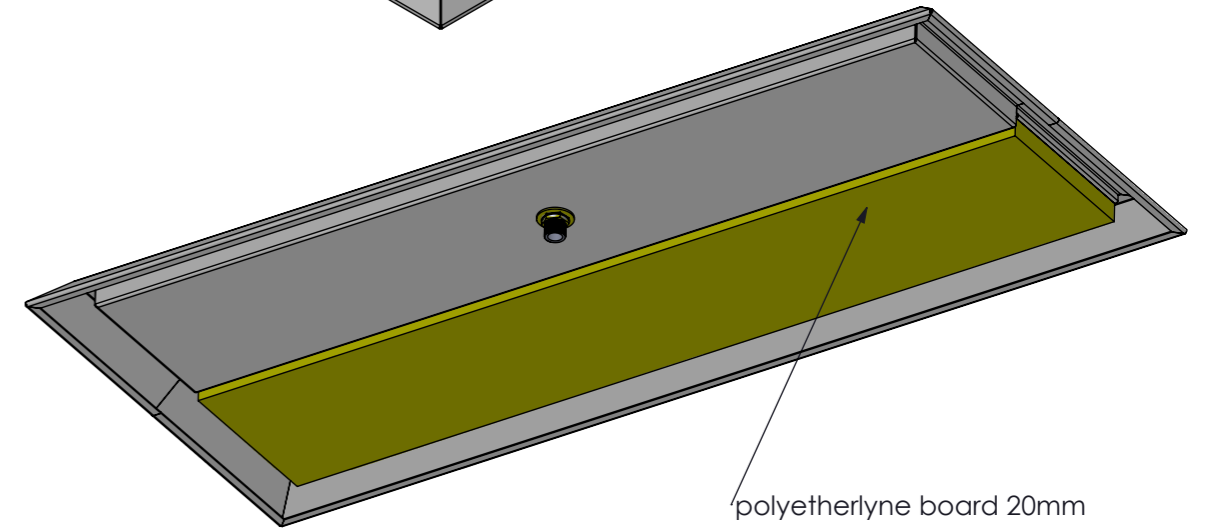

DETAIL A

DETAIL B

SECTION A-A

**SBM-CTBS-0900**

**SIMPLY STAINLESS**  
 www.simplystainless.com  
 Modular Sinks Tables and Shelving  
 COPYRIGHT © 2020  
 This drawing is the property of CI GROUP PTY LTD. Tradings as SIMPLY STAINLESS and it may not be copied, reproduced or modified in whole or in part without prior written permission of CI GROUP PTY LTD. SIMPLY STAINLESS reserves the right to change specification and design without notice.

**SBM-CTBS-0900**  
**COUNTER TOP BEER STATION 900MM**

SCALE : 1:20

**CONSTRUCTION NOTES :**  
 1. MADE FROM 1.2mm 304 STAINLESS STEEL