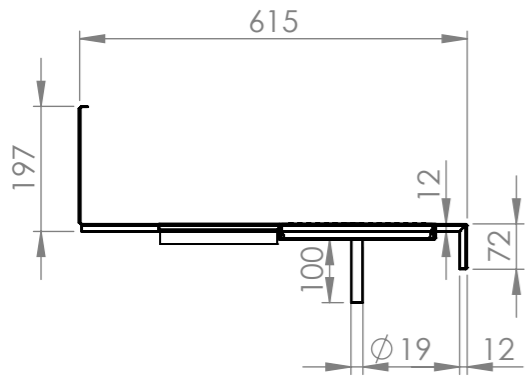

DETAIL B

DETAIL C

SBM-BS-GR-6-1300

polyetherlyne board 20mm

SECTION A-A

www.simplystainless.com
Modular Sinks Tables and Shelving
COPYRIGHT © 2019

This drawing is the property of CI GROUP PTY LTD. Tradings as SIMPLY STAINLESS and it may not be copied, reproduced or modified in whole or in part without prior written permission of CI GROUP PTY LTD. SIMPLY STAINLESS reserves the right to change specification and design without notice.

SBM-BS-GR-6-1300
BEER STATION GLASS RINSE 1300 MM

SCALE : 1:20

CONSTRUCTION NOTES :
1. TOPS MADE FROM 1.2 mm 304 STAINLESS STEEL