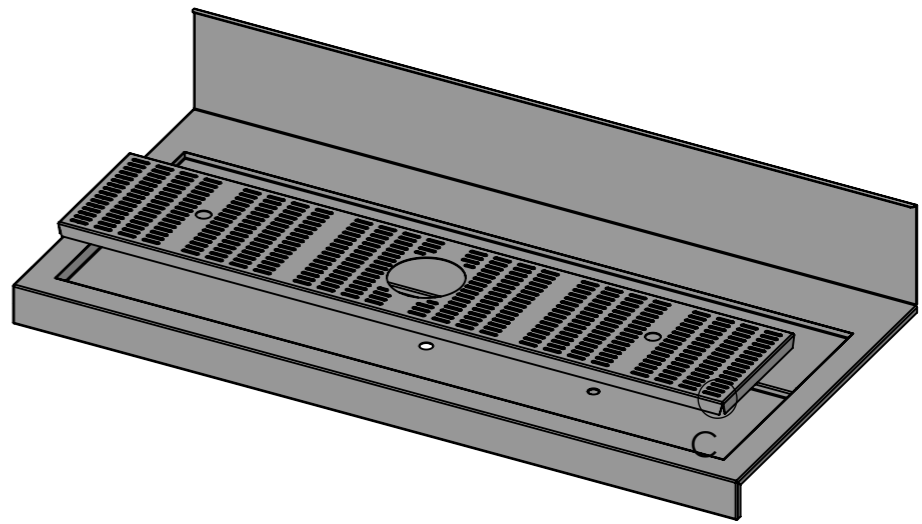

DETAIL B

DETAIL C

SBM-BS-GR-6-1300

polyetherlyne board 20mm

SECTION A-A

www.simplystainless.com
Modular Sinks Tables and Shelving
COPYRIGHT © 2019

This drawing is the property of CI GROUP PTY LTD. Tradings as SIMPLY STAINLESS and it may not be copied, reproduced or modified in whole or in part without prior written permission of CI GROUP PTY LTD. SIMPLY STAINLESS reserves the right to change specification and design without notice.

SBM-BS-GR-6-1300
BEER STATION GLASS RINSE 1300 MM

SCALE : 1:20

CONSTRUCTION NOTES :
1. TOPS MADE FROM 1.2 mm 304 STAINLESS STEEL