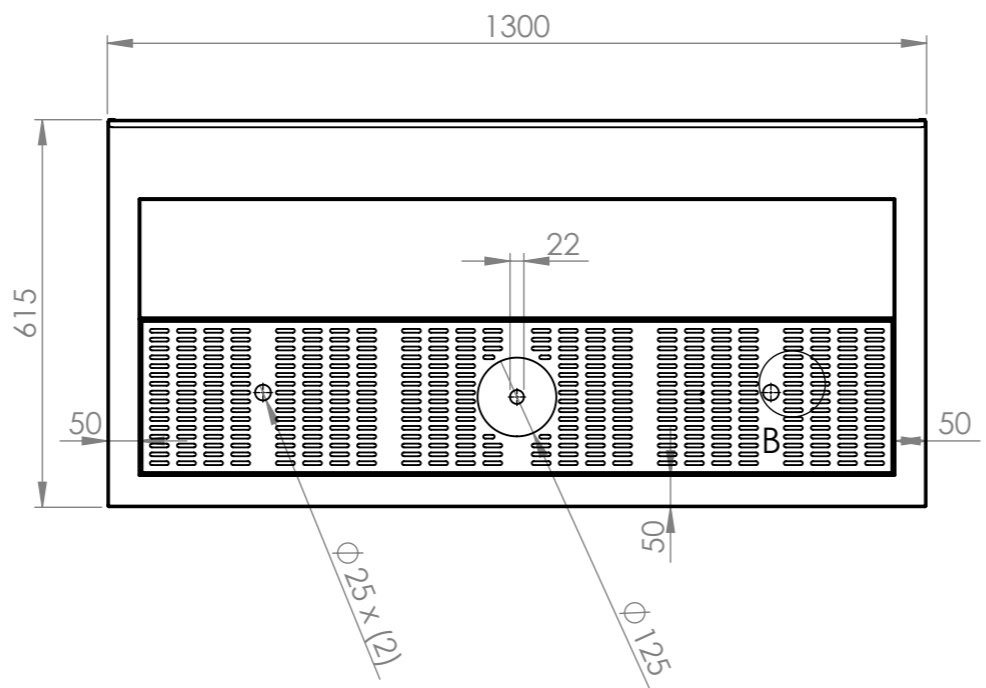

DETAIL B

DETAIL C

SBM-BS-GR-6-1300

polyetherlyne board 20mm

SECTION A-A

www.simplystainless.com
Modular Sinks Tables and Shelving
COPYRIGHT © 2019

This drawing is the property of CI GROUP PTY LTD. Tradings as SIMPLY STAINLESS and it may not be copied, reproduced or modified in whole or in part without prior written permission of CI GROUP PTY LTD. SIMPLY STAINLESS reserves the right to change specification and design without notice.

SBM-BS-GR-6-1300
BEER STATION GLASS RINSE 1300 MM

SCALE : 1:20

CONSTRUCTION NOTES :
1. TOPS MADE FROM 1.2 mm 304 STAINLESS STEEL