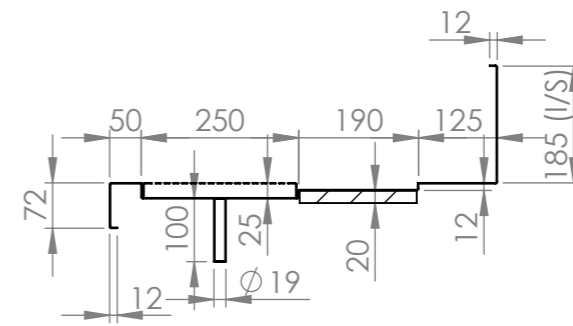

DETAIL B

DETAIL C

SBM-BS-GR-6-1300

polyetherlyne board 20mm

SECTION A-A

www.simplystainless.com
Modular Sinks Tables and Shelving
COPYRIGHT © 2019

This drawing is the property of CI GROUP PTY LTD. Tradings as SIMPLY STAINLESS and it may not be copied, reproduced or modified in whole or in part without prior written permission of CI GROUP PTY LTD. SIMPLY STAINLESS reserves the right to change specification and design without notice.

SBM-BS-GR-6-1300
BEER STATION GLASS RINSE 1300 MM

SCALE : 1:20

CONSTRUCTION NOTES :
1. TOPS MADE FROM 1.2 mm 304 STAINLESS STEEL