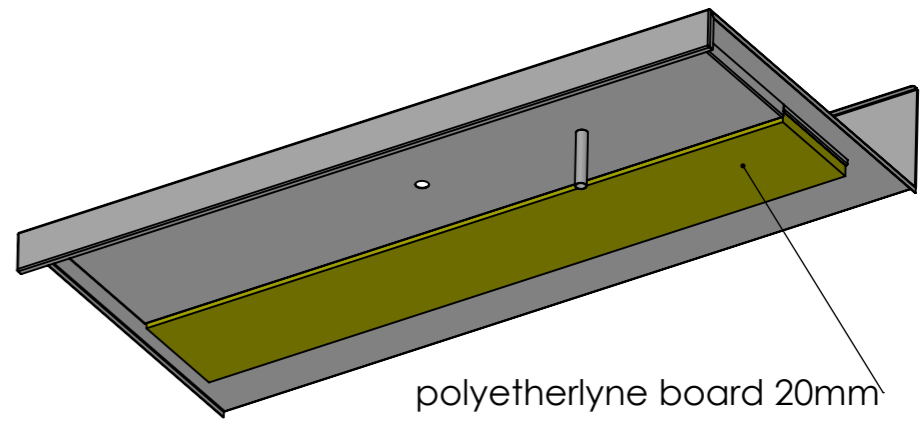

DETAIL B

DETAIL C

SBM-BS-GR-6-1300

polyetherlyne board 20mm

SECTION A-A

www.simplystainless.com
Modular Sinks Tables and Shelving
COPYRIGHT © 2019

This drawing is the property of CI GROUP PTY LTD. Tradings as SIMPLY STAINLESS and it may not be copied, reproduced or modified in whole or in part without prior written permission of CI GROUP PTY LTD. SIMPLY STAINLESS reserves the right to change specification and design without notice.

SBM-BS-GR-6-1300
BEER STATION GLASS RINSE 1300 MM

SCALE : 1:20

CONSTRUCTION NOTES :
1. TOPS MADE FROM 1.2 mm 304 STAINLESS STEEL