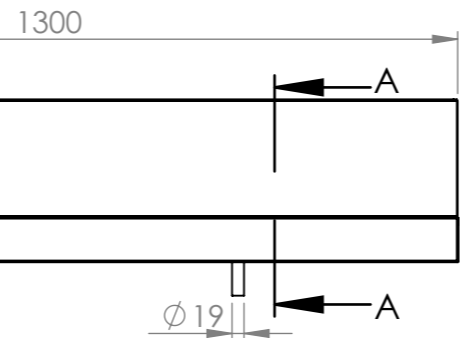

DETAIL B

DETAIL C

SBM-BS-GR-6-1300

polyetherlyne board 20mm

SECTION A-A

www.simplystainless.com
Modular Sinks Tables and Shelving
COPYRIGHT © 2019

This drawing is the property of CI GROUP PTY LTD. Tradings as SIMPLY STAINLESS and it may not be copied, reproduced or modified in whole or in part without prior written permission of CI GROUP PTY LTD. SIMPLY STAINLESS reserves the right to change specification and design without notice.

SBM-BS-GR-6-1300
BEER STATION GLASS RINSE 1300 MM

SCALE : 1:20

CONSTRUCTION NOTES :
1. TOPS MADE FROM 1.2 mm 304 STAINLESS STEEL