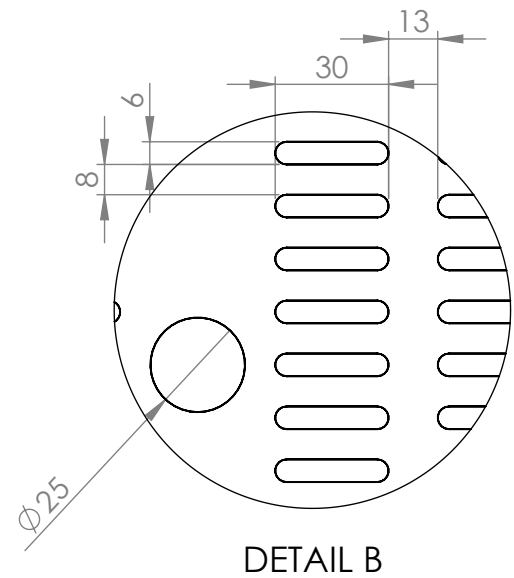

DETAIL C
SCALE 1 : 2

polyetherlyne board 20mm

SBM-BS-7-1300

www.simplystainless.com
Modular Sinks Tables and Shelving
COPYRIGHT © 2019
This drawing is the property of CI GROUP PTY LTD. Tradings as SIMPLY STAINLESS and it may not be copied, reproduced or modified in whole or in part without prior written permission of CI GROUP PTY LTD. SIMPLY STAINLESS reserves the right to change specification and design without notice.

**SBM-BS-7-1300
BEER STATION 1300 MM**

SCALE : 1:20

CONSTRUCTION NOTES :
1. TOPS MADE FROM 1.2mm 304 STAINLESS STEEL.