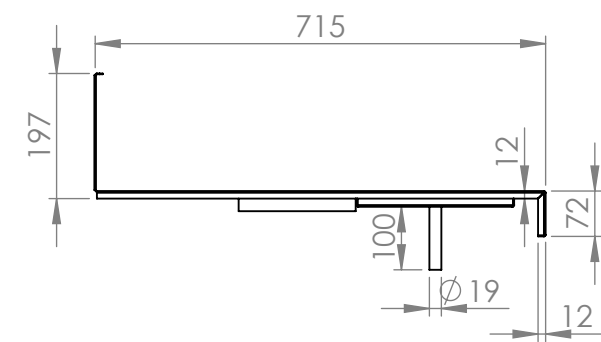

DETAIL C
SCALE 1 : 2

polyetherlyne board 20mm

SBM-BS-7-1300

www.simplystainless.com
Modular Sinks Tables and Shelving
COPYRIGHT © 2019
This drawing is the property of CI GROUP PTY LTD. Tradings as SIMPLY STAINLESS and it may not be copied, reproduced or modified in whole or in part without prior written permission of CI GROUP PTY LTD. SIMPLY STAINLESS reserves the right to change specification and design without notice.

**SBM-BS-7-1300
BEER STATION 1300 MM**

SCALE : 1:20

CONSTRUCTION NOTES :
1. TOPS MADE FROM 1.2mm 304 STAINLESS STEEL.