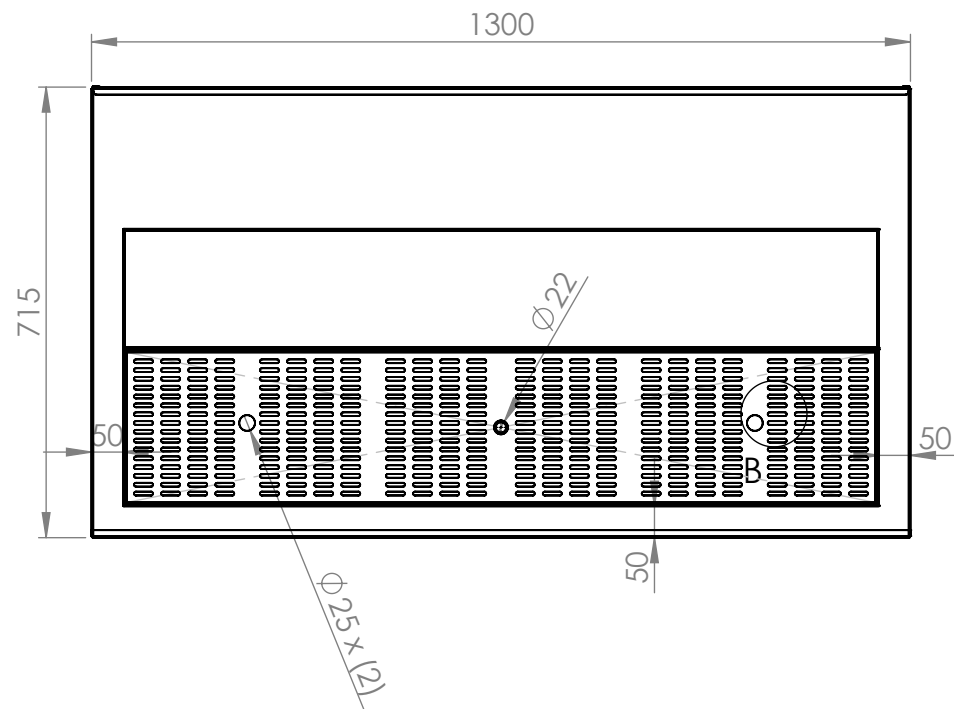

DETAIL C
SCALE 1 : 2

polyetherlyne board 20mm

SBM-BS-7-1300

www.simplystainless.com
Modular Sinks Tables and Shelving
COPYRIGHT © 2019
This drawing is the property of CI GROUP PTY LTD. Tradings as SIMPLY STAINLESS and it may not be copied, reproduced or modified in whole or in part without prior written permission of CI GROUP PTY LTD. SIMPLY STAINLESS reserves the right to change specification and design without notice.

**SBM-BS-7-1300
BEER STATION 1300 MM**

SCALE : 1:20

CONSTRUCTION NOTES :
1. TOPS MADE FROM 1.2mm 304 STAINLESS STEEL.