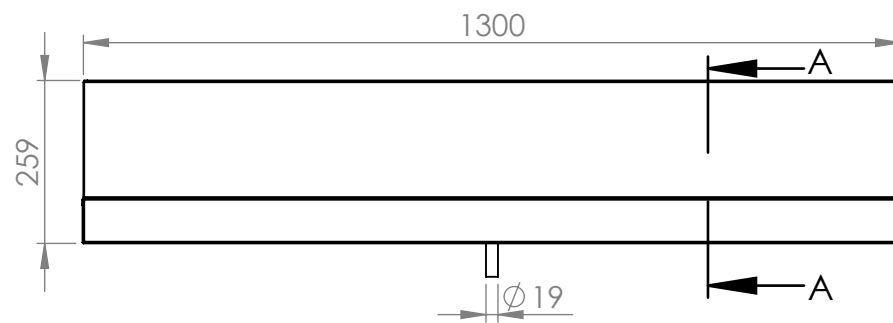

DETAIL C
SCALE 1 : 2

polyetherlyne board 20mm

SBM-BS-7-1300

www.simplystainless.com
Modular Sinks Tables and Shelving
COPYRIGHT © 2019
This drawing is the property of CI GROUP PTY LTD. Tradings as SIMPLY STAINLESS and it may not be copied, reproduced or modified in whole or in part without prior written permission of CI GROUP PTY LTD. SIMPLY STAINLESS reserves the right to change specification and design without notice.

**SBM-BS-7-1300
BEER STATION 1300 MM**

SCALE : 1:20

CONSTRUCTION NOTES :
1. TOPS MADE FROM 1.2mm 304 STAINLESS STEEL.