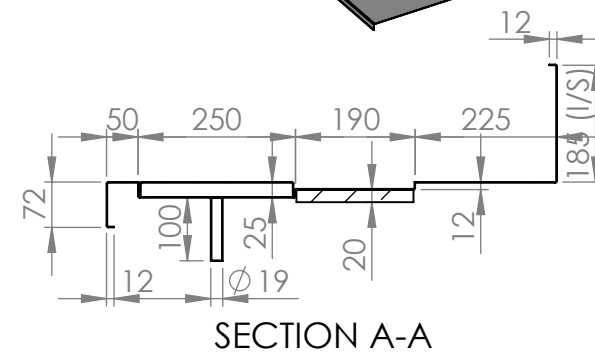

DETAIL C
SCALE 1 : 2

polyetherlyne board 20mm

SBM-BS-7-1300

www.simplystainless.com
Modular Sinks Tables and Shelving
COPYRIGHT © 2019
This drawing is the property of CI GROUP PTY LTD. Tradings as SIMPLY STAINLESS and it may not be copied, reproduced or modified in whole or in part without prior written permission of CI GROUP PTY LTD. SIMPLY STAINLESS reserves the right to change specification and design without notice.

**SBM-BS-7-1300
BEER STATION 1300 MM**

SCALE : 1:20

CONSTRUCTION NOTES :
1. TOPS MADE FROM 1.2mm 304 STAINLESS STEEL.