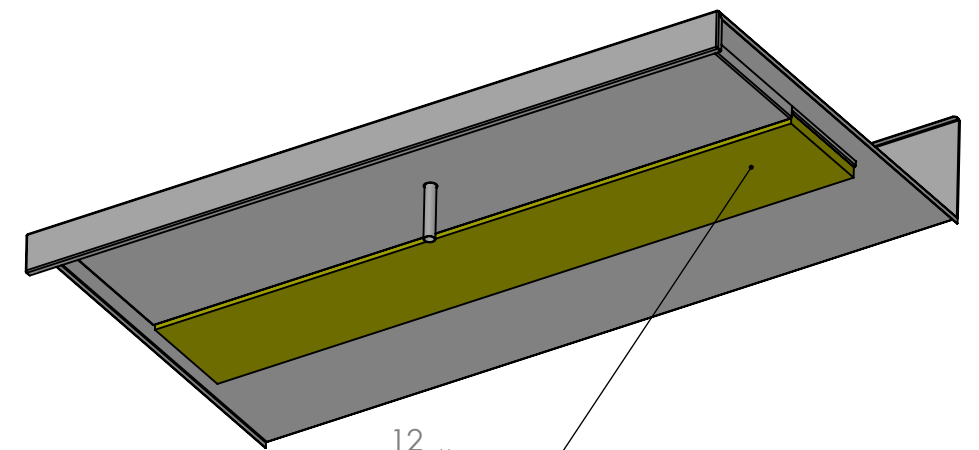

DETAIL C
SCALE 1 : 2

polyetherlyne board 20mm

SBM-BS-7-1300

www.simplystainless.com
Modular Sinks Tables and Shelving
COPYRIGHT © 2019
This drawing is the property of CI GROUP PTY LTD. Tradings as SIMPLY STAINLESS and it may not be copied, reproduced or modified in whole or in part without prior written permission of CI GROUP PTY LTD. SIMPLY STAINLESS reserves the right to change specification and design without notice.

**SBM-BS-7-1300
BEER STATION 1300 MM**

SCALE : 1:20

CONSTRUCTION NOTES :
1. TOPS MADE FROM 1.2mm 304 STAINLESS STEEL.