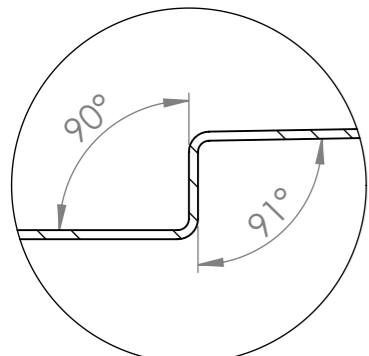

DETAIL B

DETAIL A

DETAIL C

POLYETHERLYNE BOARD 20mm

DETAIL D

DETAIL E

SBM-BS-6-1300

SIMPLY STAINLESS

**SBM-BS-6-1300
BEER STATION, 1300mm**

SIZE: A3

SCALE: 1:10

CONSTRUCTION NOTES:

1. TOPS MADE FROM 304 GRADE, 1.2mm STAINLESS STEEL.
2. SPACER MADE FROM 30mm STAINLESS STEEL SQ TUBE.