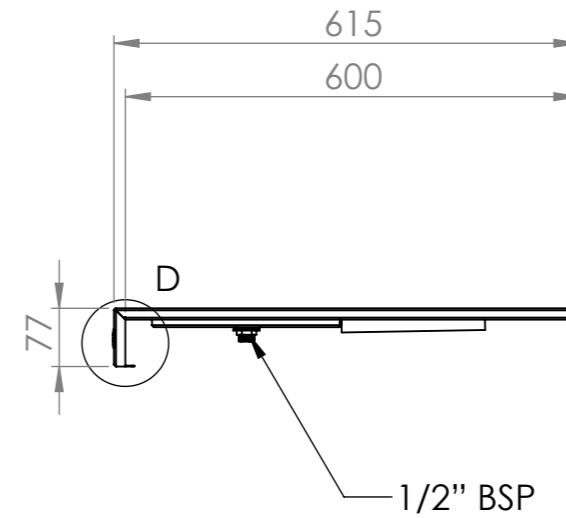

DETAIL B

DETAIL A

DETAIL C

POLYETHERLYNE BOARD 20mm

DETAIL D

DETAIL E

SBM-BS-6-1300

SIMPLY STAINLESS

**SBM-BS-6-1300
BEER STATION, 1300mm**

SIZE: A3

SCALE: 1:10

CONSTRUCTION NOTES:

1. TOPS MADE FROM 304 GRADE, 1.2mm STAINLESS STEEL.
2. SPACER MADE FROM 30mm STAINLESS STEEL SQ TUBE.