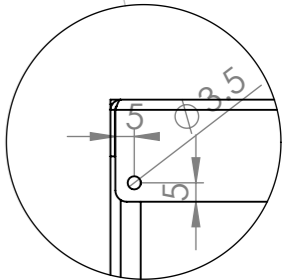

DETAIL B

DETAIL A

DETAIL C

POLYETHERLYNE BOARD 20mm

DETAIL D

DETAIL E

SBM-BS-6-1300

SIMPLY STAINLESS

**SBM-BS-6-1300
BEER STATION, 1300mm**

SIZE: A3

SCALE: 1:10

CONSTRUCTION NOTES:

1. TOPS MADE FROM 304 GRADE, 1.2mm STAINLESS STEEL.
2. SPACER MADE FROM 30mm STAINLESS STEEL SQ TUBE.