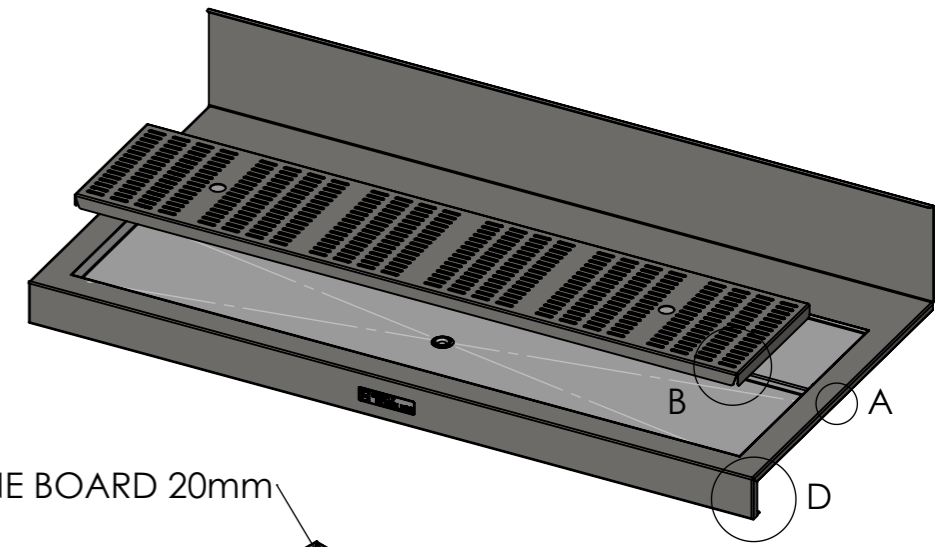

DETAIL B

DETAIL A

DETAIL C

POLYETHERLYNE BOARD 20mm

DETAIL D

DETAIL E

SBM-BS-6-1300

SIMPLY STAINLESS

**SBM-BS-6-1300
BEER STATION, 1300mm**

SIZE: A3

SCALE: 1:10

CONSTRUCTION NOTES:

1. TOPS MADE FROM 304 GRADE, 1.2mm STAINLESS STEEL.
2. SPACER MADE FROM 30mm STAINLESS STEEL SQ TUBE.