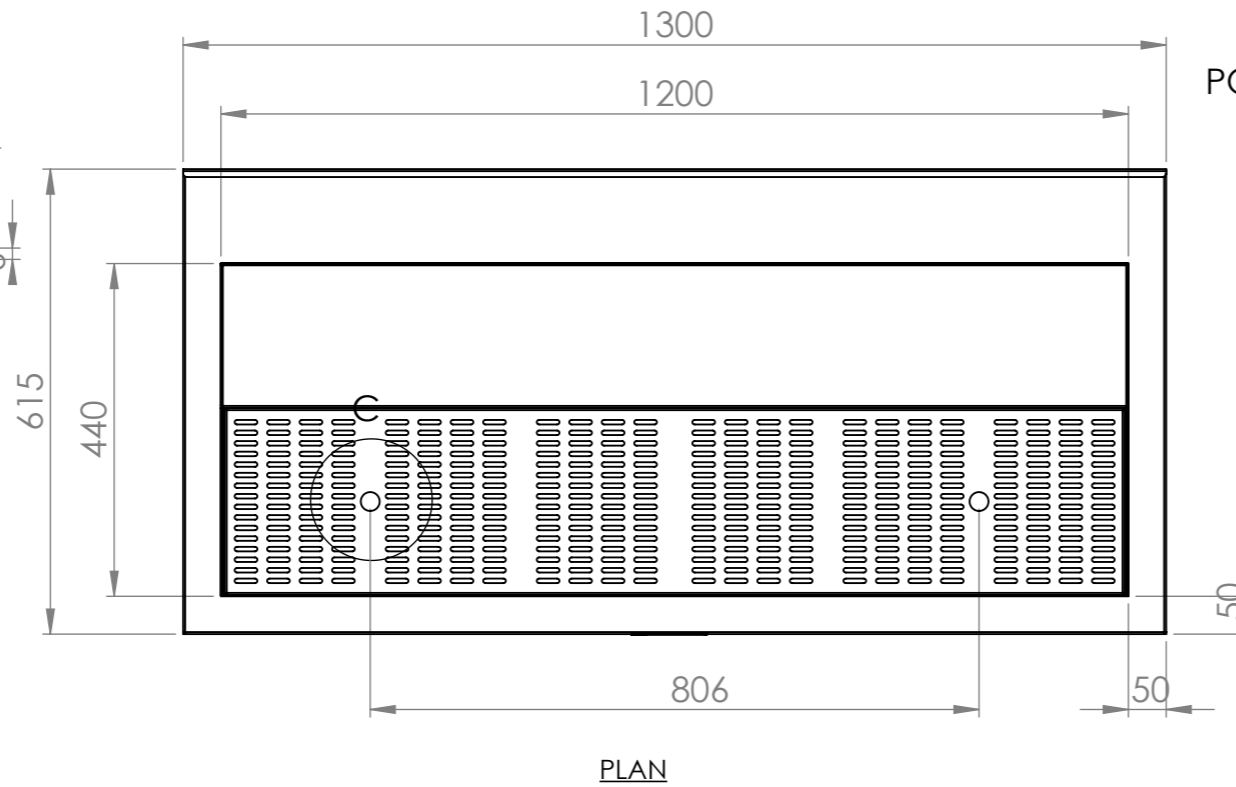

DETAIL B

DETAIL A

DETAIL C

POLYETHERLYNE BOARD 20mm

DETAIL D

DETAIL E

SBM-BS-6-1300

SIMPLY STAINLESS

**SBM-BS-6-1300
BEER STATION, 1300mm**

SIZE: A3

SCALE: 1:10

CONSTRUCTION NOTES:

1. TOPS MADE FROM 304 GRADE, 1.2mm STAINLESS STEEL.
2. SPACER MADE FROM 30mm STAINLESS STEEL SQ TUBE.