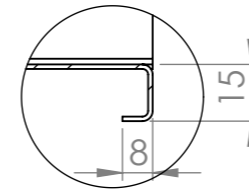

DETAIL B

DETAIL A

DETAIL C

POLYETHERLYNE BOARD 20mm

DETAIL D

DETAIL E

SBM-BS-6-1300

SIMPLY STAINLESS

**SBM-BS-6-1300
BEER STATION, 1300mm**

SIZE: A3

SCALE: 1:10

CONSTRUCTION NOTES:

1. TOPS MADE FROM 304 GRADE, 1.2mm STAINLESS STEEL.
2. SPACER MADE FROM 30mm STAINLESS STEEL SQ TUBE.