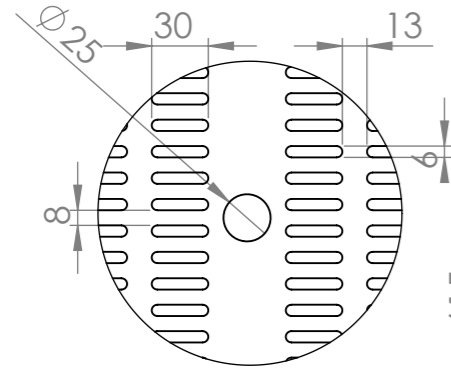

DETAIL B

DETAIL A

DETAIL C

POLYETHERLYNE BOARD 20mm

DETAIL D

DETAIL E

SBM-BS-6-1300

SIMPLY STAINLESS

**SBM-BS-6-1300
BEER STATION, 1300mm**

SIZE: A3

SCALE: 1:10

CONSTRUCTION NOTES:

1. TOPS MADE FROM 304 GRADE, 1.2mm STAINLESS STEEL.
2. SPACER MADE FROM 30mm STAINLESS STEEL SQ TUBE.