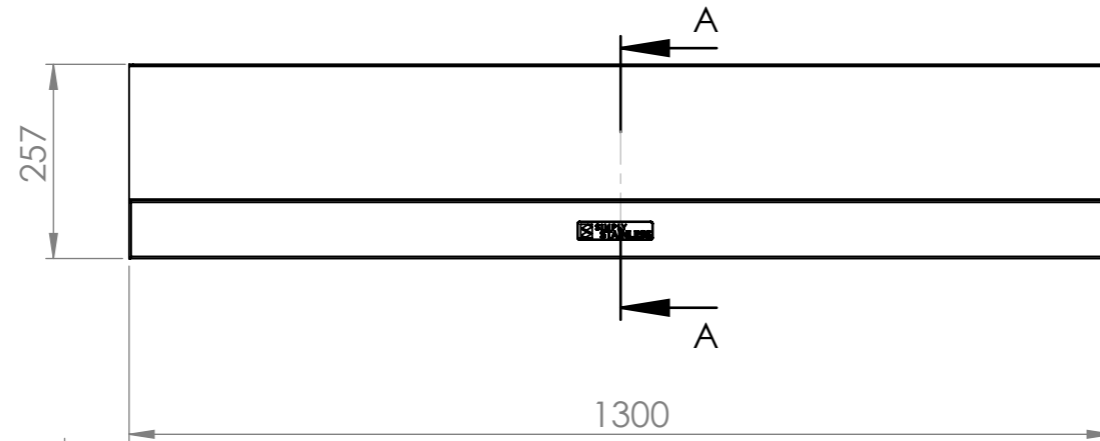

DETAIL B

DETAIL A

DETAIL C

POLYETHERLYNE BOARD 20mm

DETAIL D

DETAIL E

SBM-BS-6-1300

SIMPLY STAINLESS

**SBM-BS-6-1300
BEER STATION, 1300mm**

SIZE: A3

SCALE: 1:10

CONSTRUCTION NOTES:

1. TOPS MADE FROM 304 GRADE, 1.2mm STAINLESS STEEL.
2. SPACER MADE FROM 30mm STAINLESS STEEL SQ TUBE.