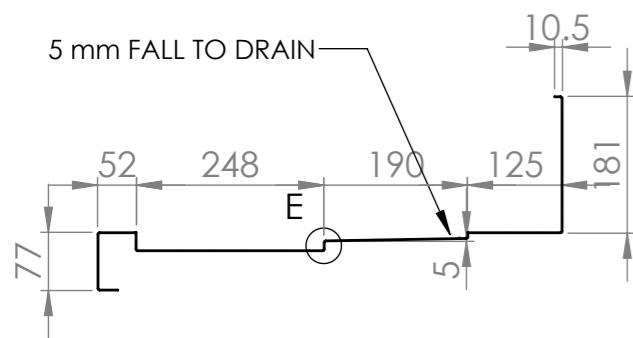

DETAIL B

DETAIL A

DETAIL C

POLYETHERLYNE BOARD 20mm

DETAIL D

DETAIL E

SBM-BS-6-1300

SIMPLY STAINLESS

**SBM-BS-6-1300
BEER STATION, 1300mm**

SIZE: A3

SCALE: 1:10

CONSTRUCTION NOTES:

1. TOPS MADE FROM 304 GRADE, 1.2mm STAINLESS STEEL.
2. SPACER MADE FROM 30mm STAINLESS STEEL SQ TUBE.