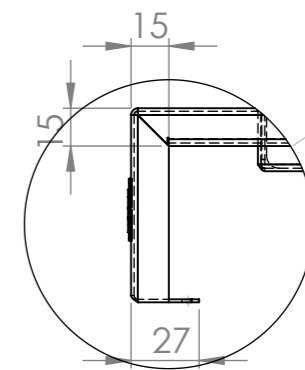

DETAIL B

DETAIL A

DETAIL C

POLYETHERLYNE BOARD 20mm

DETAIL D

DETAIL E

SBM-BS-6-1300

SIMPLY STAINLESS

**SBM-BS-6-1300
BEER STATION, 1300mm**

SIZE: A3

SCALE: 1:10

CONSTRUCTION NOTES:

1. TOPS MADE FROM 304 GRADE, 1.2mm STAINLESS STEEL.
2. SPACER MADE FROM 30mm STAINLESS STEEL SQ TUBE.