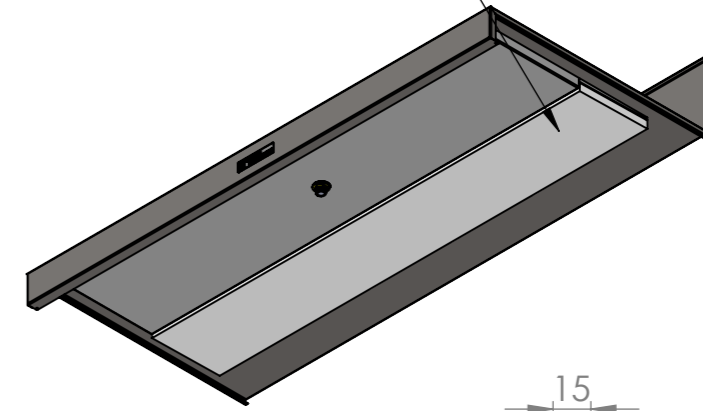

DETAIL B

DETAIL A

DETAIL C

POLYETHERLYNE BOARD 20mm

DETAIL D

DETAIL E

SBM-BS-6-1300

SIMPLY STAINLESS

**SBM-BS-6-1300
BEER STATION, 1300mm**

SIZE: A3

SCALE: 1:10

CONSTRUCTION NOTES:

1. TOPS MADE FROM 304 GRADE, 1.2mm STAINLESS STEEL.
2. SPACER MADE FROM 30mm STAINLESS STEEL SQ TUBE.