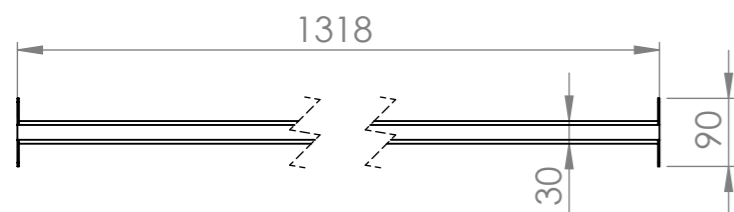

DETAIL B

DETAIL A

DETAIL C

POLYETHERLYNE BOARD 20mm

DETAIL D

DETAIL E

SBM-BS-6-1300

SIMPLY STAINLESS

**SBM-BS-6-1300
BEER STATION, 1300mm**

SIZE: A3

SCALE: 1:10

CONSTRUCTION NOTES:

1. TOPS MADE FROM 304 GRADE, 1.2mm STAINLESS STEEL.
2. SPACER MADE FROM 30mm STAINLESS STEEL SQ TUBE.