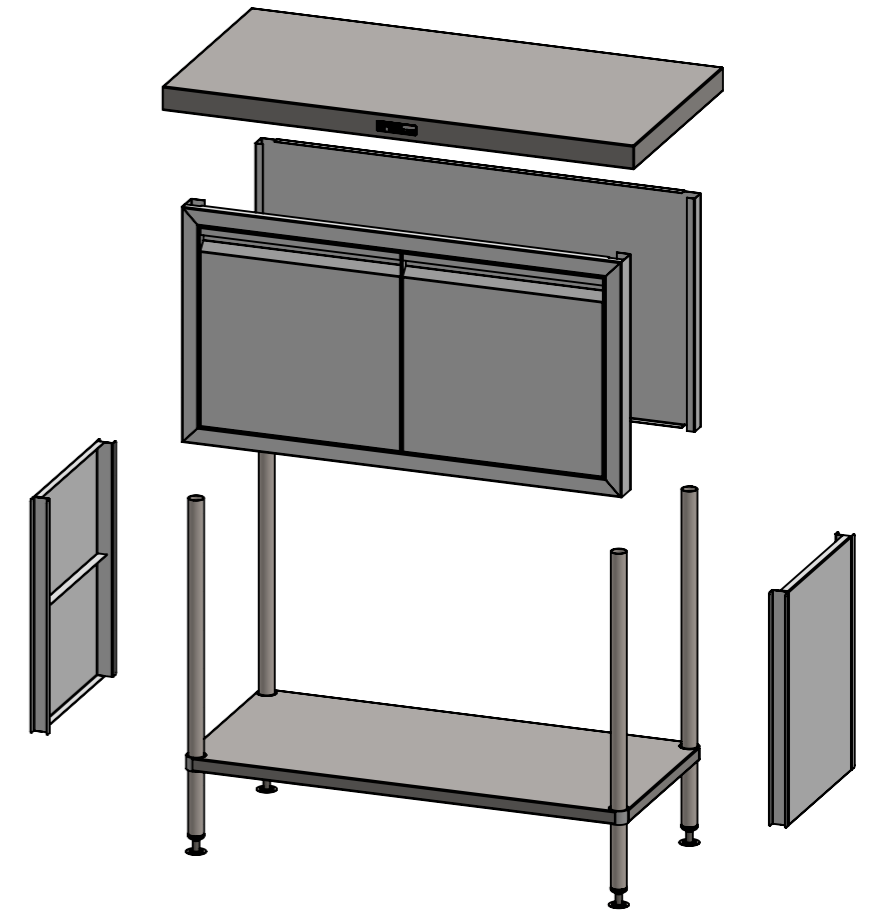

PLAN

01-6-1200
(not included, illustration only)

FRONT ELEVATION

SIDE ELEVATION

 www.simplystainless.com
 Modular Sinks Tables and Shelving
 COPYRIGHT © 2021
 This drawing is the property of CI GROUP PTY LTD. Tradings as SIMPLY STAINLESS and It may not be copied, reproduced or modified in whole or in part without prior written permission of CI GROUP PTY LTD. SIMPLY STAINLESS reserves the right to change specification and design without notice.
32-DPK-6-1200
DOOR PANEL KIT

SIZE: A3

SCALE : 1:10

CONSTRUCTION NOTES :

1. TOPS MADE FROM 1.2mm STAINLESS STEEL.

32-DPK-6-1200