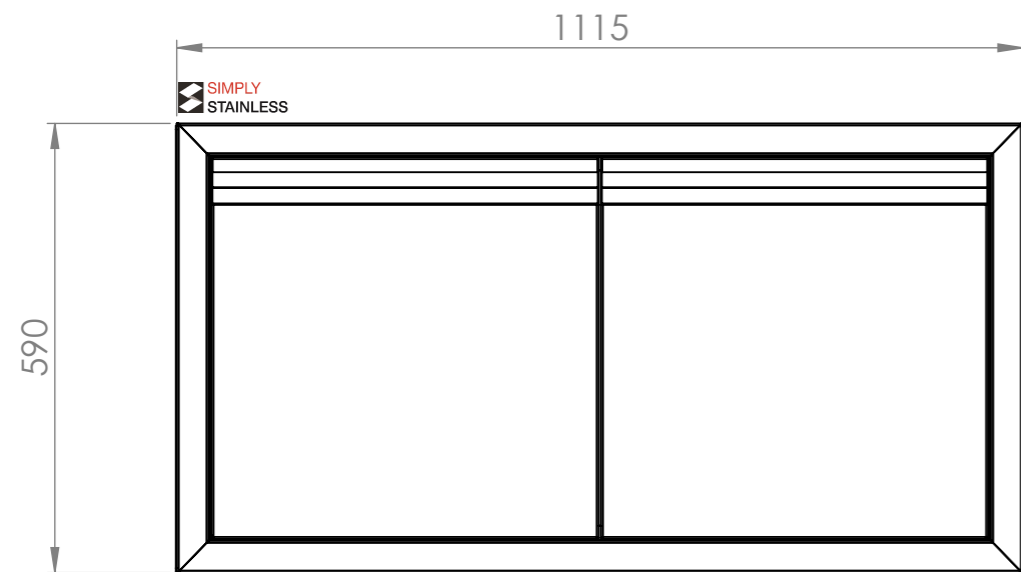

PLAN

01-6-1200
(not included, illustration only)

FRONT ELEVATION

SIDE ELEVATION

 www.simplystainless.com
 Modular Sinks Tables and Shelving
 COPYRIGHT © 2021
 This drawing is the property of CI GROUP PTY LTD. Tradings as SIMPLY STAINLESS and It may not be copied, reproduced or modified in whole or in part without prior written permission of CI GROUP PTY LTD. SIMPLY STAINLESS reserves the right to change specification and design without notice.
32-DPK-6-1200
DOOR PANEL KIT

SIZE: A3

SCALE : 1:10

CONSTRUCTION NOTES :

1. TOPS MADE FROM 1.2mm STAINLESS STEEL.

32-DPK-6-1200