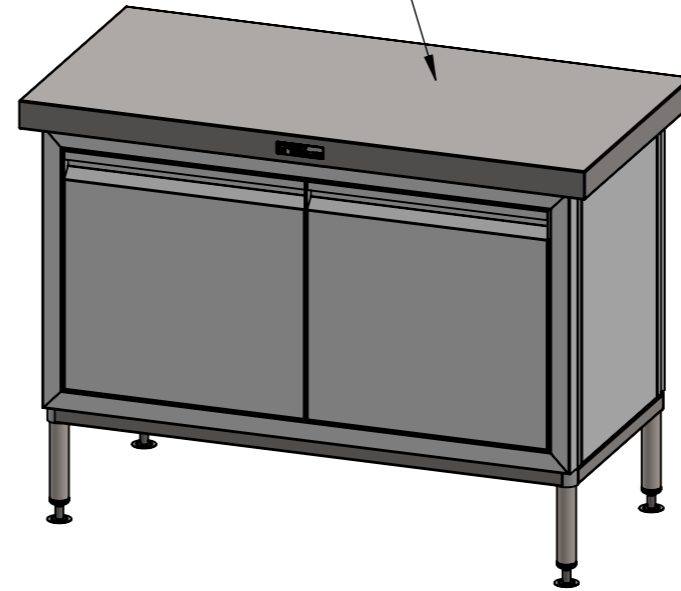

PLAN

01-6-1200
(not included, illustration only)

FRONT ELEVATION

SIDE ELEVATION

 www.simplystainless.com
 Modular Sinks Tables and Shelving
 COPYRIGHT © 2021
 This drawing is the property of CI GROUP PTY LTD. Tradings as SIMPLY STAINLESS and It may not be copied, reproduced or modified in whole or in part without prior written permission of CI GROUP PTY LTD. SIMPLY STAINLESS reserves the right to change specification and design without notice.
32-DPK-6-1200
DOOR PANEL KIT

SIZE: A3

SCALE : 1:10

CONSTRUCTION NOTES :

1. TOPS MADE FROM 1.2mm STAINLESS STEEL.

32-DPK-6-1200