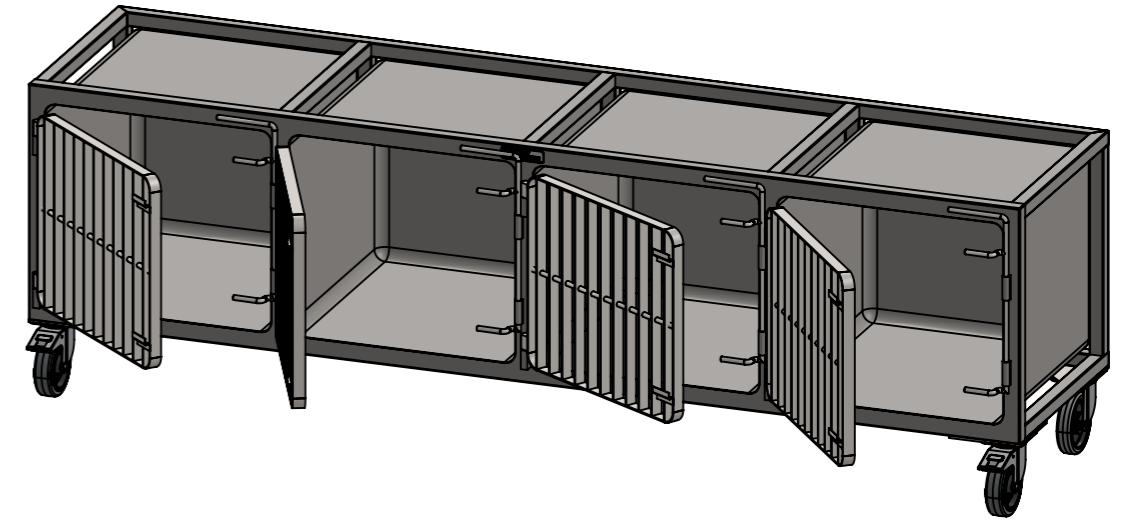

30-VET (TOP ROW)

SIMPLY STAINLESS
 Modular Sinks, Tables & Shelving
 COPYRIGHT © 2022
 This drawing is the property of CI GROUP PTY LTD. Tradings as SIMPLY STAINLESS and it may not be copied, reproduced or modified in whole or in part without prior written permission of CI GROUP PTY LTD. SIMPLY STAINLESS reserves the right to change specification and design without notice.

**30-VET
 VET CAGE (TOP ROW)**

SIZE: A3

SCALE : 1:12

CONSTRUCTION NOTES :

1. TOPS MADE FROM 1.2mm STAINLESS STEEL.
2. FRAME MADE FROM 30x30mm STAINLESS STEEL TUBE.
3. DOOR FRAME MADE FROM 25x3mm STAINLESS STEEL FLAT BAR WITH Ø10mm STAINLESS STEEL CONNECTION BAR.
4. FEET ARE Ø125mm PLATE MOUNT HEAVY DUTY CASTORS ALL SWIVEL 2x LOCKING & 2x NON-LOCKING.