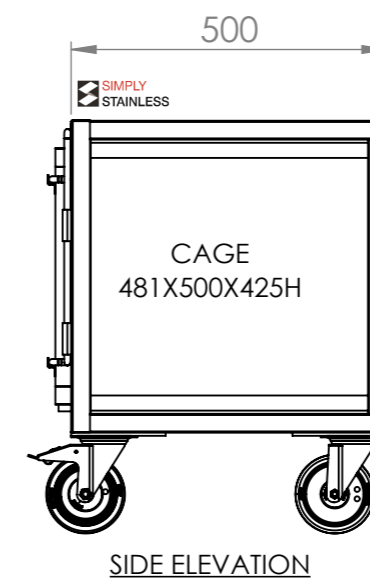

SIMPLY STAINLESS
Modular Sinks, Tables & Shelving
COPYRIGHT © 2022
This drawing is the property of CI GROUP PTY LTD. Tradings as SIMPLY STAINLESS and it may not be copied, reproduced or modified in whole or in part without prior written permission of CI GROUP PTY LTD. SIMPLY STAINLESS reserves the right to change specification and design without notice.

**30-VET
VET CAGE (TOP ROW)**

SIZE: A3

SCALE : 1:12

CONSTRUCTION NOTES :

1. TOPS MADE FROM 1.2mm STAINLESS STEEL.
2. FRAME MADE FROM 30x30mm STAINLESS STEEL TUBE.
3. DOOR FRAME MADE FROM 25x3mm STAINLESS STEEL FLAT BAR WITH Ø10mm STAINLESS STEEL CONNECTION BAR.
4. FEET ARE Ø125mm PLATE MOUNT HEAVY DUTY CASTORS ALL SWIVEL 2x LOCKING & 2x NON-LOCKING.