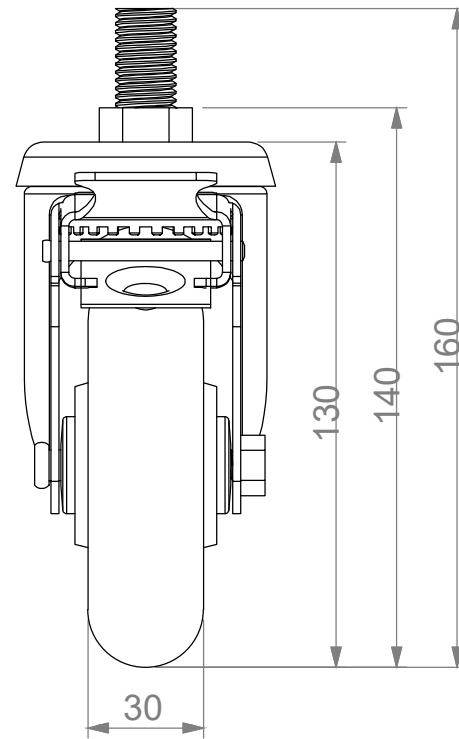

SIMPLY
STAINLESS

Modular Sinks, Tables & Shelving

COPYRIGHT © 2022

This drawing is the property of CI GROUP PTY LTD. Tradings as SIMPLY STAINLESS and It may not be copied, reproduced or modified in whole or in part without prior written permission of CI GROUP PTY LTD. SIMPLY STAINLESS reserves the right to change specification and design without notice.

**HDCL HEAVY DUTY SINGLE
CASTOR LOCKING 100mm**

SCALE : NTS

CONSTRUCTION NOTES:

1. 304 STAINLESS STEEL BRACKET.
2. Ø100mm HEAVY DUTY NYLON WHEEL.