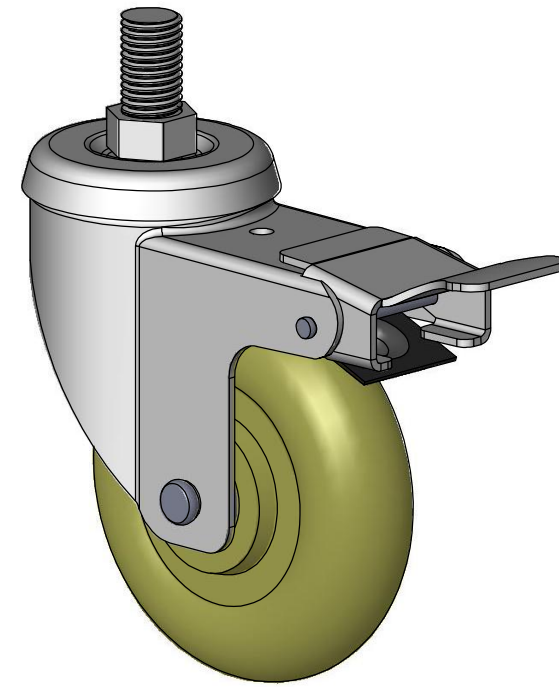

SIMPLY
STAINLESS

SSHDCL

SIMPLY
STAINLESS

Modular Sinks, Tables & Shelving

COPYRIGHT © 2022

This drawing is the property of CI GROUP PTY LTD. Tradings as SIMPLY STAINLESS and It may not be copied, reproduced or modified in whole or in part without prior written permission of CI GROUP PTY LTD. SIMPLY STAINLESS reserves the right to change specification and design without notice.

**HDCL HEAVY DUTY SINGLE
CASTOR LOCKING 100mm**

SCALE : NTS

CONSTRUCTION NOTES:

1. 304 STAINLESS STEEL BRACKET.
2. Ø100mm HEAVY DUTY NYLON WHEEL.