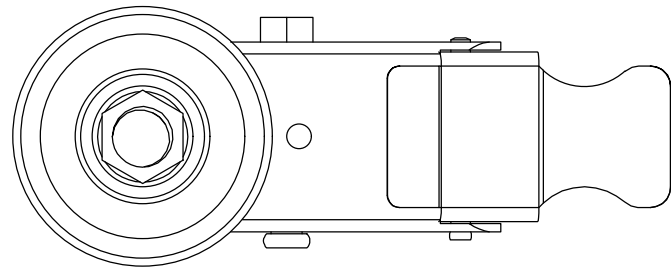

SIMPLY
STAINLESS

SSHDCL