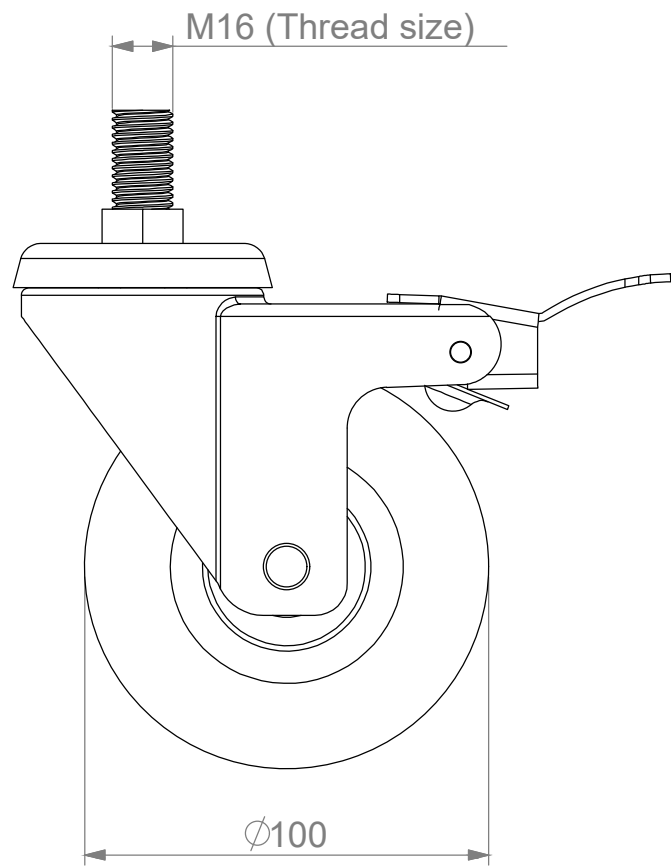

SIMPLY
STAINLESS

SSHDCL