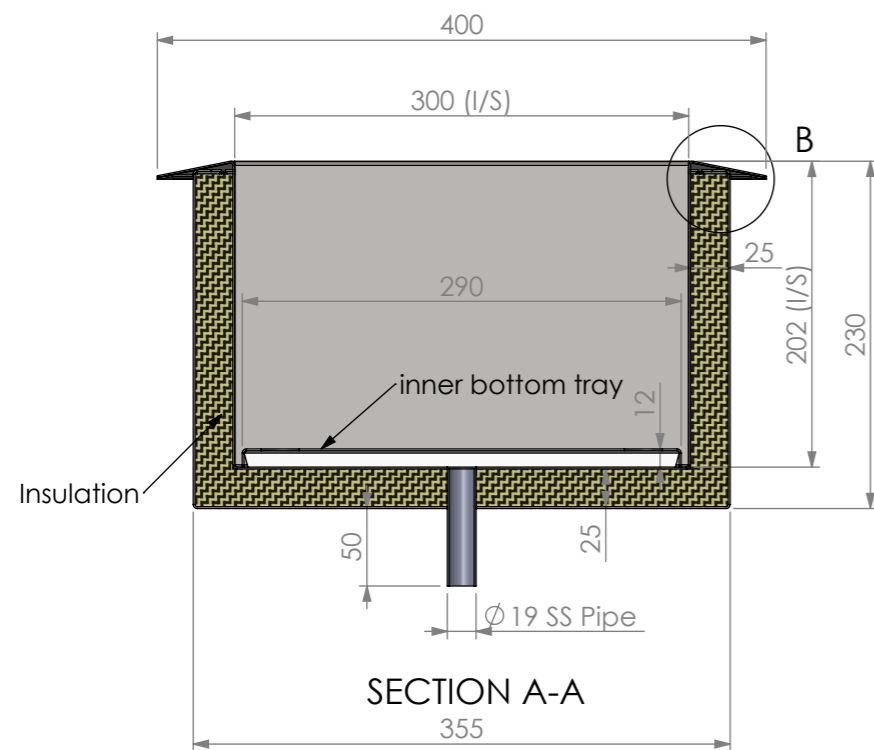

DETAIL B

SIMPLY STAINLESS
Modular Sinks, Tables & Shelving
COPYRIGHT © 2022
This drawing is the property of CI GROUP PTY LTD. Tradings as SIMPLY STAINLESS and it may not be copied, reproduced or modified in whole or in part without prior written permission of CI GROUP PTY LTD. SIMPLY STAINLESS reserves the right to change specification and design without notice.

**41-IWS
ICE WELL SMALL**

SIZE: A3

SCALE : 1:5

CONSTRUCTION NOTES :

1. MADE FROM 1.2mm STAINLESS STEEL.
2. CUT OUT REQUIRED 360mm X 360mm