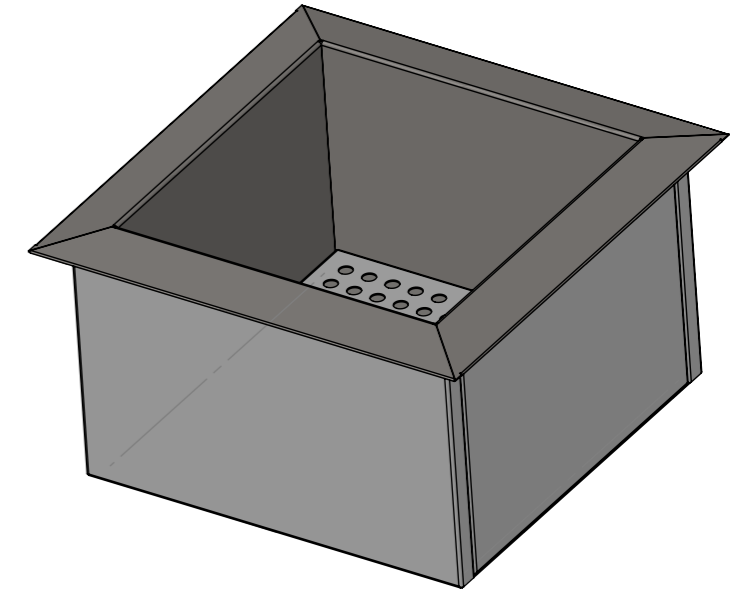

DETAIL C

DETAIL B

**SIMPLY STAINLESS**  
 Modular Sinks, Tables & Shelving  
 COPYRIGHT © 2022  
 This drawing is the property of CI GROUP PTY LTD. Tradings as SIMPLY STAINLESS and it may not be copied, reproduced or modified in whole or in part without prior written permission of CI GROUP PTY LTD. SIMPLY STAINLESS reserves the right to change specification and design without notice.

**41-IWS  
 ICE WELL SMALL**

SIZE: A3

SCALE : 1:5

**CONSTRUCTION NOTES :**

1. MADE FROM 1.2mm STAINLESS STEEL.
2. CUT OUT REQUIRED 360mm X 360mm