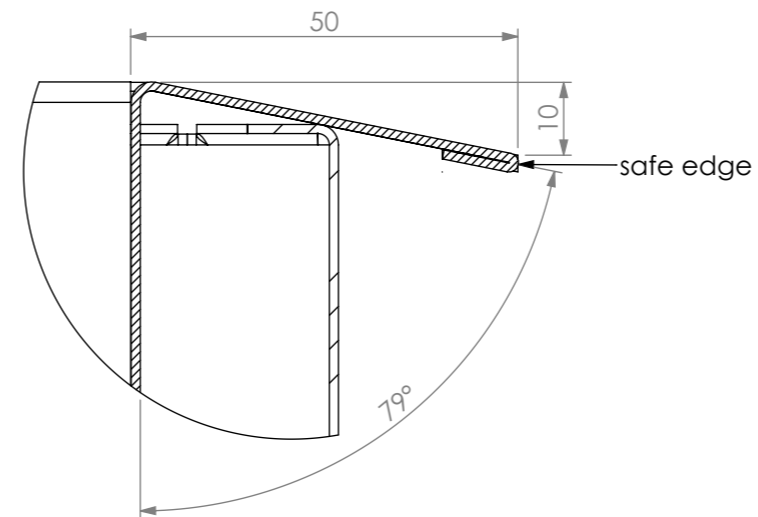

DETAIL B

SIMPLY STAINLESS
Modular Sinks, Tables & Shelving
COPYRIGHT © 2022
This drawing is the property of CI GROUP PTY LTD. Tradings as SIMPLY STAINLESS and it may not be copied, reproduced or modified in whole or in part without prior written permission of CI GROUP PTY LTD. SIMPLY STAINLESS reserves the right to change specification and design without notice.

**41-IWS
ICE WELL SMALL**

SIZE: A3

SCALE : 1:5

CONSTRUCTION NOTES :

1. MADE FROM 1.2mm STAINLESS STEEL.
2. CUT OUT REQUIRED 360mm X 360mm