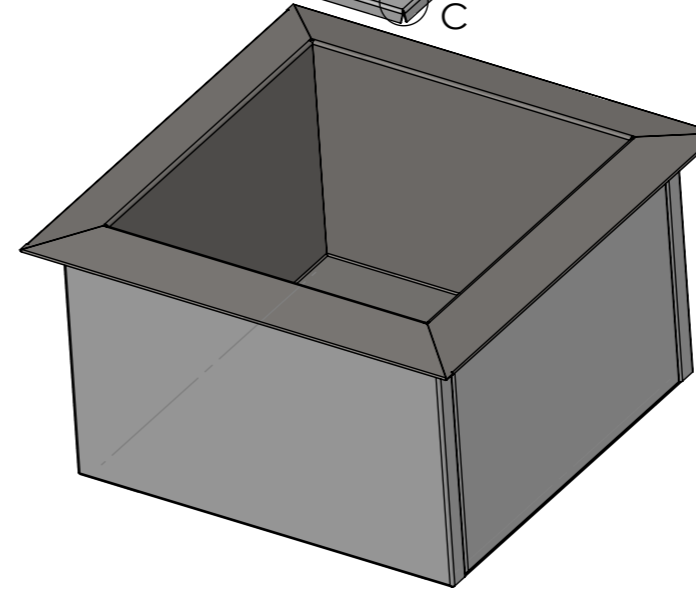

DETAIL C

DETAIL B

**SIMPLY STAINLESS**  
 Modular Sinks, Tables & Shelving  
 COPYRIGHT © 2022  
 This drawing is the property of CI GROUP PTY LTD. Tradings as SIMPLY STAINLESS and it may not be copied, reproduced or modified in whole or in part without prior written permission of CI GROUP PTY LTD. SIMPLY STAINLESS reserves the right to change specification and design without notice.

**41-IWS  
 ICE WELL SMALL**

SIZE: A3

SCALE : 1:5

**CONSTRUCTION NOTES :**

1. MADE FROM 1.2mm STAINLESS STEEL.
2. CUT OUT REQUIRED 360mm X 360mm