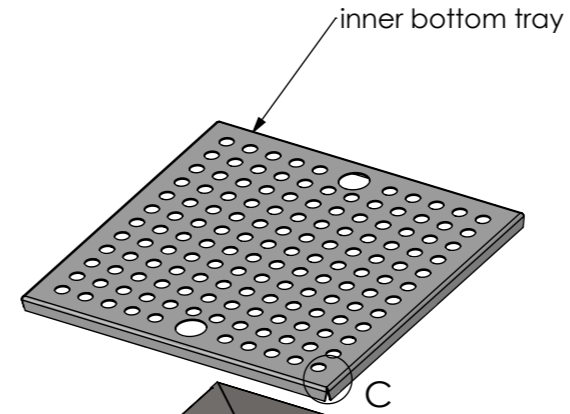

DETAIL B

SIMPLY STAINLESS
Modular Sinks, Tables & Shelving
COPYRIGHT © 2022
This drawing is the property of CI GROUP PTY LTD. Tradings as SIMPLY STAINLESS and it may not be copied, reproduced or modified in whole or in part without prior written permission of CI GROUP PTY LTD. SIMPLY STAINLESS reserves the right to change specification and design without notice.

**41-IWS
ICE WELL SMALL**

SIZE: A3

SCALE : 1:5

CONSTRUCTION NOTES :

1. MADE FROM 1.2mm STAINLESS STEEL.
2. CUT OUT REQUIRED 360mm X 360mm