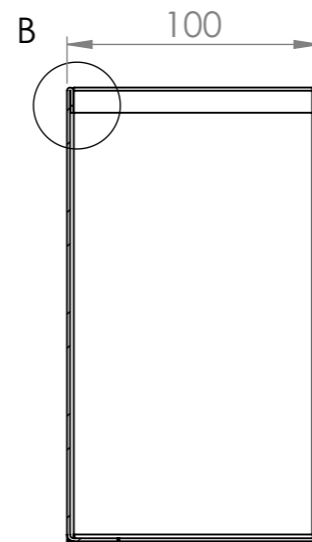

DETAIL B  
(SAFE EDGE TO TOP)

41-IWS NOT INCLUDED

SECTION D-D

ICE CUBE

ICE CRUSHED

41-IWS NOT INCLUDED

Modular Sinks, Tables & Shelving  
COPYRIGHT © 2022

This drawing is the property of CI GROUP PTY LTD. Tradings as SIMPLY STAINLESS and it may not be copied, reproduced or modified in whole or in part without prior written permission of CI GROUP PTY LTD. SIMPLY STAINLESS reserves the right to change specification and design without notice.

**41-IWS**  
**ICE WELL INSERT SMALL**

SIZE: A3

SCALE: 1:3

CONSTRUCTION NOTES:

1. MADE FROM 1.2mm STAINLESS STEEL.