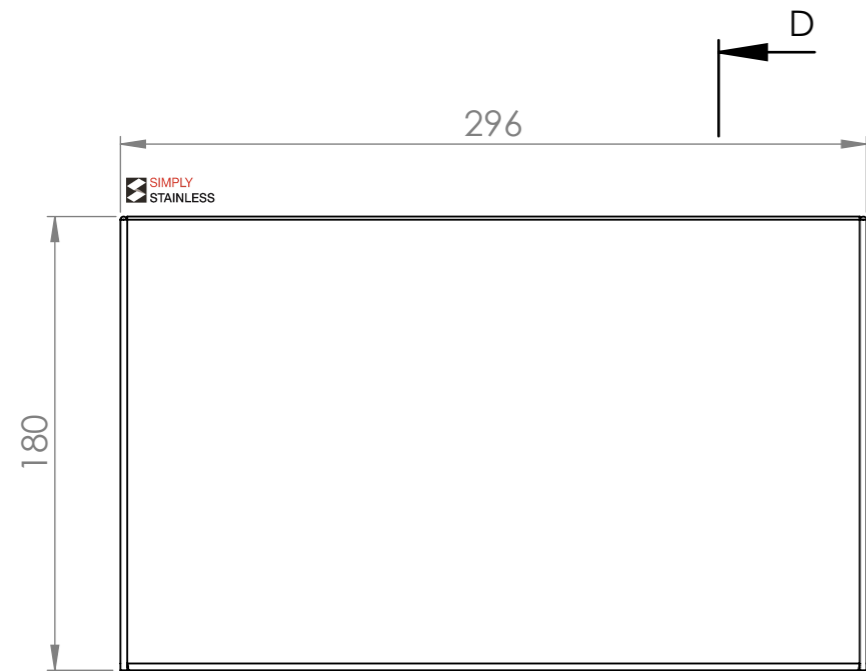

DETAIL B  
(SAFE EDGE TO TOP)

41-IWS NOT INCLUDED

SECTION D-D

ICE CUBE

ICE CRUSHED

41-IWS NOT INCLUDED

Modular Sinks, Tables & Shelving  
COPYRIGHT © 2022

This drawing is the property of CI GROUP PTY LTD. Tradings as SIMPLY STAINLESS and it may not be copied, reproduced or modified in whole or in part without prior written permission of CI GROUP PTY LTD. SIMPLY STAINLESS reserves the right to change specification and design without notice.

**41-IWS**  
**ICE WELL INSERT SMALL**

SIZE: A3

SCALE: 1:3

CONSTRUCTION NOTES:

1. MADE FROM 1.2mm STAINLESS STEEL.