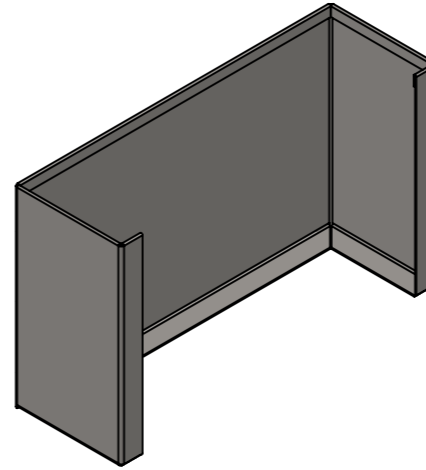

DETAIL B  
(SAFE EDGE TO TOP)

41-IWS NOT INCLUDED

SECTION D-D

ICE CUBE

ICE CRUSHED

41-IWS NOT INCLUDED

Modular Sinks, Tables & Shelving  
COPYRIGHT © 2022

This drawing is the property of CI GROUP PTY LTD. Tradings as SIMPLY STAINLESS and it may not be copied, reproduced or modified in whole or in part without prior written permission of CI GROUP PTY LTD. SIMPLY STAINLESS reserves the right to change specification and design without notice.

**41-IWS**  
**ICE WELL INSERT SMALL**

SIZE: A3

SCALE: 1:3

CONSTRUCTION NOTES:

1. MADE FROM 1.2mm STAINLESS STEEL.