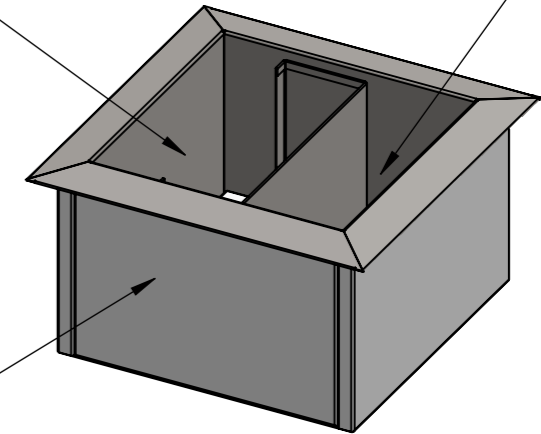

DETAIL B  
(SAFE EDGE TO TOP)

41-IWS NOT INCLUDED

SECTION D-D

ICE CUBE

ICE CRUSHED

41-IWS NOT INCLUDED

Modular Sinks, Tables & Shelving  
COPYRIGHT © 2022

This drawing is the property of CI GROUP PTY LTD. Tradings as SIMPLY STAINLESS and it may not be copied, reproduced or modified in whole or in part without prior written permission of CI GROUP PTY LTD. SIMPLY STAINLESS reserves the right to change specification and design without notice.

**41-IWS**  
**ICE WELL INSERT SMALL**

SIZE: A3

SCALE: 1:3

CONSTRUCTION NOTES:

1. MADE FROM 1.2mm STAINLESS STEEL.