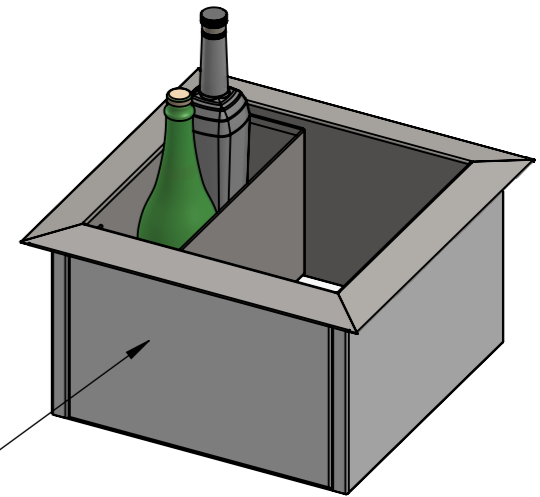

DETAIL B  
(SAFE EDGE TO TOP)

41-IWS NOT INCLUDED

SECTION D-D

ICE CUBE

ICE CRUSHED

41-IWS NOT INCLUDED

Modular Sinks, Tables & Shelving  
COPYRIGHT © 2022

This drawing is the property of CI GROUP PTY LTD. Tradings as SIMPLY STAINLESS and it may not be copied, reproduced or modified in whole or in part without prior written permission of CI GROUP PTY LTD. SIMPLY STAINLESS reserves the right to change specification and design without notice.

**41-IWS**  
**ICE WELL INSERT SMALL**

SIZE: A3

SCALE: 1:3

CONSTRUCTION NOTES:

1. MADE FROM 1.2mm STAINLESS STEEL.