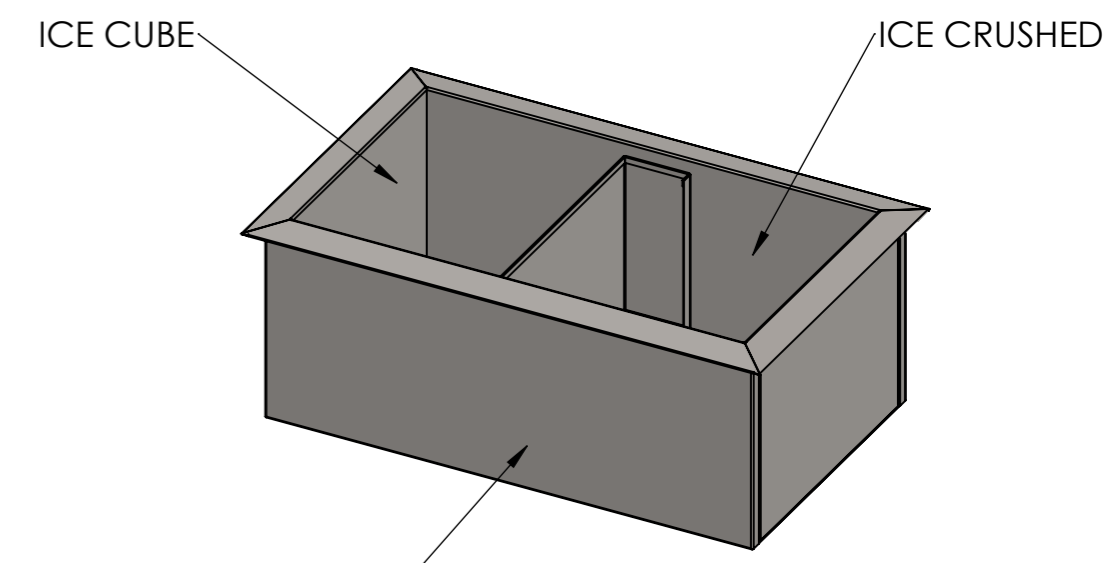

SECTION D-D

41-IWB  
(NOT INCLUDED)

41-IWB  
(NOT INCLUDED)

DETAIL B  
(SAFE EDGE TO TOP)

**SIMPLY STAINLESS**  
 Modular Sinks, Tables & Shelving  
 COPYRIGHT © 2022  
 This drawing is the property of CI GROUP PTY LTD. Tradings as SIMPLY STAINLESS and it may not be copied, reproduced or modified in whole or in part without prior written permission of CI GROUP PTY LTD. SIMPLY STAINLESS reserves the right to change specification and design without notice.

**41-IWB**  
**ICE WELL INSERT BIG**

SIZE: A3 SCALE: 1:10

- CONSTRUCTION NOTES:**
- MADE FROM 1.2mm STAINLESS STEEL.