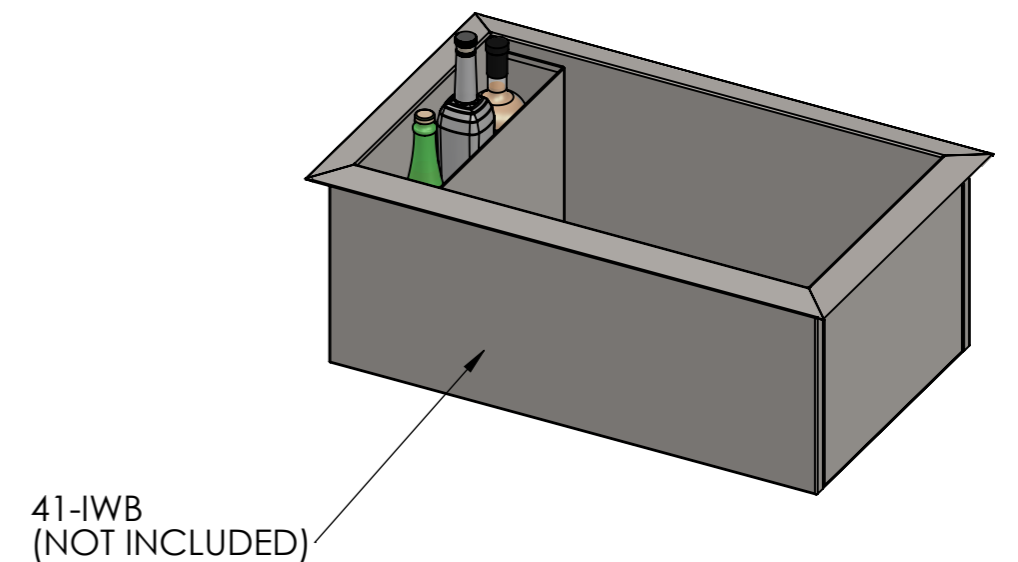

SECTION D-D

41-IWB  
(NOT INCLUDED)

41-IWB  
(NOT INCLUDED)

DETAIL B  
(SAFE EDGE TO TOP)

**SIMPLY STAINLESS**  
 Modular Sinks, Tables & Shelving  
 COPYRIGHT © 2022  
 This drawing is the property of CI GROUP PTY LTD. Tradings as SIMPLY STAINLESS and it may not be copied, reproduced or modified in whole or in part without prior written permission of CI GROUP PTY LTD. SIMPLY STAINLESS reserves the right to change specification and design without notice.

**41-IWB**  
**ICE WELL INSERT BIG**

SIZE: A3 SCALE: 1:10

- CONSTRUCTION NOTES:**
- MADE FROM 1.2mm STAINLESS STEEL.