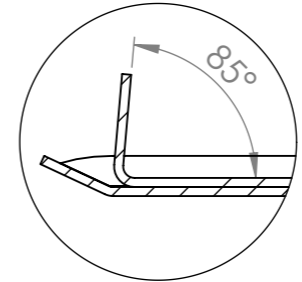

(not included illustration only)

8mm RADIUS ON ALL CORNER

DETAIL D

DETAIL C

SECTION A-A

SECTION B-B

**SIMPLY STAINLESS**  
 Modular Sinks, Tables & Shelving  
 COPYRIGHT © 2022  
 This drawing is the property of CI GROUP PTY LTD. Tradings as SIMPLY STAINLESS and it may not be copied, reproduced or modified in whole or in part without prior written permission of CI GROUP PTY LTD. SIMPLY STAINLESS reserves the right to change specification and design without notice.

**41-IWB**  
**ICE WELL BIG LID**

SIZE: A3 SCALE: 1:5

- CONSTRUCTION NOTES:**
1. MADE FROM 1.2mm STAINLESS STEEL.
  2. NO. 4 FINNISH

**41-IWB**