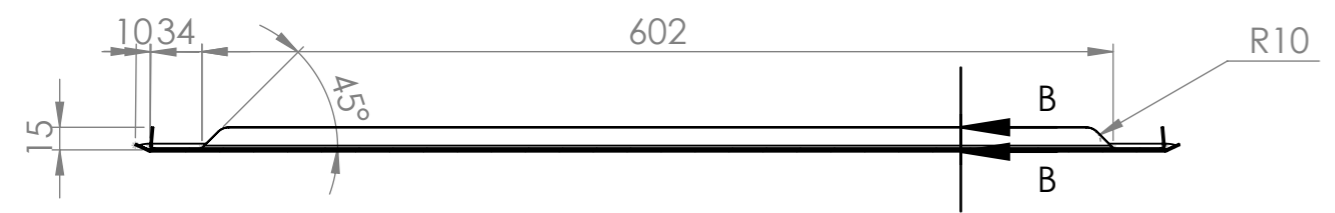

(not included illustration only)

8mm RADIUS ON ALL CORNER

DETAIL D

DETAIL C

SECTION A-A

SECTION B-B

**SIMPLY STAINLESS**  
 Modular Sinks, Tables & Shelving  
 COPYRIGHT © 2022  
 This drawing is the property of CI GROUP PTY LTD. Tradings as SIMPLY STAINLESS and it may not be copied, reproduced or modified in whole or in part without prior written permission of CI GROUP PTY LTD. SIMPLY STAINLESS reserves the right to change specification and design without notice.

**41-IWB**  
**ICE WELL BIG LID**

SIZE: A3 SCALE: 1:5

- CONSTRUCTION NOTES:**
1. MADE FROM 1.2mm STAINLESS STEEL.
  2. NO. 4 FINNISH

**41-IWB**