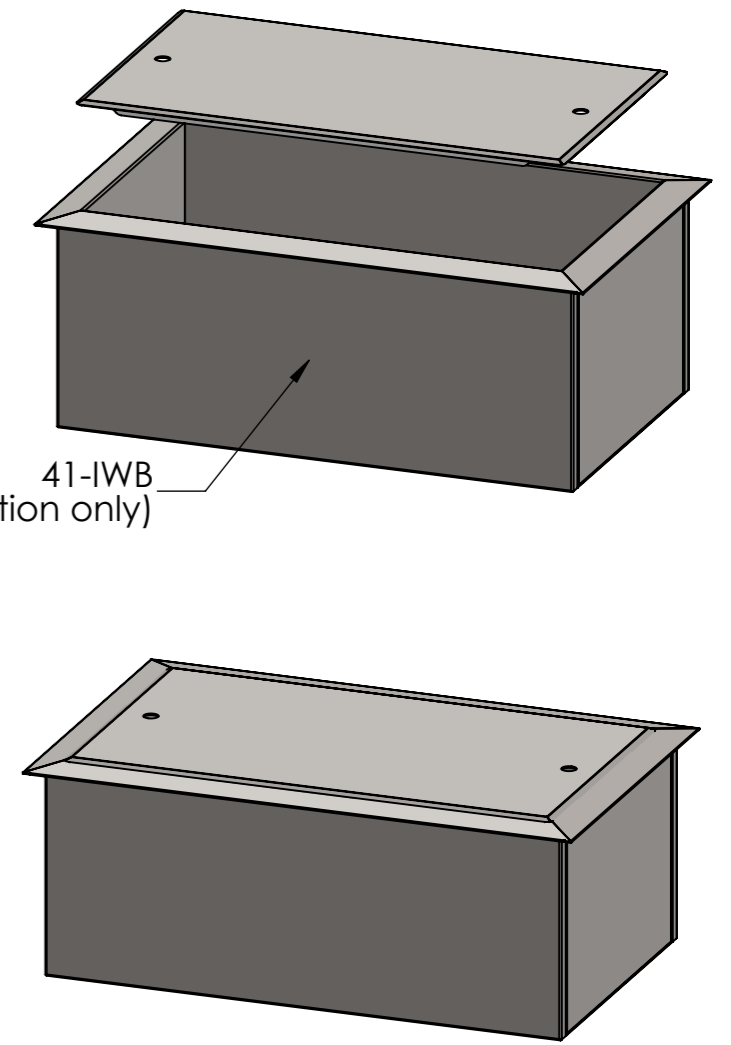

(not included illustration only)

8mm RADIUS ON ALL CORNER

DETAIL D

DETAIL C

SECTION A-A

SECTION B-B

**SIMPLY STAINLESS**  
 Modular Sinks, Tables & Shelving  
 COPYRIGHT © 2022  
 This drawing is the property of CI GROUP PTY LTD. Tradings as SIMPLY STAINLESS and it may not be copied, reproduced or modified in whole or in part without prior written permission of CI GROUP PTY LTD. SIMPLY STAINLESS reserves the right to change specification and design without notice.

**41-IWB**  
**ICE WELL BIG LID**

SIZE: A3 SCALE: 1:5

- CONSTRUCTION NOTES:**
1. MADE FROM 1.2mm STAINLESS STEEL.
  2. NO. 4 FINNISH

**41-IWB**