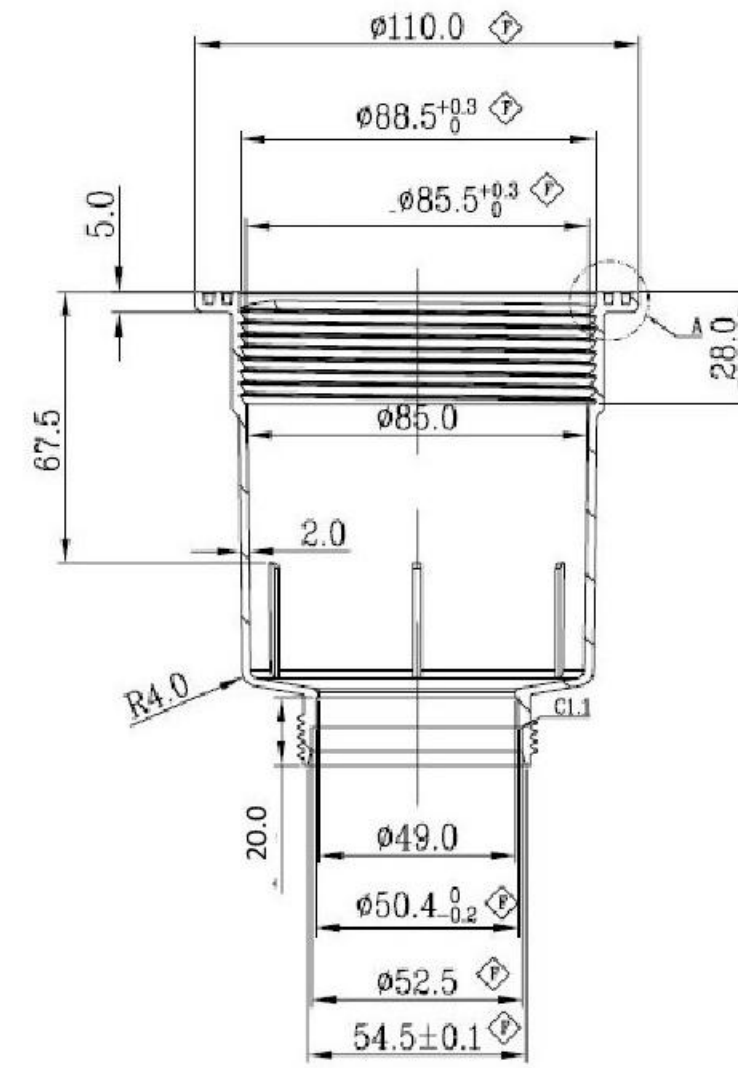

SECTION VIEW

SIMPLY STAINLESS

Modular Sinks, Tables & Shelving

COPYRIGHT © 2022

This drawing is the property of CI GROUP PTY LTD. Tradings as SIMPLY STAINLESS and It may not be copied, reproduced or modified in whole or in part without prior written permission of CI GROUP PTY LTD. SIMPLY STAINLESS reserves the right to change specification and design without notice.

39-SINK WASTE AND BASKET

ATS 5200.040
License no WM-022393

39-SWB