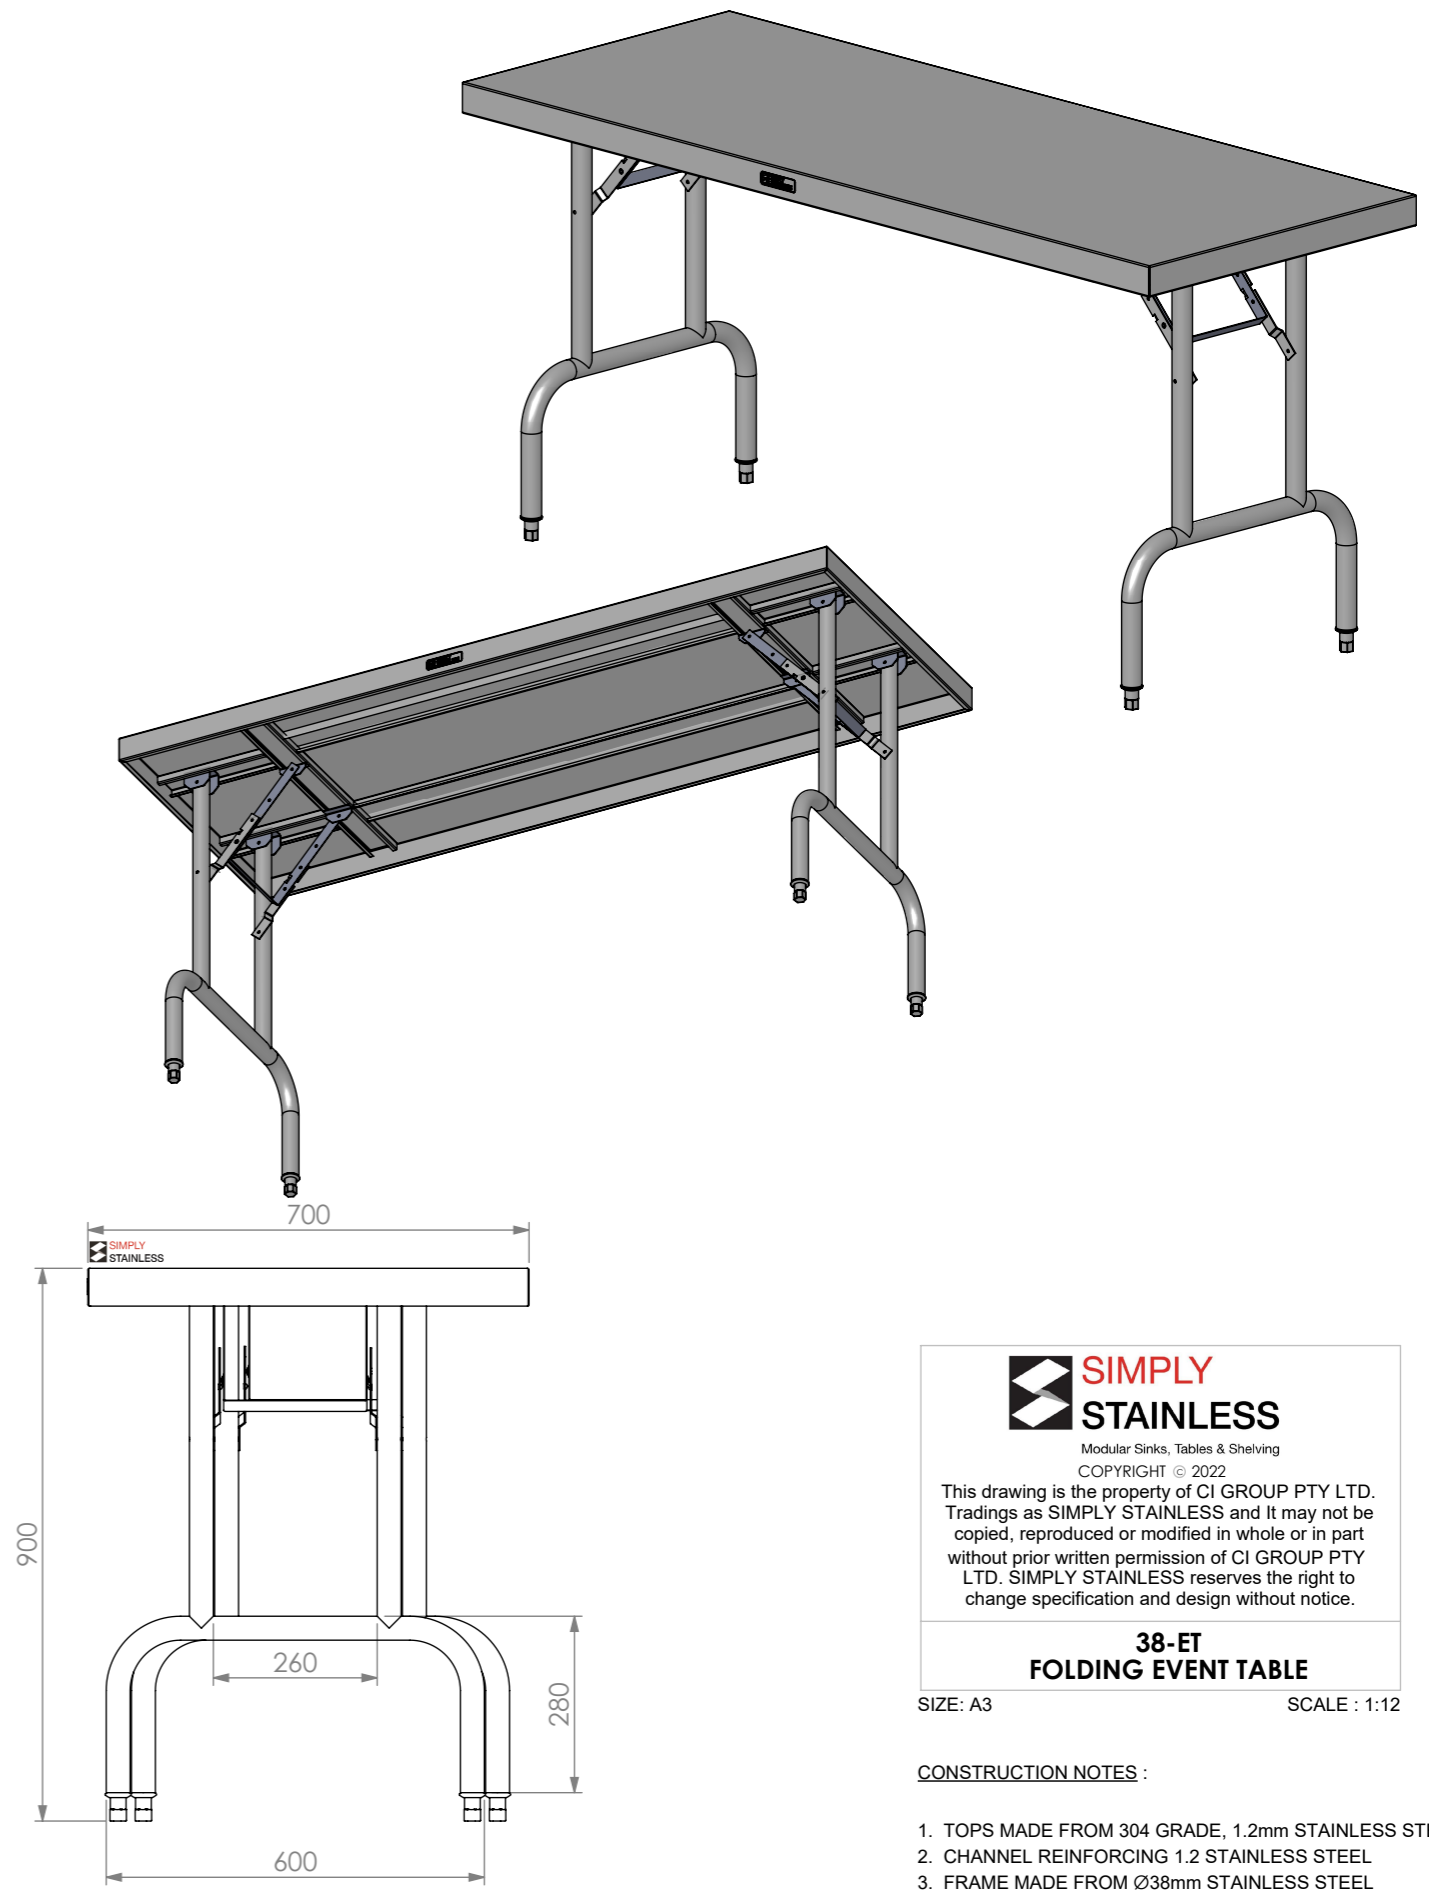

FRONT ELEVATION

SIDE ELEVATION

Modular Sinks, Tables & Shelving
COPYRIGHT © 2022

This drawing is the property of CI GROUP PTY LTD. Tradings as SIMPLY STAINLESS and it may not be copied, reproduced or modified in whole or in part without prior written permission of CI GROUP PTY LTD. SIMPLY STAINLESS reserves the right to change specification and design without notice.

**38-ET
FOLDING EVENT TABLE**

SIZE: A3

SCALE : 1:12

CONSTRUCTION NOTES :

1. TOPS MADE FROM 304 GRADE, 1.2mm STAINLESS STEEL.
2. CHANNEL REINFORCING 1.2 STAINLESS STEEL
3. FRAME MADE FROM Ø38mm STAINLESS STEEL TUBE, STAIN POLISHED, 1.2mm WALL THICKNESS WITH FOLD UP HINGE.
4. FEET ARE ADJUSTABLE STAINLESS STEEL.