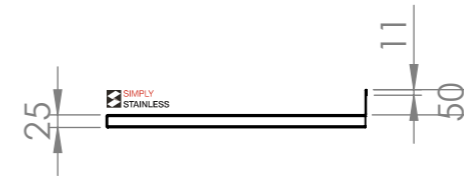

PLAN

FRONT ELEVATION

SIDE ELEVATION

Modular Sinks, Tables & Shelving

COPYRIGHT © 2022

This drawing is the property of CI GROUP PTY LTD. Tradings as SIMPLY STAINLESS and it may not be copied, reproduced or modified in whole or in part without prior written permission of CI GROUP PTY LTD. SIMPLY STAINLESS reserves the right to change specification and design without notice.

32-DPK-MS-7-2400
MID SHELF

SIZE: A3

SCALE : 1:15

CONSTRUCTION NOTES :

1. MADE FROM 1mm 201 STAINLESS STEEL.

32-DPK-MS-7-2400