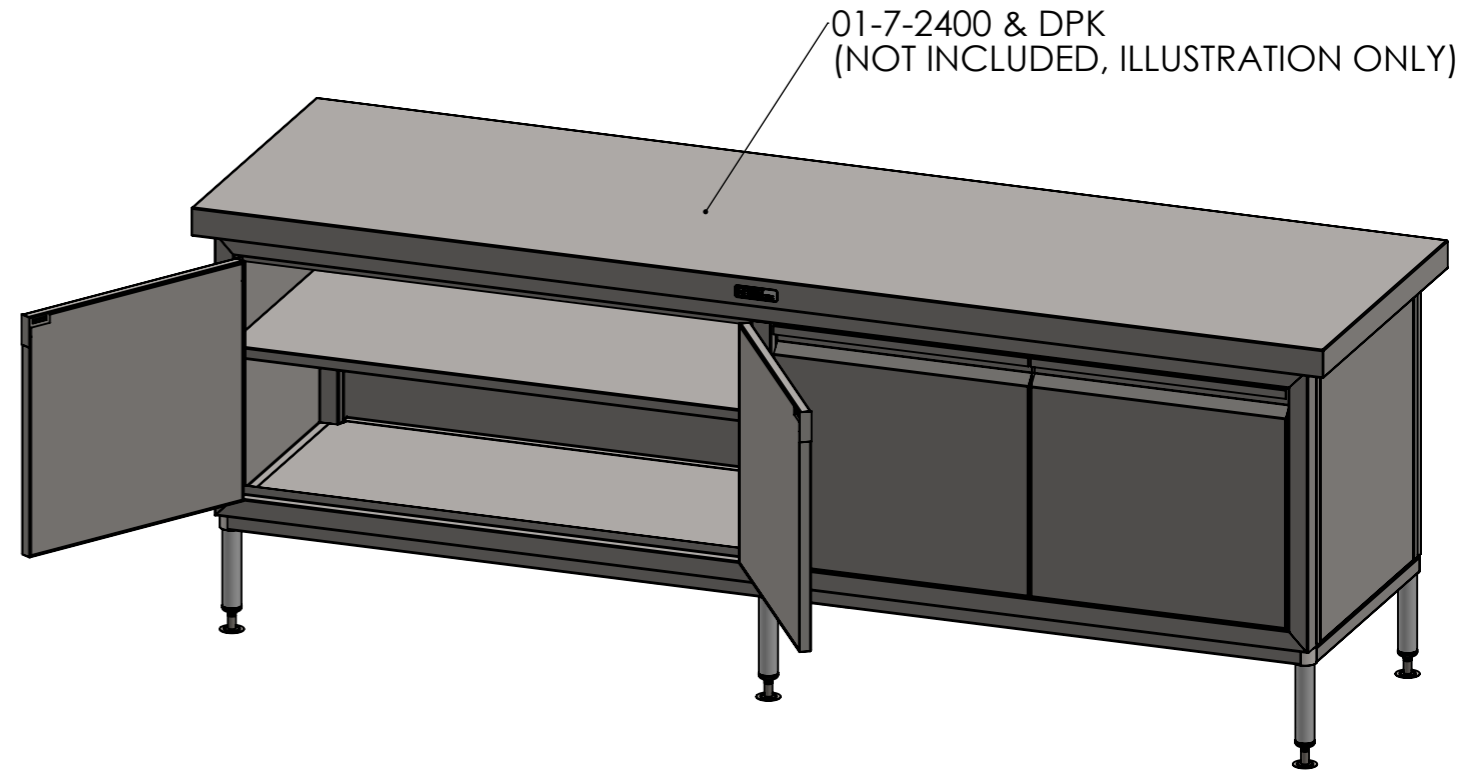

PLAN

FRONT ELEVATION

SIDE ELEVATION

Modular Sinks, Tables & Shelving

COPYRIGHT © 2022

This drawing is the property of CI GROUP PTY LTD. Tradings as SIMPLY STAINLESS and it may not be copied, reproduced or modified in whole or in part without prior written permission of CI GROUP PTY LTD. SIMPLY STAINLESS reserves the right to change specification and design without notice.

32-DPK-MS-7-2400
MID SHELF

SIZE: A3

SCALE : 1:15

CONSTRUCTION NOTES :

1. MADE FROM 1mm 201 STAINLESS STEEL.

32-DPK-MS-7-2400