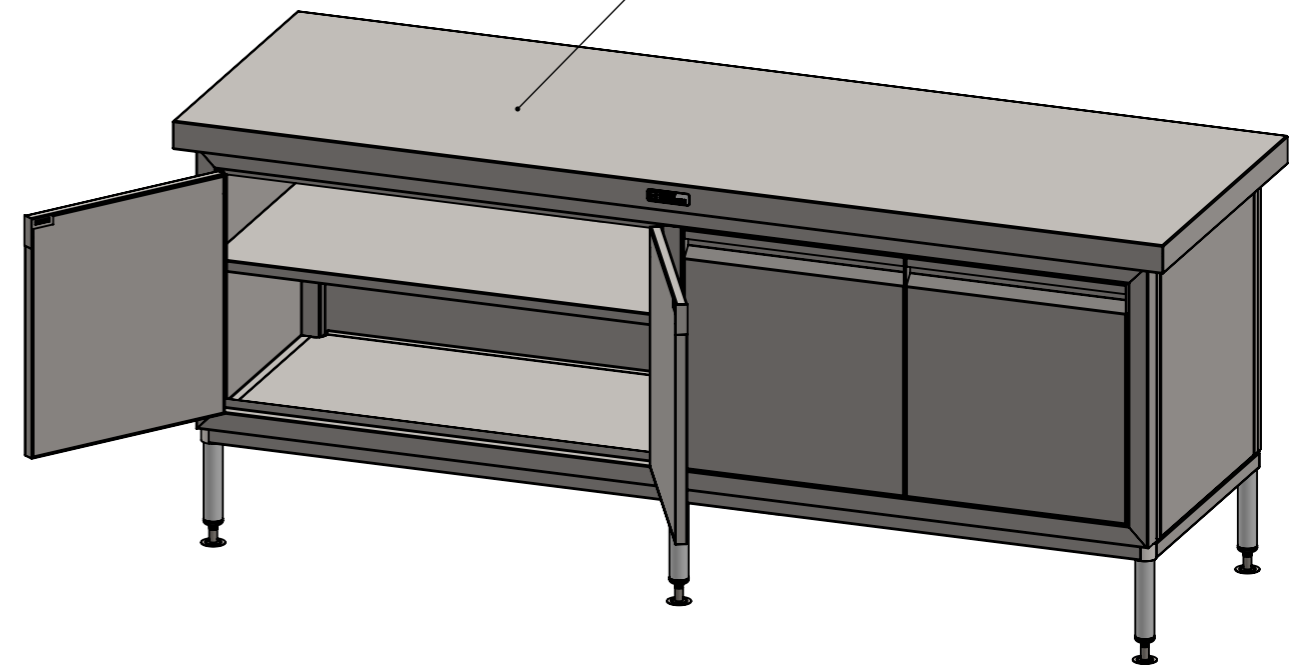

PLAN

01-7-2100 & DPK  
(NOT INCLUDED, ILLUSTRATION ONLY)

FRONT ELEVATION

SIDE ELEVATION

Modular Sinks, Tables & Shelving  
COPYRIGHT © 2022

This drawing is the property of CI GROUP PTY LTD. Tradings as SIMPLY STAINLESS and it may not be copied, reproduced or modified in whole or in part without prior written permission of CI GROUP PTY LTD. SIMPLY STAINLESS reserves the right to change specification and design without notice.

**32-DPK-MS-7-2100**  
**MID SHELF**

SIZE: A3

SCALE : 1:14

**32-DPK-MS-7-2100**

CONSTRUCTION NOTES :

1. MADE FROM 1mm 201 STAINLESS STEEL.