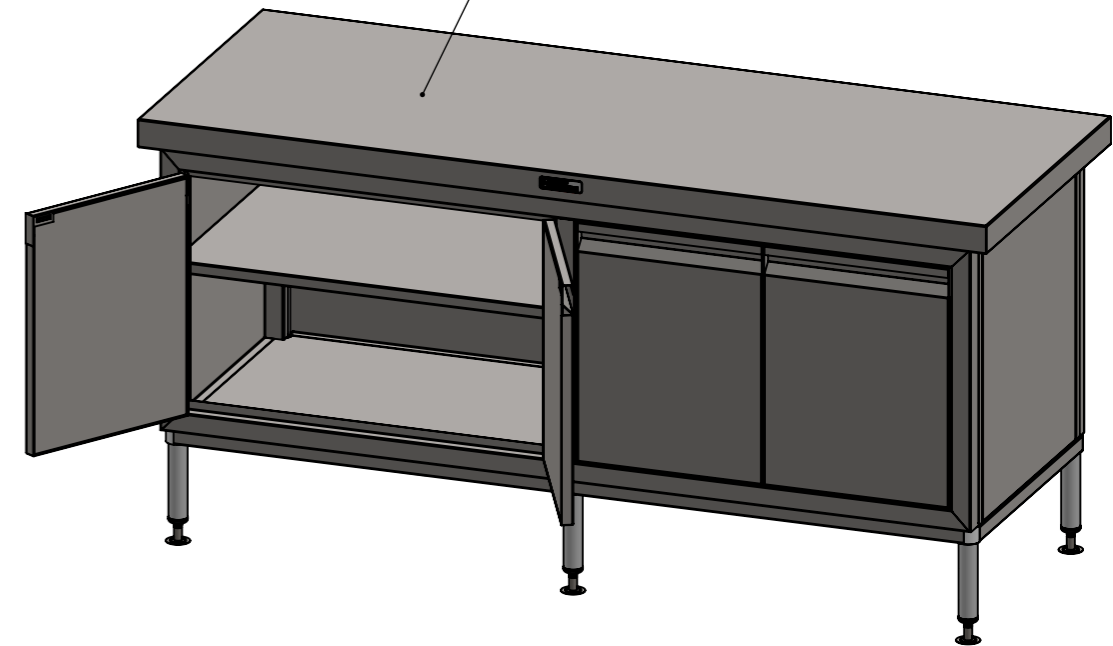

PLAN

FRONT ELEVATION

01-7-1800 & DPK
(NOT INCLUDED, ILLUSTRATION ONLY)

SIDE ELEVATION

SIMPLY STAINLESS

Modular Sinks, Tables & Shelving
COPYRIGHT © 2022

This drawing is the property of CI GROUP PTY LTD. Tradings as SIMPLY STAINLESS and it may not be copied, reproduced or modified in whole or in part without prior written permission of CI GROUP PTY LTD. SIMPLY STAINLESS reserves the right to change specification and design without notice.

**32-DPK-MS-7-1800
MID SHELF**

SIZE: A3

SCALE : 1:10

CONSTRUCTION NOTES :

1. MADE FROM 1mm 201 STAINLESS STEEL.

32-DPK-MS-7-1800