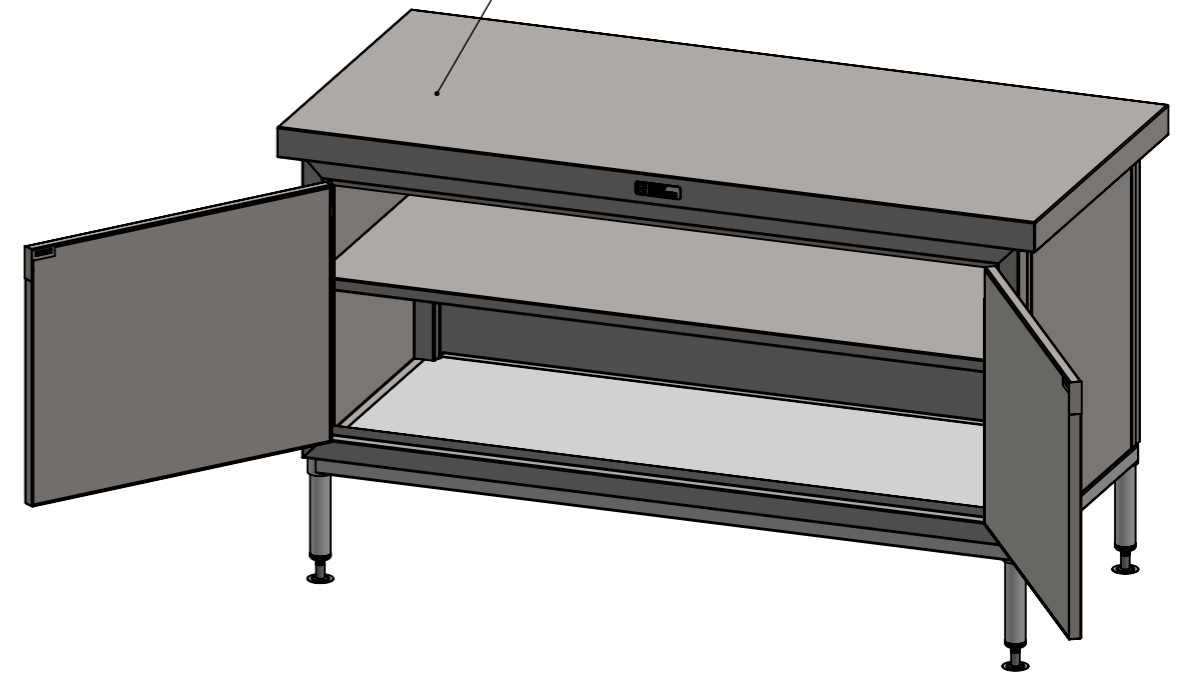

PLAN

01-7-1500 & DPK
(NOT INCLUDED, ILLUSTRATION ONLY)

FRONT ELEVATION

SIDE ELEVATION

Modular Sinks, Tables & Shelving

COPYRIGHT © 2022

This drawing is the property of CI GROUP PTY LTD. Tradings as SIMPLY STAINLESS and it may not be copied, reproduced or modified in whole or in part without prior written permission of CI GROUP PTY LTD. SIMPLY STAINLESS reserves the right to change specification and design without notice.

32-DPK-MS-7-1500
MID SHELF

SIZE: A3

SCALE : 1:10

CONSTRUCTION NOTES :

1. MADE FROM 1mm 201 STAINLESS STEEL.

32-DPK-MS-7-1500