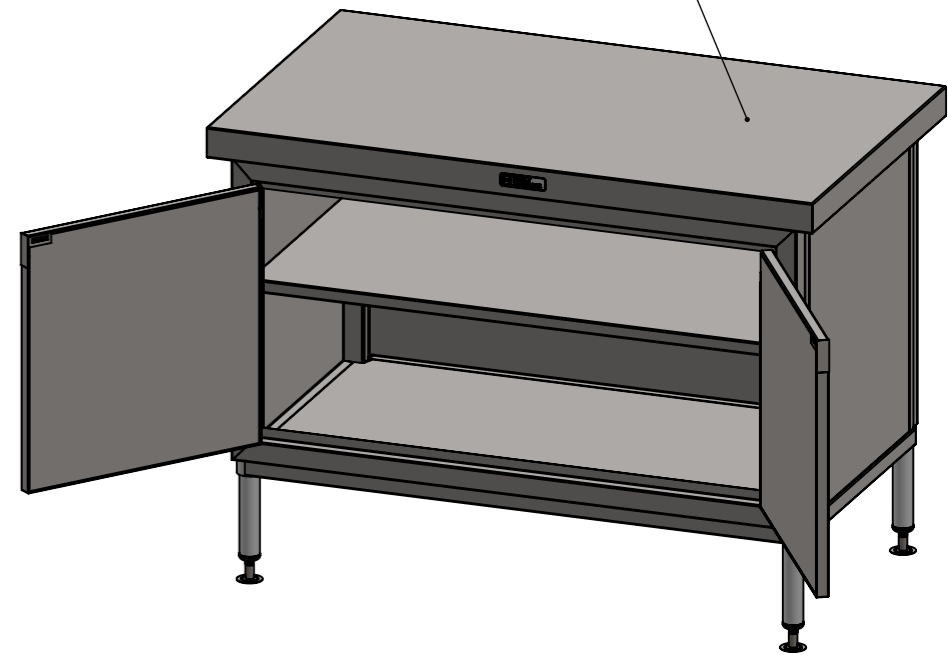

PLAN

01-7-1200 & DPK
(NOT INCLUDED, ILLUSTRATION ONLY)

FRONT ELEVATION

SIDE ELEVATION

Modular Sinks, Tables & Shelving

COPYRIGHT © 2022

This drawing is the property of CI GROUP PTY LTD. Tradings as SIMPLY STAINLESS and it may not be copied, reproduced or modified in whole or in part without prior written permission of CI GROUP PTY LTD. SIMPLY STAINLESS reserves the right to change specification and design without notice.

32-DPK-MS-7-1200
MID SHELF

SIZE: A3

SCALE : 1:5

CONSTRUCTION NOTES :

1. MADE FROM 1mm 201 STAINLESS STEEL.

32-DPK-MS-7-1200