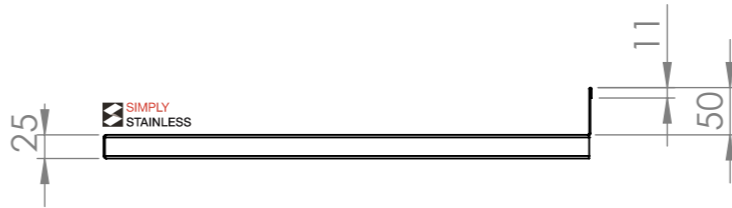

01-7-0900 + DPK  
(NOT INCLUDED, IILLUSTRATION ONLY)

PLAN

FRONT ELEVATION

SIDE ELEVATION

**SIMPLY STAINLESS**

Modular Sinks, Tables & Shelving

COPYRIGHT © 2022

This drawing is the property of CI GROUP PTY LTD. Tradings as SIMPLY STAINLESS and it may not be copied, reproduced or modified in whole or in part without prior written permission of CI GROUP PTY LTD. SIMPLY STAINLESS reserves the right to change specification and design without notice.

**32-DPK-MS-7-0900  
MID SHELF**

SIZE: A3

SCALE : 1:8

CONSTRUCTION NOTES :

1. MADE FROM 1mm 201 STAINLESS STEEL.

**32-DPK-MS-7-0900**