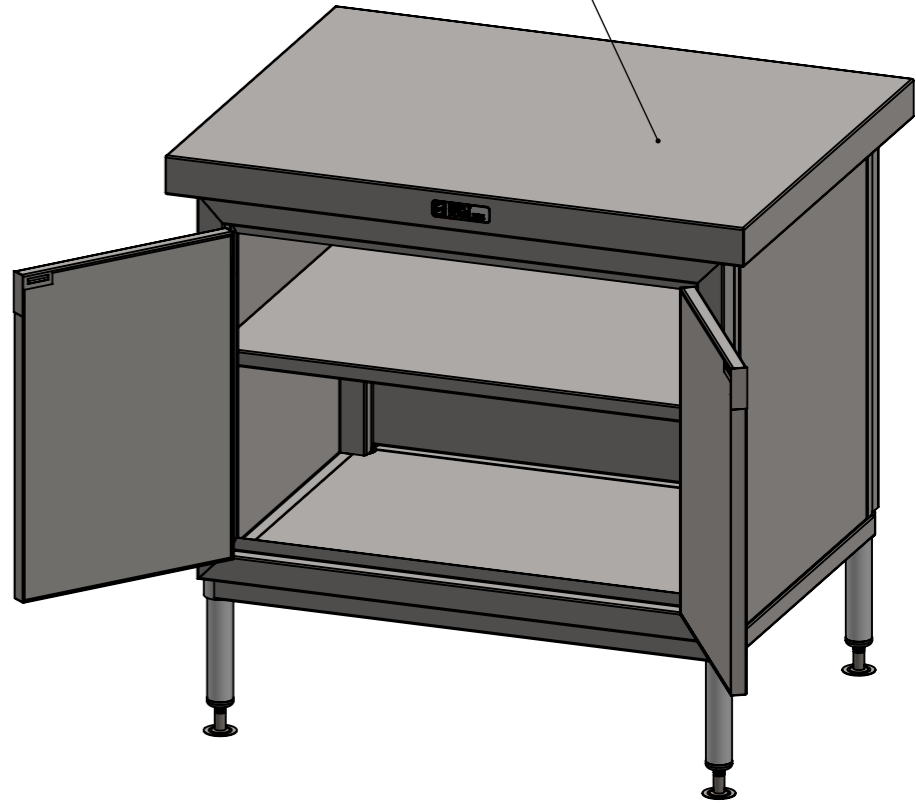

01-7-0900 + DPK  
(NOT INCLUDED, IILLUSTRATION ONLY)

PLAN

FRONT ELEVATION

SIDE ELEVATION

**SIMPLY STAINLESS**

Modular Sinks, Tables & Shelving

COPYRIGHT © 2022

This drawing is the property of CI GROUP PTY LTD. Tradings as SIMPLY STAINLESS and it may not be copied, reproduced or modified in whole or in part without prior written permission of CI GROUP PTY LTD. SIMPLY STAINLESS reserves the right to change specification and design without notice.

**32-DPK-MS-7-0900  
MID SHELF**

SIZE: A3

SCALE : 1:8

CONSTRUCTION NOTES :

1. MADE FROM 1mm 201 STAINLESS STEEL.

**32-DPK-MS-7-0900**