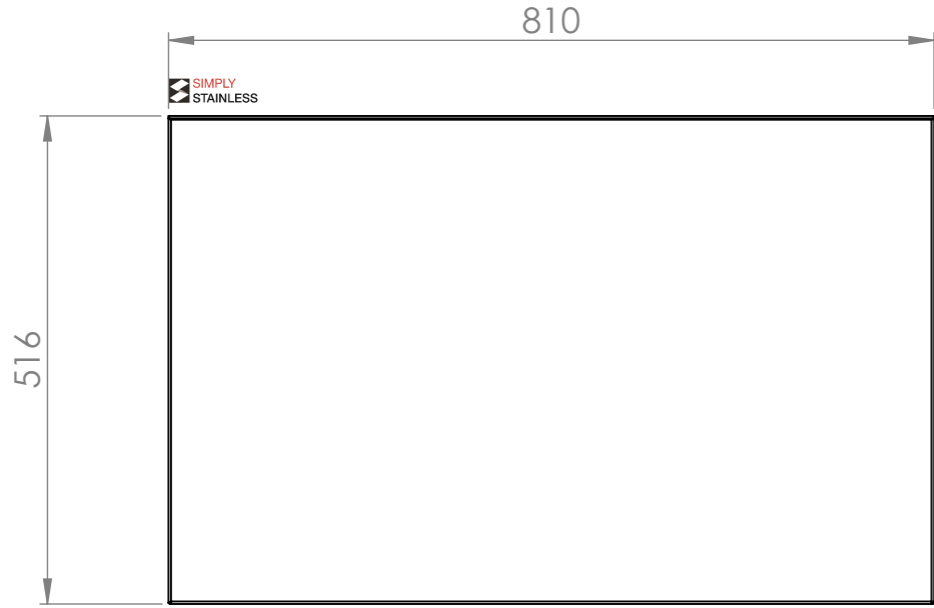

01-7-0900 + DPK  
(NOT INCLUDED, IILLUSTRATION ONLY)

PLAN

FRONT ELEVATION

SIDE ELEVATION

**SIMPLY STAINLESS**

Modular Sinks, Tables & Shelving

COPYRIGHT © 2022

This drawing is the property of CI GROUP PTY LTD. Tradings as SIMPLY STAINLESS and it may not be copied, reproduced or modified in whole or in part without prior written permission of CI GROUP PTY LTD. SIMPLY STAINLESS reserves the right to change specification and design without notice.

**32-DPK-MS-7-0900  
MID SHELF**

SIZE: A3

SCALE : 1:8

CONSTRUCTION NOTES :

1. MADE FROM 1mm 201 STAINLESS STEEL.

**32-DPK-MS-7-0900**