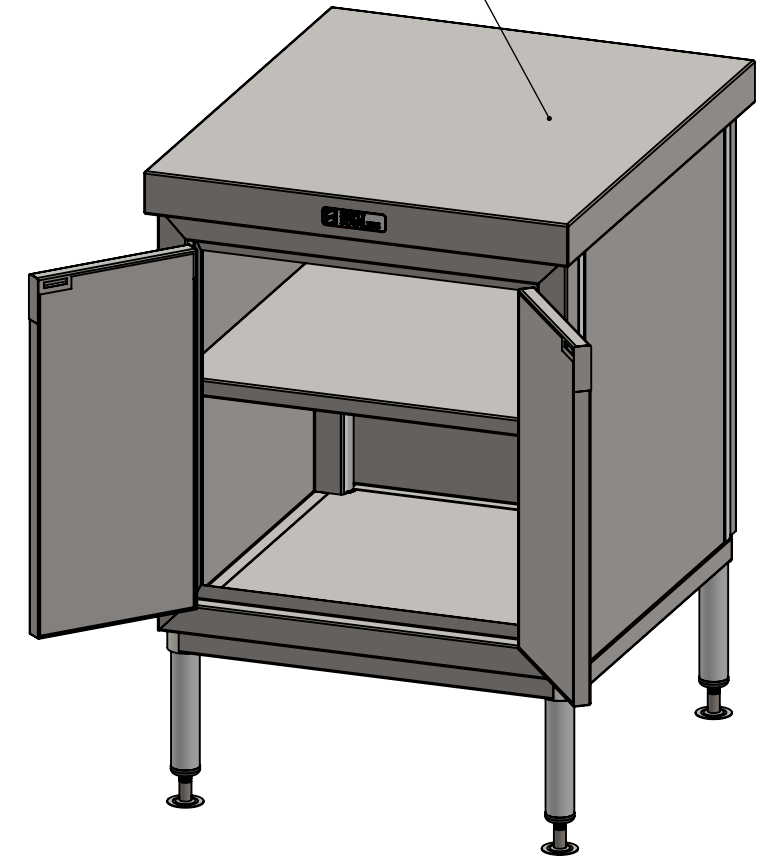

01-7-0600 & DPK  
(NOT INCLUDED, ILLUSTRATION ONLY)

PLAN

FRONT ELEVATION

SIDE ELEVATION

**SIMPLY STAINLESS**

Modular Sinks, Tables & Shelving

COPYRIGHT © 2022

This drawing is the property of CI GROUP PTY LTD. Tradings as SIMPLY STAINLESS and it may not be copied, reproduced or modified in whole or in part without prior written permission of CI GROUP PTY LTD. SIMPLY STAINLESS reserves the right to change specification and design without notice.

**32-DPK-MS-7-0600  
MID SHELF**

SIZE: A3

SCALE : 1:7

CONSTRUCTION NOTES :

1. MADE FROM 1mm 201 STAINLESS STEEL.

**32-DPK-MS-7-0600**