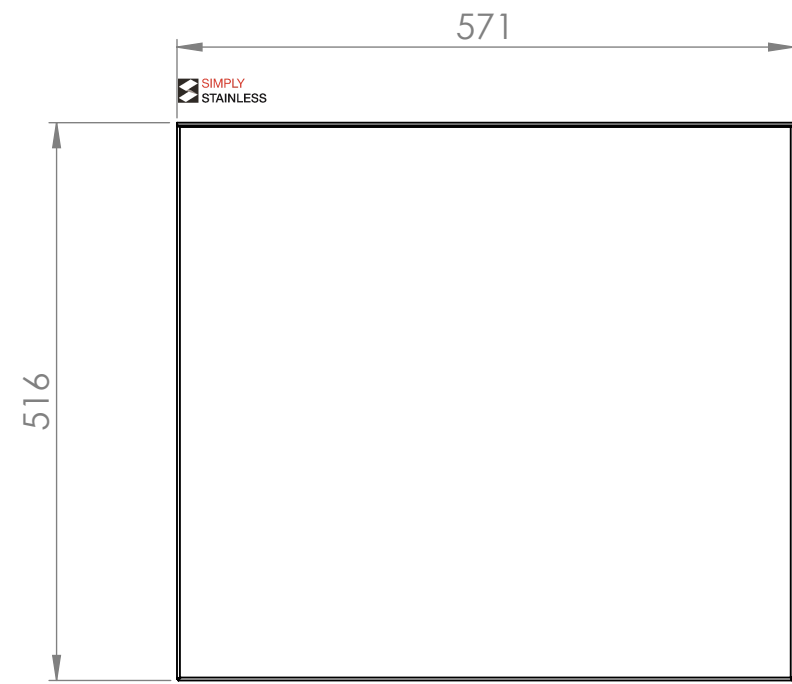

01-7-0600 & DPK  
(NOT INCLUDED, ILLUSTRATION ONLY)

PLAN

FRONT ELEVATION

SIDE ELEVATION

**SIMPLY STAINLESS**

Modular Sinks, Tables & Shelving

COPYRIGHT © 2022

This drawing is the property of CI GROUP PTY LTD. Tradings as SIMPLY STAINLESS and it may not be copied, reproduced or modified in whole or in part without prior written permission of CI GROUP PTY LTD. SIMPLY STAINLESS reserves the right to change specification and design without notice.

**32-DPK-MS-7-0600  
MID SHELF**

SIZE: A3

SCALE : 1:7

CONSTRUCTION NOTES :

1. MADE FROM 1mm 201 STAINLESS STEEL.

**32-DPK-MS-7-0600**