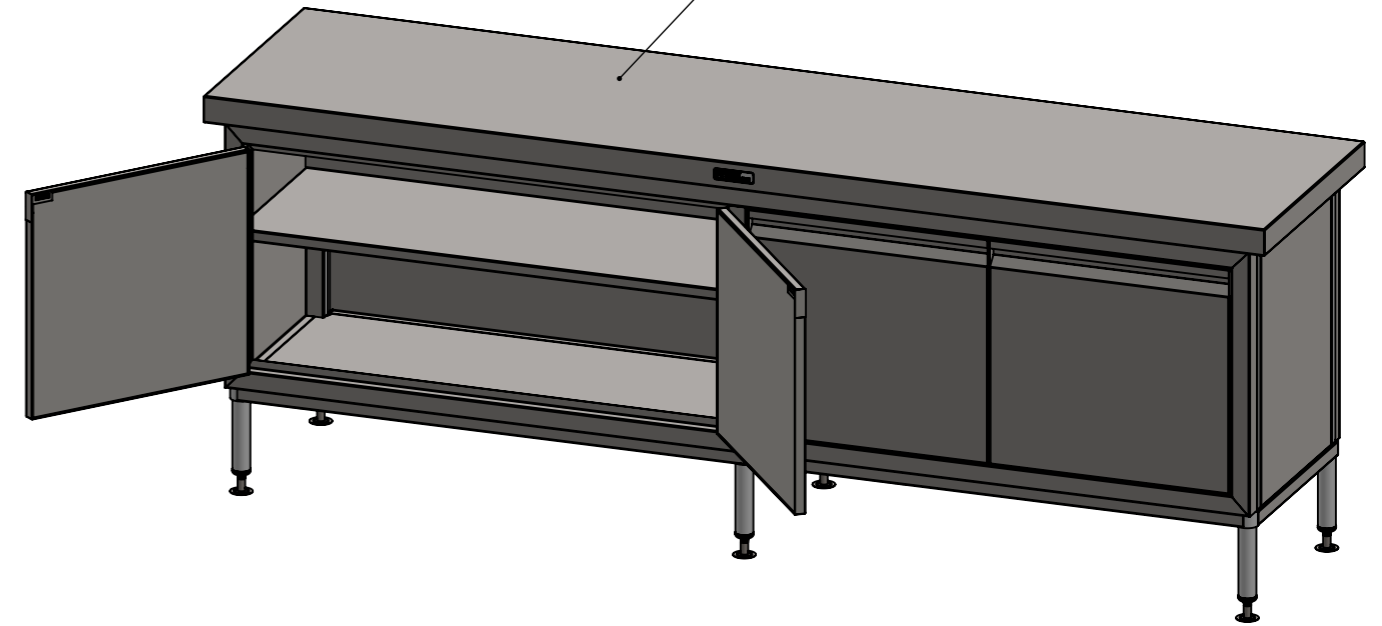

01-6-2400 & DPK  
(NOT INCLUDED, ILLUSTRATION ONLY)

PLAN

FRONT ELEVATION

SIDE ELEVATION

Modular Sinks, Tables & Shelving

COPYRIGHT © 2022

This drawing is the property of CI GROUP PTY LTD. Tradings as SIMPLY STAINLESS and it may not be copied, reproduced or modified in whole or in part without prior written permission of CI GROUP PTY LTD. SIMPLY STAINLESS reserves the right to change specification and design without notice.

**32-DPK-MS-6-2400**  
**MID SHELF**

SIZE: A3

SCALE : 1:15

CONSTRUCTION NOTES :

1. MADE FROM 1mm 201 STAINLESS STEEL.

**32-DPK-MS-6-2400**