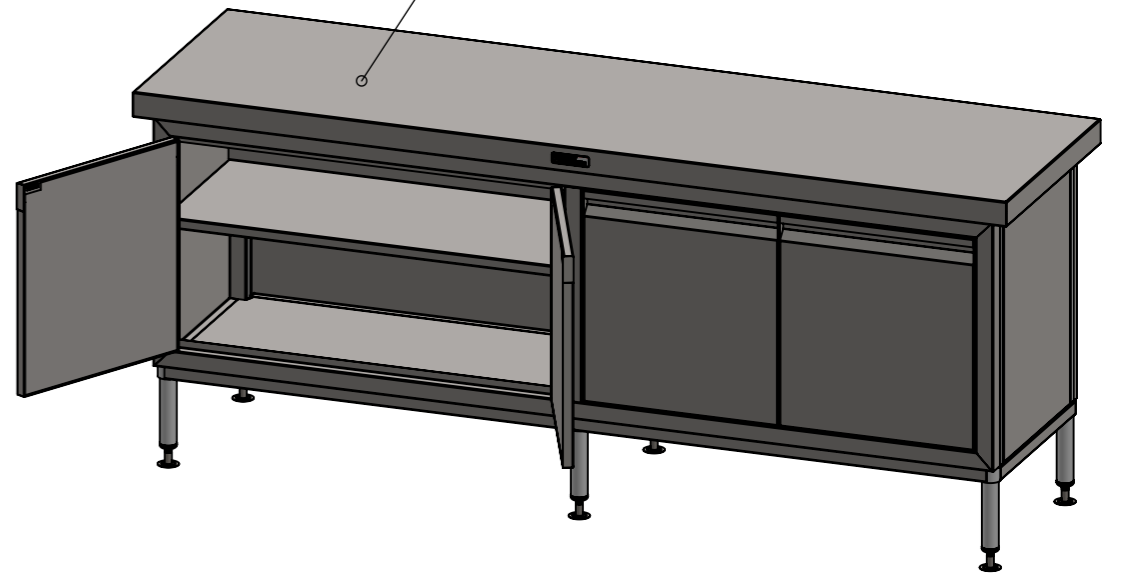

01-6-2100 & DPK  
(NOT INCLUDED, ILLUSTRATION ONLY)

PLAN

FRONT ELEVATION

SIDE ELEVATION

Modular Sinks, Tables & Shelving  
COPYRIGHT © 2022

This drawing is the property of CI GROUP PTY LTD. Tradings as SIMPLY STAINLESS and it may not be copied, reproduced or modified in whole or in part without prior written permission of CI GROUP PTY LTD. SIMPLY STAINLESS reserves the right to change specification and design without notice.

**32-DPK-MS-6-2100**  
**MID SHELF**

SIZE: A3

SCALE : 1:12

CONSTRUCTION NOTES :

1. MADE FROM 1mm 201 STAINLESS STEEL.

**32-DPK-MS-6-2100**