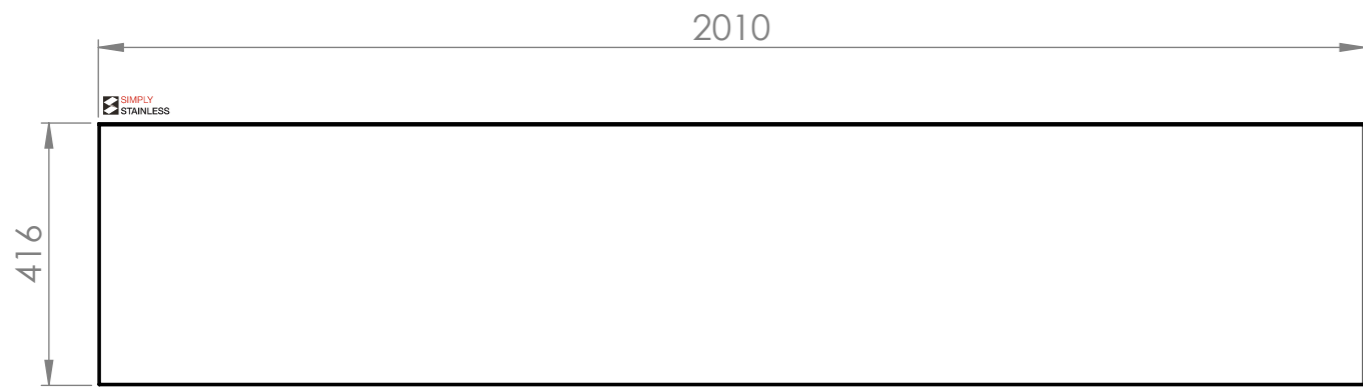

01-6-2100 & DPK  
(NOT INCLUDED, ILLUSTRATION ONLY)

PLAN

FRONT ELEVATION

SIDE ELEVATION

Modular Sinks, Tables & Shelving  
COPYRIGHT © 2022

This drawing is the property of CI GROUP PTY LTD. Tradings as SIMPLY STAINLESS and it may not be copied, reproduced or modified in whole or in part without prior written permission of CI GROUP PTY LTD. SIMPLY STAINLESS reserves the right to change specification and design without notice.

**32-DPK-MS-6-2100**  
**MID SHELF**

SIZE: A3

SCALE : 1:12

CONSTRUCTION NOTES :

1. MADE FROM 1mm 201 STAINLESS STEEL.

**32-DPK-MS-6-2100**