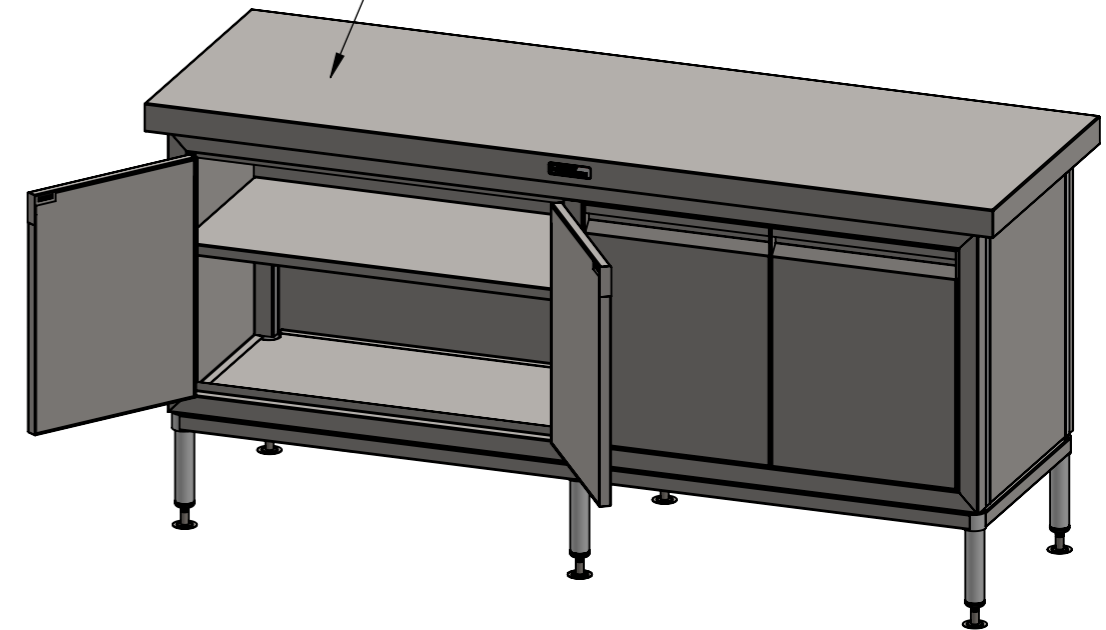

01-6-1800 & DPK
(NOT INCLUDED, ILLUSTRATION ONLY)

PLAN

FRONT ELEVATION

SIDE ELEVATION

Modular Sinks, Tables & Shelving
COPYRIGHT © 2022

This drawing is the property of CI GROUP PTY LTD. Tradings as SIMPLY STAINLESS and it may not be copied, reproduced or modified in whole or in part without prior written permission of CI GROUP PTY LTD. SIMPLY STAINLESS reserves the right to change specification and design without notice.

32-DPK-MS-6-1800
MID SHELF

SIZE: A3

SCALE : 1:10

CONSTRUCTION NOTES :

1. MADE FROM 1mm 201 STAINLESS STEEL.

32-DPK-MS-6-1800