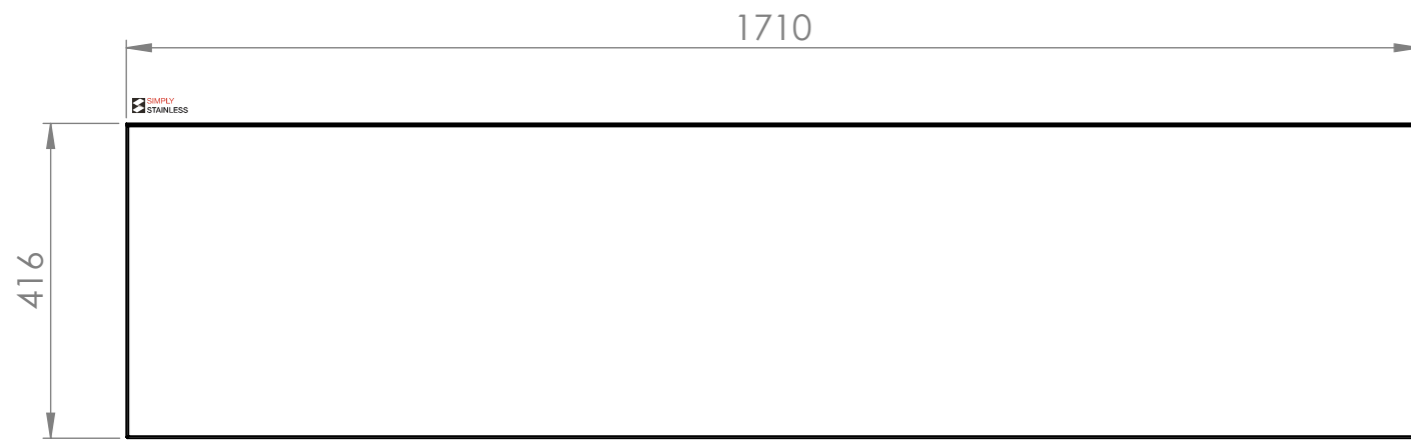

01-6-1800 & DPK
(NOT INCLUDED, ILLUSTRATION ONLY)

PLAN

FRONT ELEVATION

SIDE ELEVATION

Modular Sinks, Tables & Shelving
COPYRIGHT © 2022

This drawing is the property of CI GROUP PTY LTD. Tradings as SIMPLY STAINLESS and it may not be copied, reproduced or modified in whole or in part without prior written permission of CI GROUP PTY LTD. SIMPLY STAINLESS reserves the right to change specification and design without notice.

32-DPK-MS-6-1800
MID SHELF

SIZE: A3

SCALE : 1:10

CONSTRUCTION NOTES :

1. MADE FROM 1mm 201 STAINLESS STEEL.

32-DPK-MS-6-1800