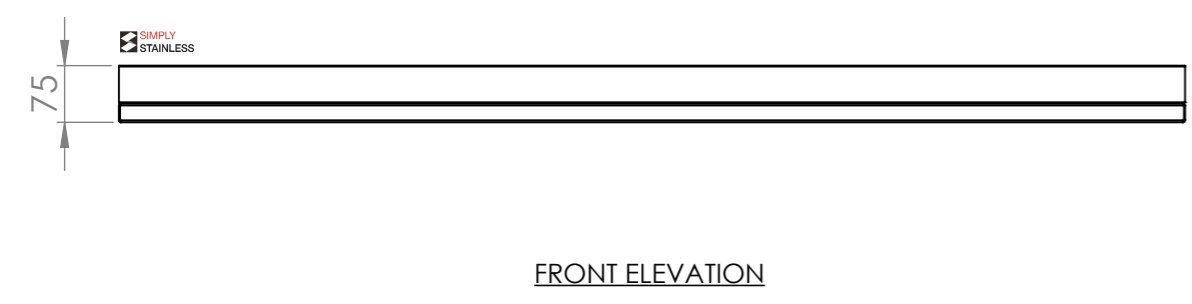

01-6-1500 & DPK
(NOT INCLUDED, ILLUSTRATION ONLY)

SIMPLY STAINLESS

Modular Sinks, Tables & Shelving
COPYRIGHT © 2022

This drawing is the property of CI GROUP PTY LTD. Tradings as SIMPLY STAINLESS and it may not be copied, reproduced or modified in whole or in part without prior written permission of CI GROUP PTY LTD. SIMPLY STAINLESS reserves the right to change specification and design without notice.

32-DPK-MS-6-1500
MID SHELF

SIZE: A3

SCALE : 1:10

CONSTRUCTION NOTES :

1. MADE FROM 1mm 201 STAINLESS STEEL.

32-DPK-MS-6-1500