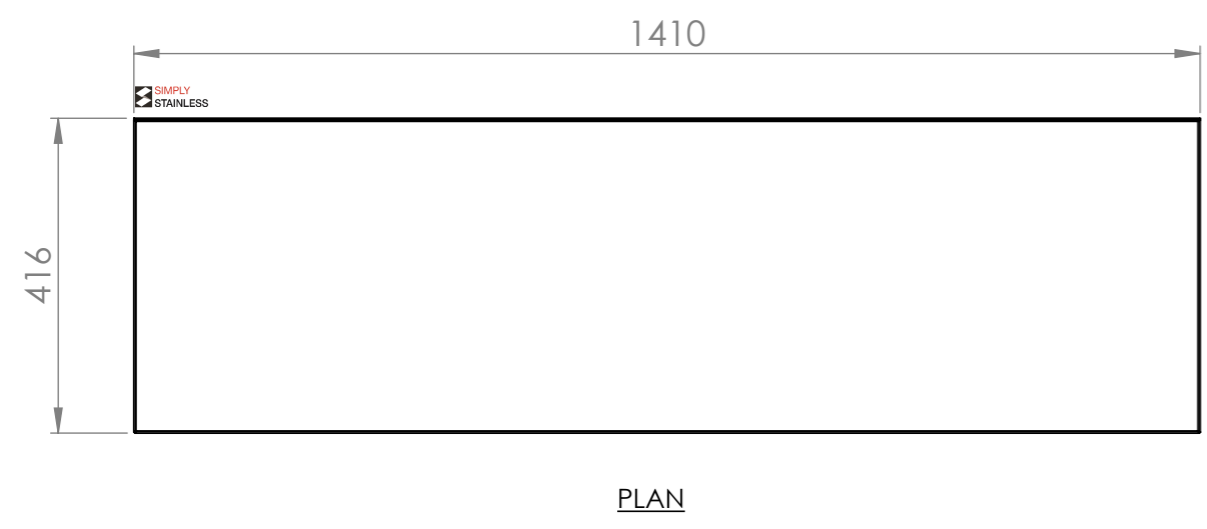

01-6-1500 & DPK
(NOT INCLUDED, ILLUSTRATION ONLY)

SIMPLY STAINLESS

Modular Sinks, Tables & Shelving
COPYRIGHT © 2022

This drawing is the property of CI GROUP PTY LTD. Tradings as SIMPLY STAINLESS and it may not be copied, reproduced or modified in whole or in part without prior written permission of CI GROUP PTY LTD. SIMPLY STAINLESS reserves the right to change specification and design without notice.

32-DPK-MS-6-1500
MID SHELF

SIZE: A3

SCALE : 1:10

CONSTRUCTION NOTES :

1. MADE FROM 1mm 201 STAINLESS STEEL.

32-DPK-MS-6-1500