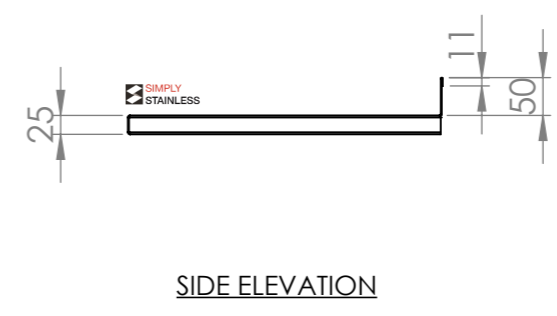

01-6-1500 & DPK
(NOT INCLUDED, ILLUSTRATION ONLY)