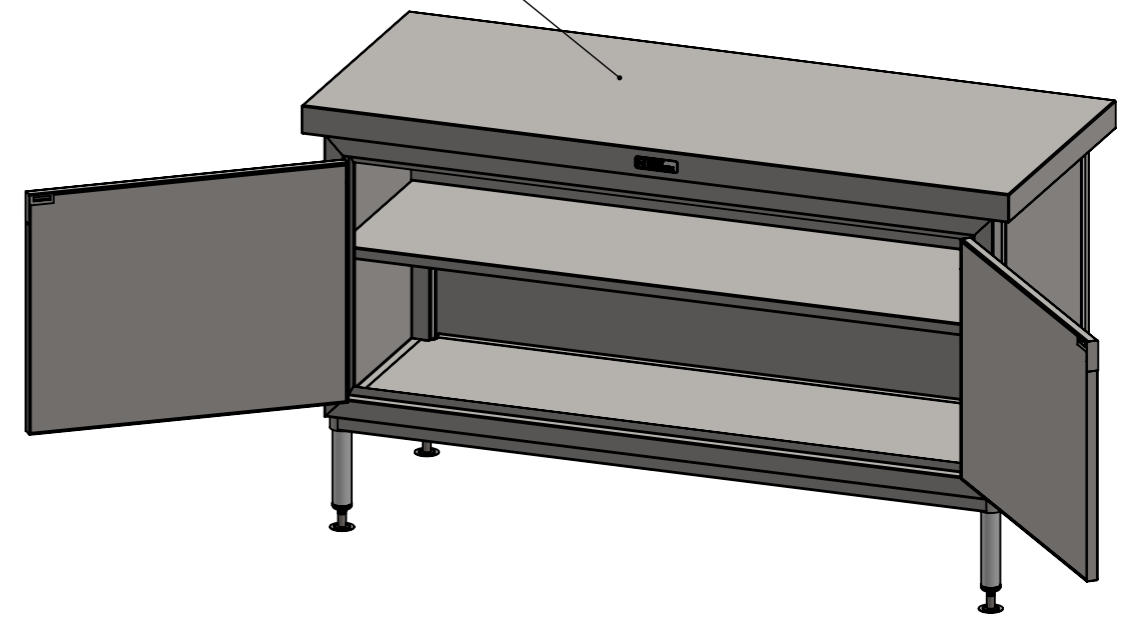

01-6-1500 & DPK
(NOT INCLUDED, ILLUSTRATION ONLY)

SIMPLY STAINLESS

Modular Sinks, Tables & Shelving
COPYRIGHT © 2022

This drawing is the property of CI GROUP PTY LTD. Tradings as SIMPLY STAINLESS and it may not be copied, reproduced or modified in whole or in part without prior written permission of CI GROUP PTY LTD. SIMPLY STAINLESS reserves the right to change specification and design without notice.

32-DPK-MS-6-1500
MID SHELF

SIZE: A3

SCALE : 1:10

CONSTRUCTION NOTES :

1. MADE FROM 1mm 201 STAINLESS STEEL.

32-DPK-MS-6-1500