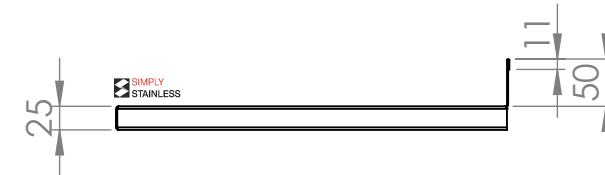

PLAN

FRONT ELEVATION

SIDE ELEVATION

01-6-1200 & DPK
(NOT INCLUDED, ILLUSTRATION ONLY)

Modular Sinks, Tables & Shelving
COPYRIGHT © 2022

This drawing is the property of CI GROUP PTY LTD. Tradings as SIMPLY STAINLESS and it may not be copied, reproduced or modified in whole or in part without prior written permission of CI GROUP PTY LTD. SIMPLY STAINLESS reserves the right to change specification and design without notice.

**32-DPK-MS-6-1200
MID SHELF**

SIZE: A3

SCALE : 1:8

CONSTRUCTION NOTES :

- 1. MADE FROM 1mm 201 STAINLESS STEEL.

32-DPK-MS-6-1200