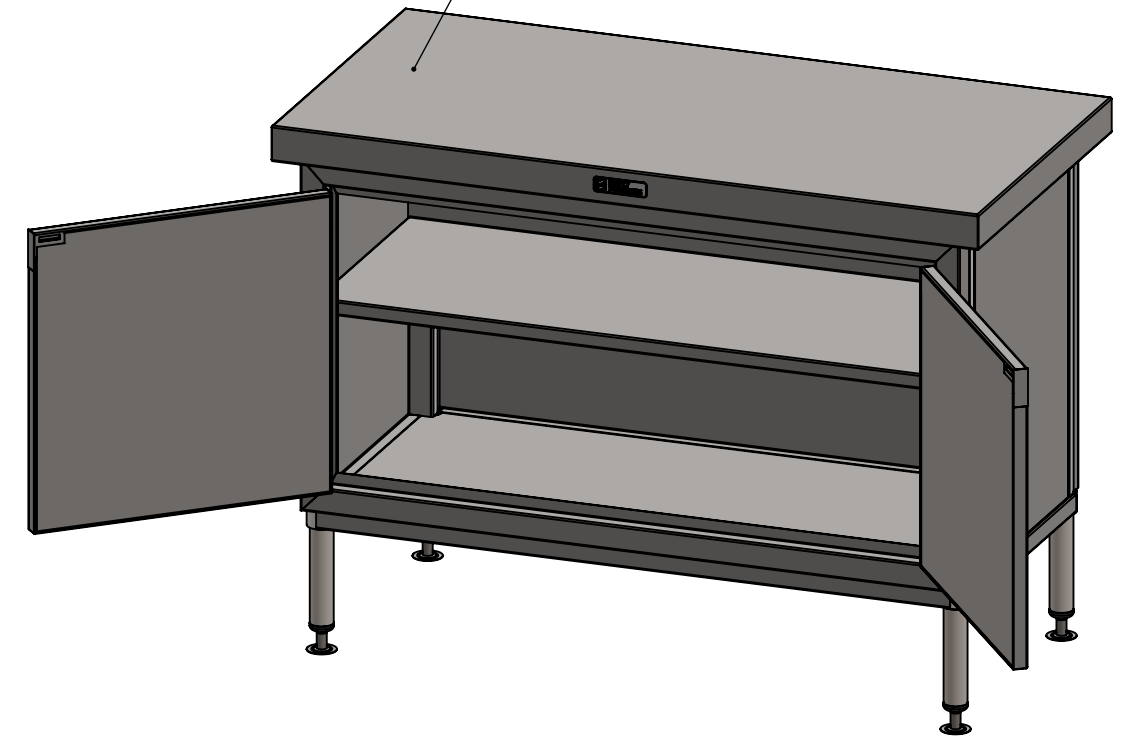

PLAN

FRONT ELEVATION

SIDE ELEVATION

01-6-1200 & DPK
(NOT INCLUDED, ILLUSTRATION ONLY)

Modular Sinks, Tables & Shelving
COPYRIGHT © 2022

This drawing is the property of CI GROUP PTY LTD. Tradings as SIMPLY STAINLESS and it may not be copied, reproduced or modified in whole or in part without prior written permission of CI GROUP PTY LTD. SIMPLY STAINLESS reserves the right to change specification and design without notice.

**32-DPK-MS-6-1200
MID SHELF**

SIZE: A3

SCALE : 1:8

CONSTRUCTION NOTES :

- 1. MADE FROM 1mm 201 STAINLESS STEEL.

32-DPK-MS-6-1200