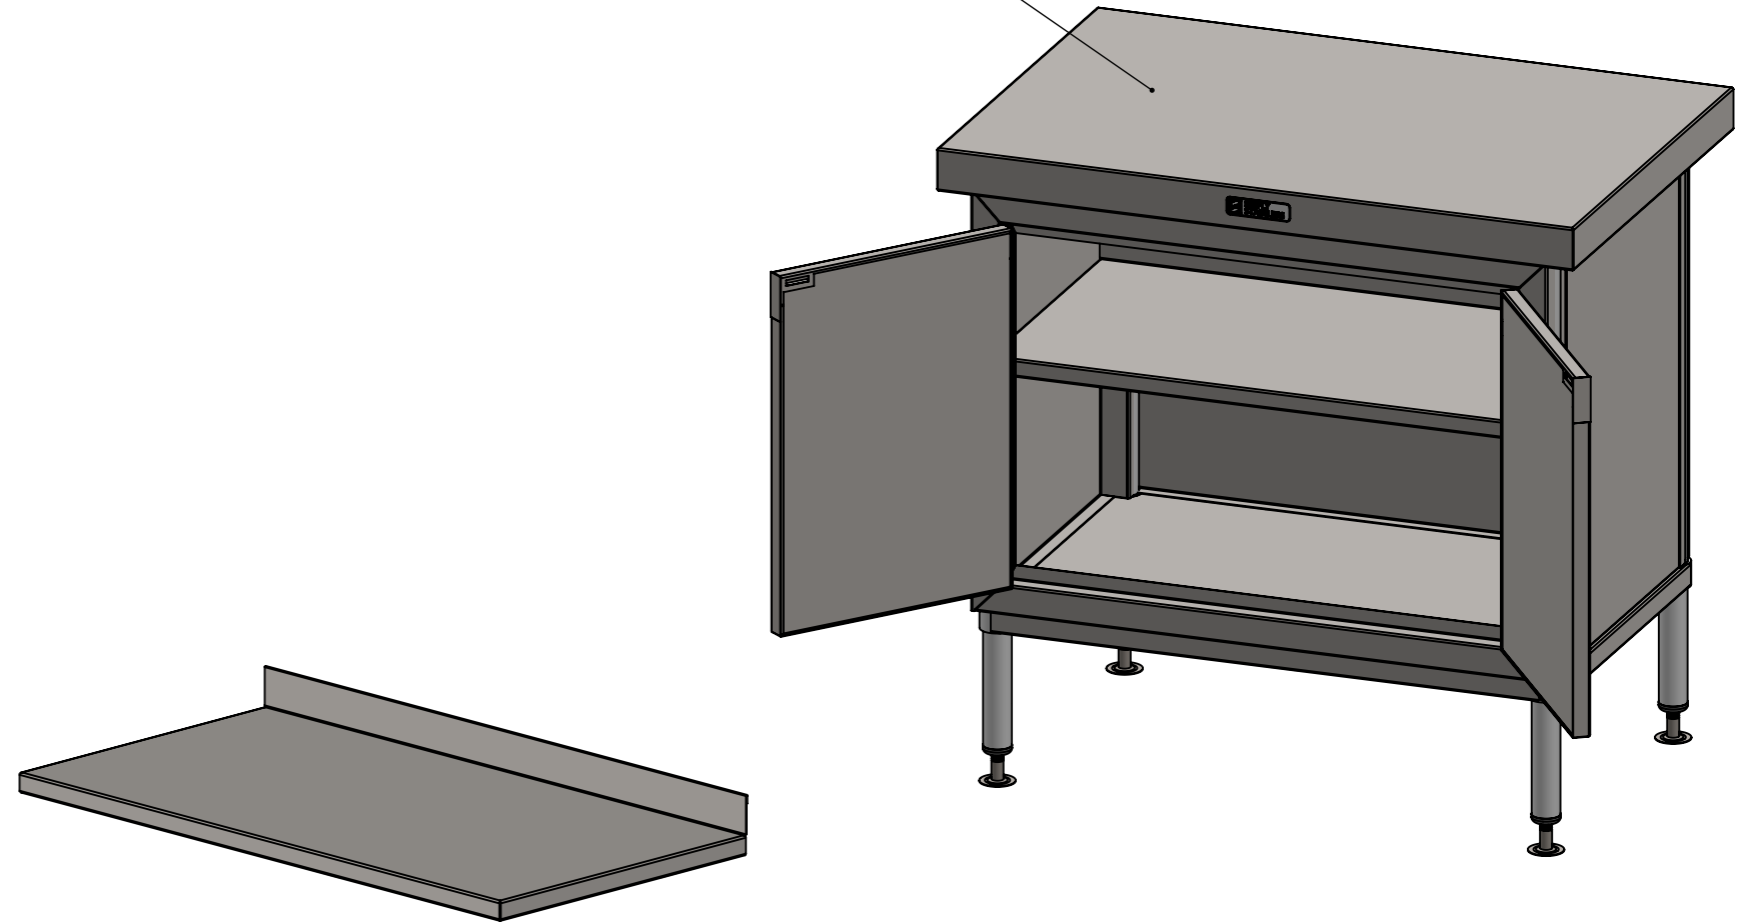

PLAN

FRONT ELEVATION

01-6-0900 & DPK
(NOT INCLUDED, ILLUSTRATION ONLY)

SIDE ELEVATION

Modular Sinks, Tables & Shelving

COPYRIGHT © 2022

This drawing is the property of CI GROUP PTY LTD. Tradings as SIMPLY STAINLESS and it may not be copied, reproduced or modified in whole or in part without prior written permission of CI GROUP PTY LTD. SIMPLY STAINLESS reserves the right to change specification and design without notice.

32-DPK-MS-6-0900
MID SHELF

SIZE: A3

SCALE : 1:7

CONSTRUCTION NOTES :

1. MADE FROM 1mm 201 STAINLESS STEEL.

32-DPK-MS-6-0900