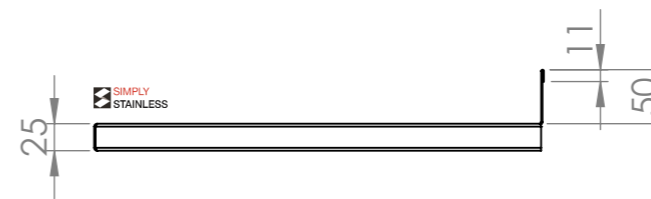

PLAN

FRONT ELEVATION

01-6-0900 & DPK
(NOT INCLUDED, ILLUSTRATION ONLY)

SIDE ELEVATION

Modular Sinks, Tables & Shelving

COPYRIGHT © 2022

This drawing is the property of CI GROUP PTY LTD. Tradings as SIMPLY STAINLESS and it may not be copied, reproduced or modified in whole or in part without prior written permission of CI GROUP PTY LTD. SIMPLY STAINLESS reserves the right to change specification and design without notice.

32-DPK-MS-6-0900
MID SHELF

SIZE: A3

SCALE : 1:7

CONSTRUCTION NOTES :

1. MADE FROM 1mm 201 STAINLESS STEEL.

32-DPK-MS-6-0900