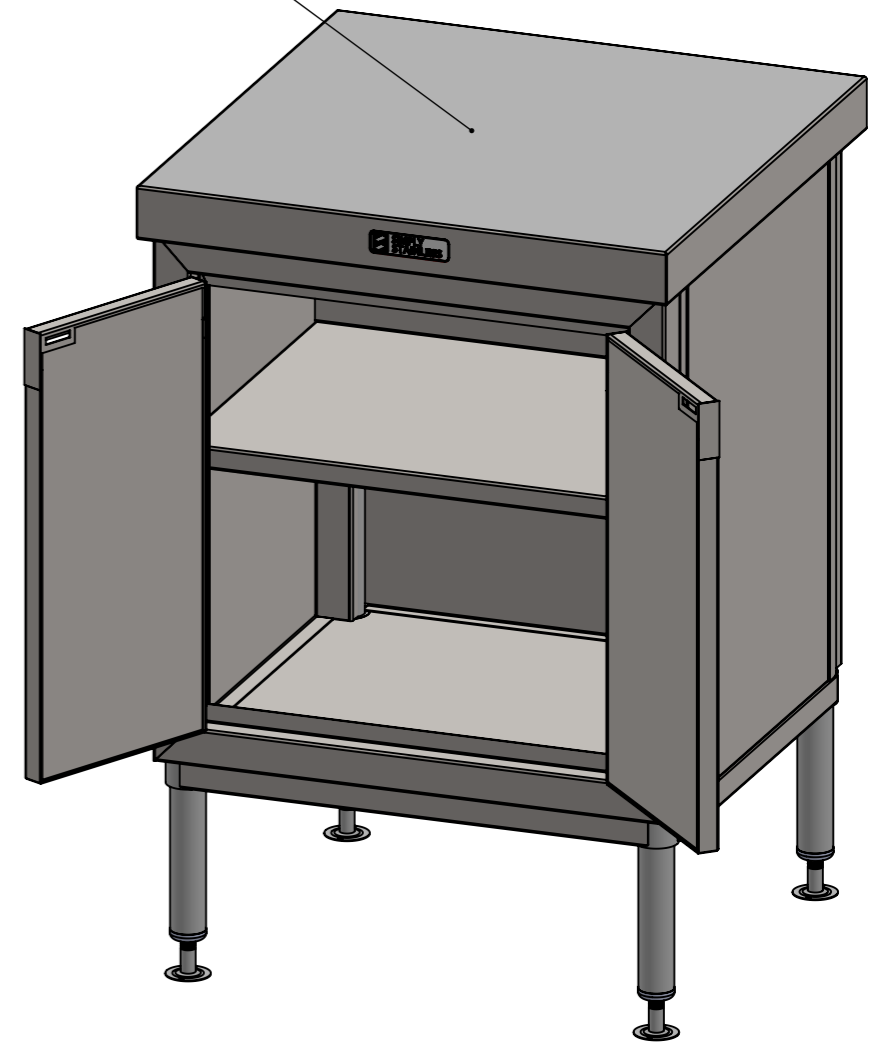

PLAN

01-6-0600 & DPK
(NOT INCLUDED, ILLUSTRATION ONLY)

FRONT ELEVATION

SIDE ELEVATION

SIMPLY STAINLESS

Modular Sinks, Tables & Shelving

COPYRIGHT © 2022

This drawing is the property of CI GROUP PTY LTD. Tradings as SIMPLY STAINLESS and it may not be copied, reproduced or modified in whole or in part without prior written permission of CI GROUP PTY LTD. SIMPLY STAINLESS reserves the right to change specification and design without notice.

**32-DPK-MS-6-0600
MID SHELF**

SIZE: A3

SCALE : 1:5

CONSTRUCTION NOTES :

1. MADE FROM 1mm 201 STAINLESS STEEL.

32-DPK-MS-6-0600