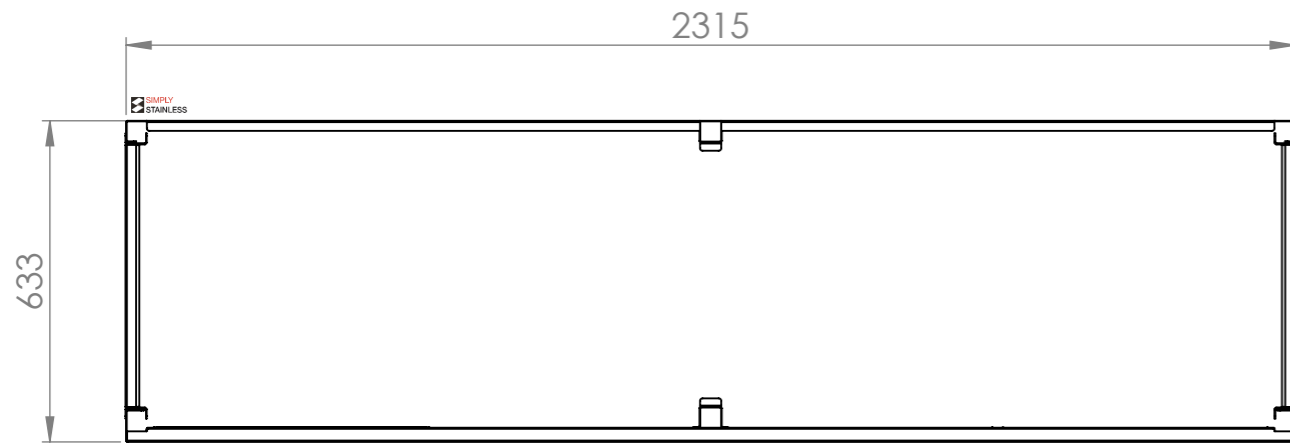

01-7-2400
(not included, illustration only)

PLAN

FRONT ELEVATION

SIDE ELEVATION

SIMPLY
STAINLESS

Modular Sinks, Tables & Shelving

COPYRIGHT © 2022

This drawing is the property of CI GROUP PTY LTD. Tradings as SIMPLY STAINLESS and it may not be copied, reproduced or modified in whole or in part without prior written permission of CI GROUP PTY LTD. SIMPLY STAINLESS reserves the right to change specification and design without notice.

32-DPK-7-2400
DOOR PANEL KIT

SIZE: A3

SCALE : 1:10

CONSTRUCTION NOTES :

1. MADE FROM 1.2mm STAINLESS STEEL.

32-DPK-7-2400