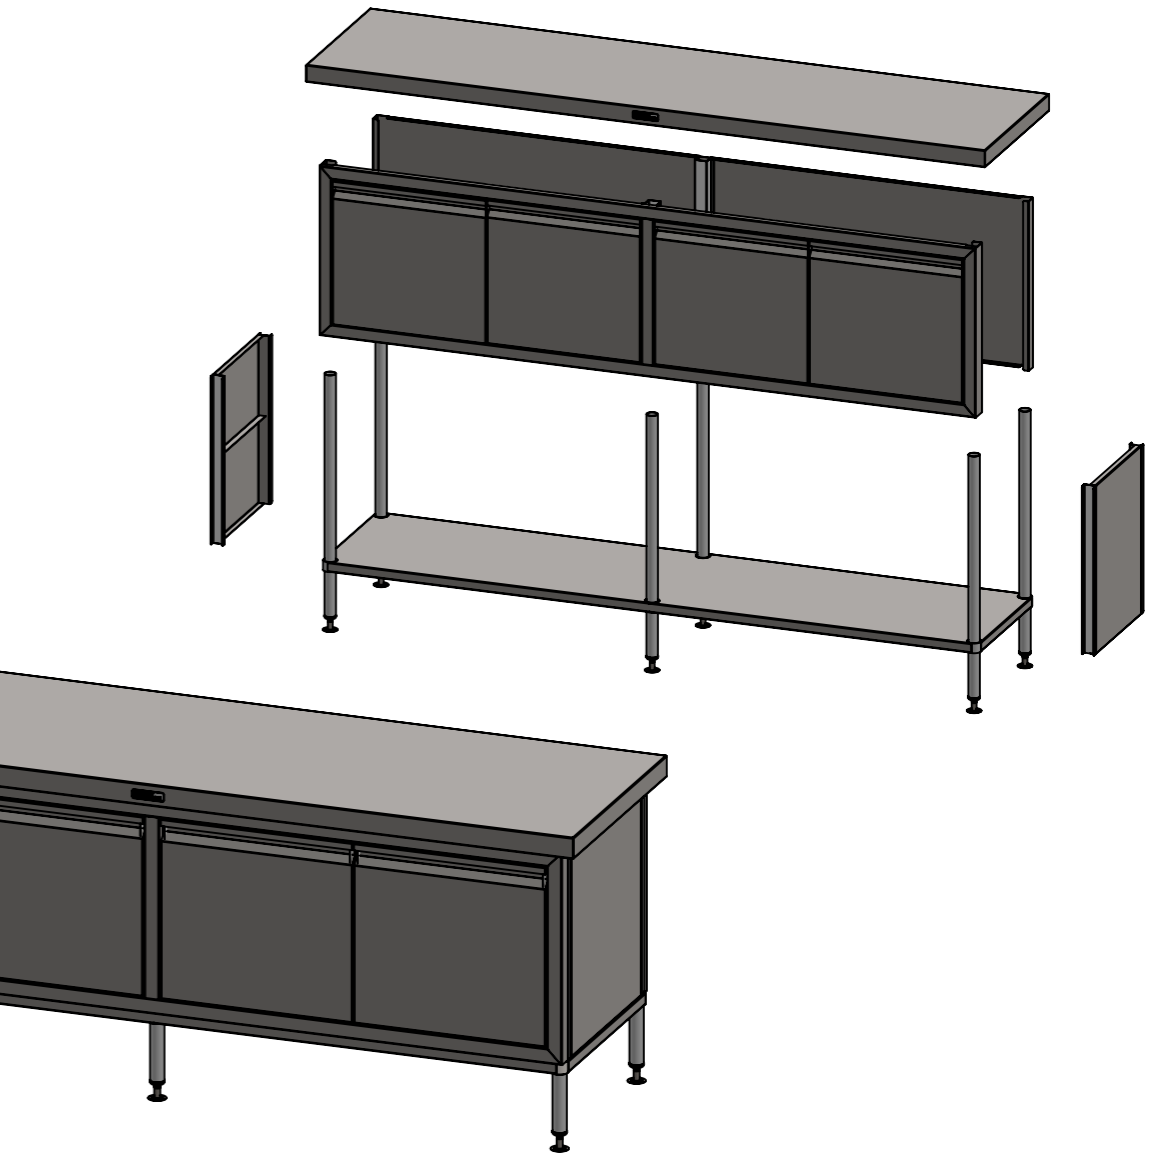

01-7-2400
(not included, illustration only)

PLAN

FRONT ELEVATION

SIDE ELEVATION

SIMPLY
STAINLESS

Modular Sinks, Tables & Shelving

COPYRIGHT © 2022

This drawing is the property of CI GROUP PTY LTD. Tradings as SIMPLY STAINLESS and it may not be copied, reproduced or modified in whole or in part without prior written permission of CI GROUP PTY LTD. SIMPLY STAINLESS reserves the right to change specification and design without notice.

32-DPK-7-2400
DOOR PANEL KIT

SIZE: A3

SCALE : 1:10

CONSTRUCTION NOTES :

1. MADE FROM 1.2mm STAINLESS STEEL.

32-DPK-7-2400