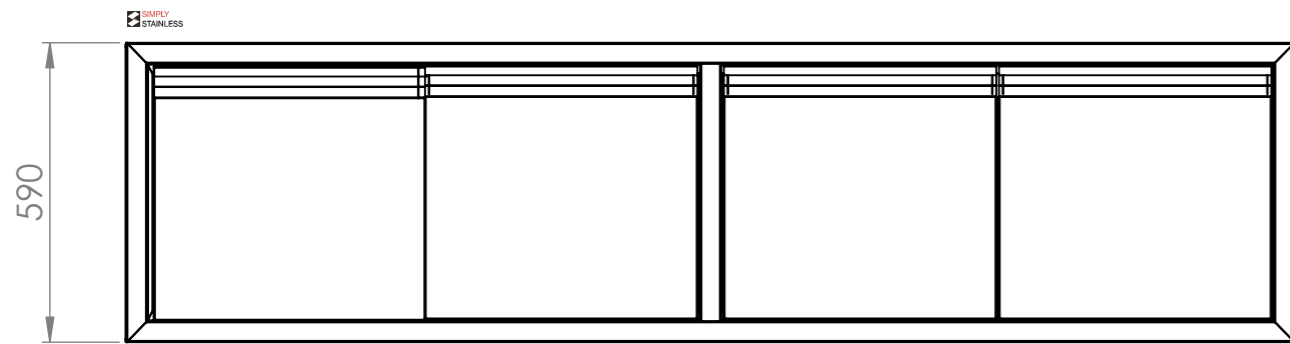

01-7-2400
(not included, illustration only)

PLAN

FRONT ELEVATION

SIDE ELEVATION

SIMPLY
STAINLESS

Modular Sinks, Tables & Shelving

COPYRIGHT © 2022

This drawing is the property of CI GROUP PTY LTD. Tradings as SIMPLY STAINLESS and it may not be copied, reproduced or modified in whole or in part without prior written permission of CI GROUP PTY LTD. SIMPLY STAINLESS reserves the right to change specification and design without notice.

32-DPK-7-2400
DOOR PANEL KIT

SIZE: A3

SCALE : 1:10

CONSTRUCTION NOTES :

1. MADE FROM 1.2mm STAINLESS STEEL.

32-DPK-7-2400