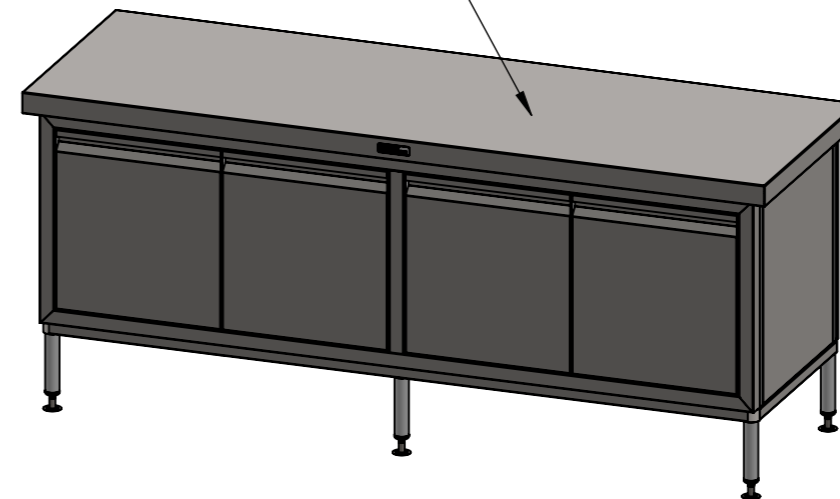

PLAN

FRONT ELEVATION

01-7-2100
(not included, illustration only)

SIDE ELEVATION

Modular Sinks, Tables & Shelving

COPYRIGHT © 2022

This drawing is the property of CI GROUP PTY LTD. Tradings as SIMPLY STAINLESS and it may not be copied, reproduced or modified in whole or in part without prior written permission of CI GROUP PTY LTD. SIMPLY STAINLESS reserves the right to change specification and design without notice.

**32-DPK-7-2100
DOOR PANEL KIT**

SIZE: A3

SCALE : 1:10

CONSTRUCTION NOTES :

1. MADE FROM 1.2mm STAINLESS STEEL.

32-DPK-7-2100