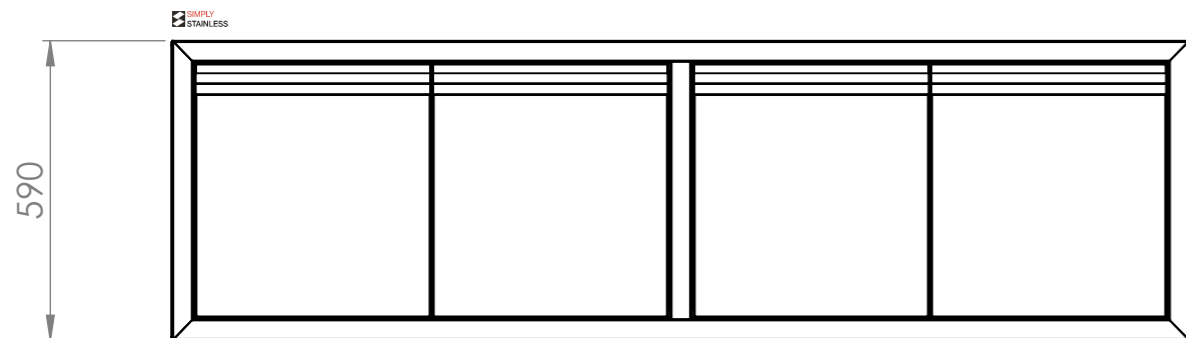

PLAN

FRONT ELEVATION

01-7-2100
(not included, illustration only)

SIDE ELEVATION

Modular Sinks, Tables & Shelving

COPYRIGHT © 2022

This drawing is the property of CI GROUP PTY LTD. Tradings as SIMPLY STAINLESS and it may not be copied, reproduced or modified in whole or in part without prior written permission of CI GROUP PTY LTD. SIMPLY STAINLESS reserves the right to change specification and design without notice.

**32-DPK-7-2100
DOOR PANEL KIT**

SIZE: A3

SCALE : 1:10

CONSTRUCTION NOTES :

1. MADE FROM 1.2mm STAINLESS STEEL.

32-DPK-7-2100