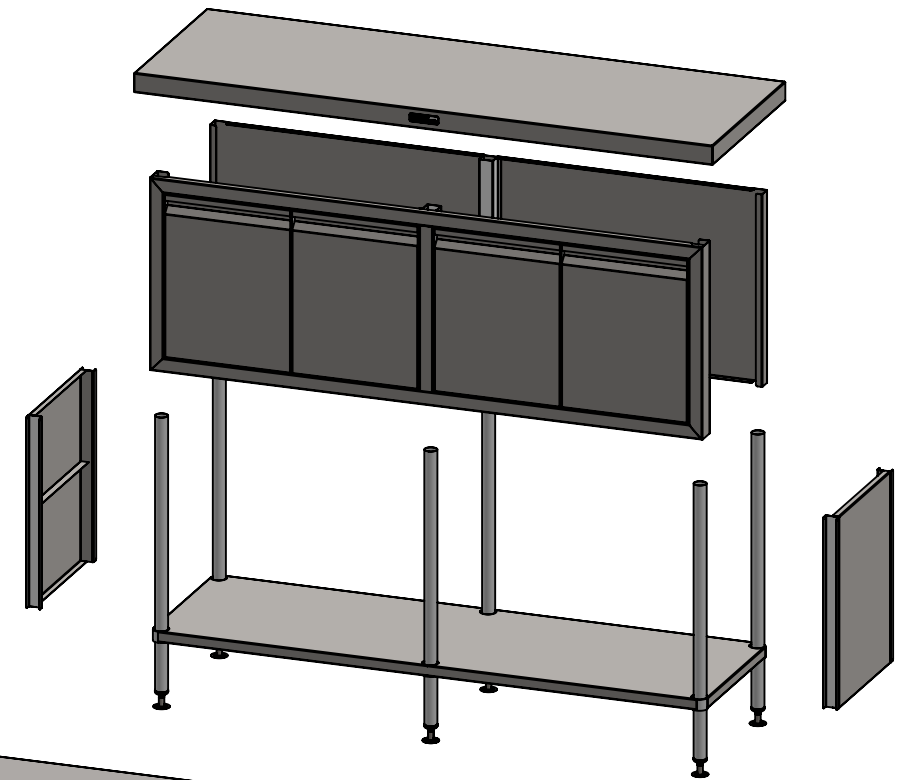

PLAN

FRONT ELEVATION

01-7-1800
(not included, illustration only)

SIDE ELEVATION

Modular Sinks, Tables & Shelving

COPYRIGHT © 2022

This drawing is the property of CI GROUP PTY LTD. Tradings as SIMPLY STAINLESS and it may not be copied, reproduced or modified in whole or in part without prior written permission of CI GROUP PTY LTD. SIMPLY STAINLESS reserves the right to change specification and design without notice.

**32-DPK-7-1800
DOOR PANEL KIT**

SIZE: A3

SCALE : 1:10

CONSTRUCTION NOTES :

1. MADE FROM 1.2mm STAINLESS STEEL.

32-DPK-7-1800