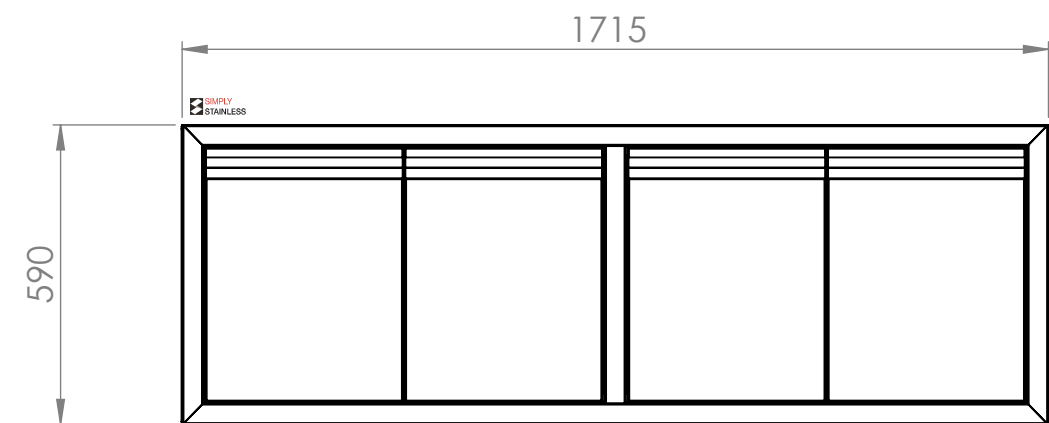

PLAN

FRONT ELEVATION

01-7-1800
(not included, illustration only)

SIDE ELEVATION

Modular Sinks, Tables & Shelving

COPYRIGHT © 2022

This drawing is the property of CI GROUP PTY LTD. Tradings as SIMPLY STAINLESS and it may not be copied, reproduced or modified in whole or in part without prior written permission of CI GROUP PTY LTD. SIMPLY STAINLESS reserves the right to change specification and design without notice.

**32-DPK-7-1800
DOOR PANEL KIT**

SIZE: A3

SCALE : 1:10

CONSTRUCTION NOTES :

1. MADE FROM 1.2mm STAINLESS STEEL.

32-DPK-7-1800