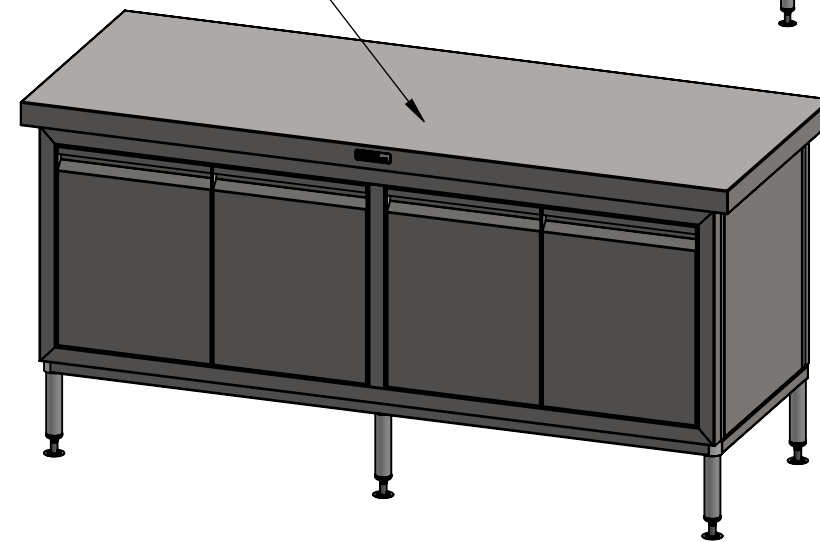

PLAN

FRONT ELEVATION

01-7-1800
(not included, illustration only)

SIDE ELEVATION

Modular Sinks, Tables & Shelving

COPYRIGHT © 2022

This drawing is the property of CI GROUP PTY LTD. Tradings as SIMPLY STAINLESS and it may not be copied, reproduced or modified in whole or in part without prior written permission of CI GROUP PTY LTD. SIMPLY STAINLESS reserves the right to change specification and design without notice.

**32-DPK-7-1800
DOOR PANEL KIT**

SIZE: A3

SCALE : 1:10

CONSTRUCTION NOTES :

1. MADE FROM 1.2mm STAINLESS STEEL.

32-DPK-7-1800