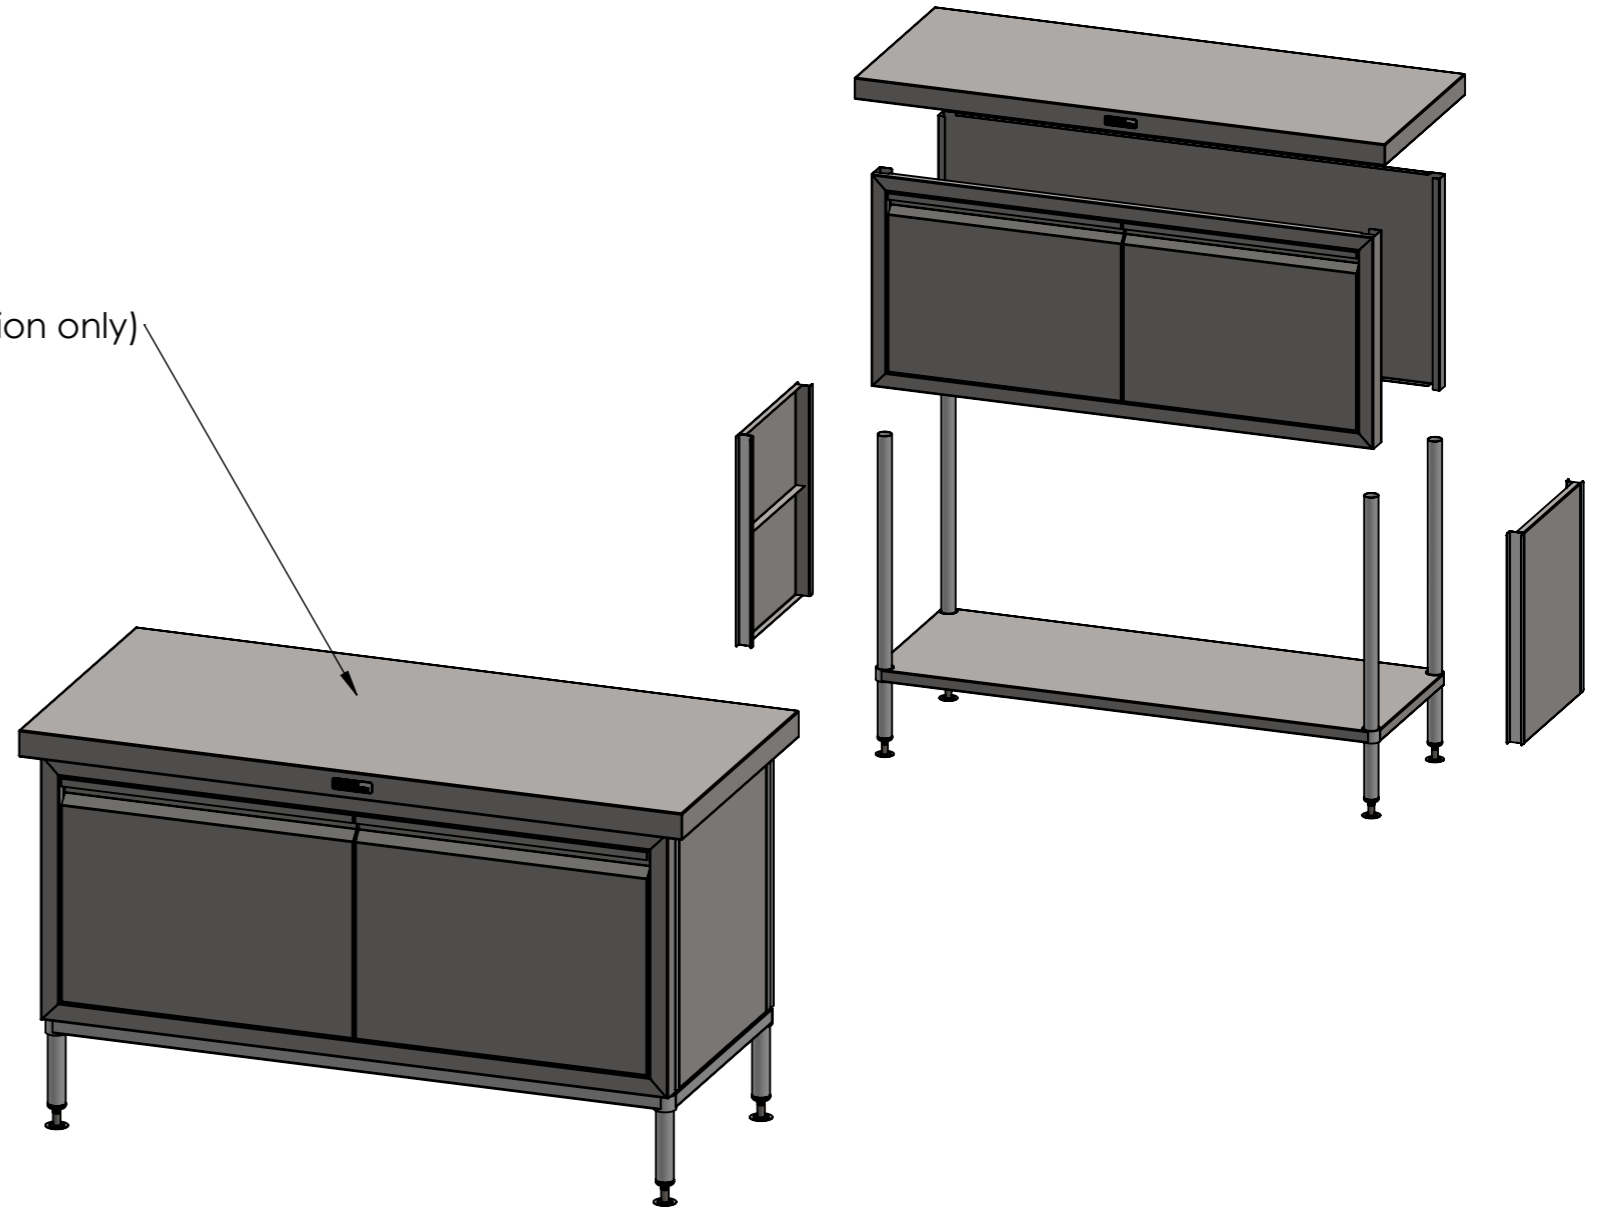

PLAN

FRONT ELEVATION

01-7-1500
(not included, illustration only)

SIDE ELEVATION

SIMPLY STAINLESS

Modular Sinks, Tables & Shelving

COPYRIGHT © 2022

This drawing is the property of CI GROUP PTY LTD. Tradings as SIMPLY STAINLESS and it may not be copied, reproduced or modified in whole or in part without prior written permission of CI GROUP PTY LTD. SIMPLY STAINLESS reserves the right to change specification and design without notice.

**32-DPK-7-1500
DOOR PANEL KIT**

SIZE: A3

SCALE : 1:10

CONSTRUCTION NOTES :

1. MADE FROM 1.2mm STAINLESS STEEL.

32-DPK-7-1500