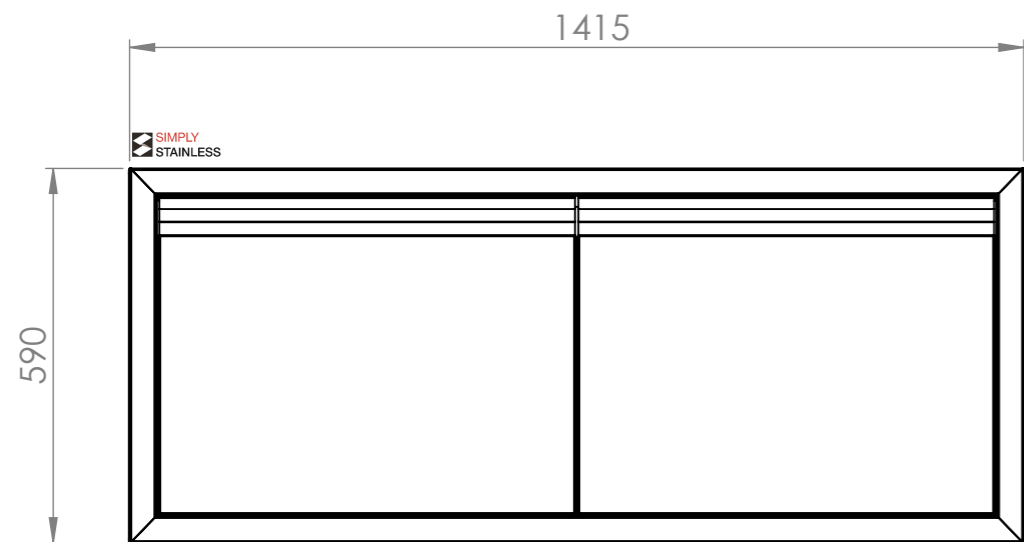

PLAN

FRONT ELEVATION

01-7-1500
(not included, illustration only)

SIDE ELEVATION

SIMPLY STAINLESS

Modular Sinks, Tables & Shelving

COPYRIGHT © 2022

This drawing is the property of CI GROUP PTY LTD. Tradings as SIMPLY STAINLESS and it may not be copied, reproduced or modified in whole or in part without prior written permission of CI GROUP PTY LTD. SIMPLY STAINLESS reserves the right to change specification and design without notice.

**32-DPK-7-1500
DOOR PANEL KIT**

SIZE: A3

SCALE : 1:10

CONSTRUCTION NOTES :

1. MADE FROM 1.2mm STAINLESS STEEL.

32-DPK-7-1500