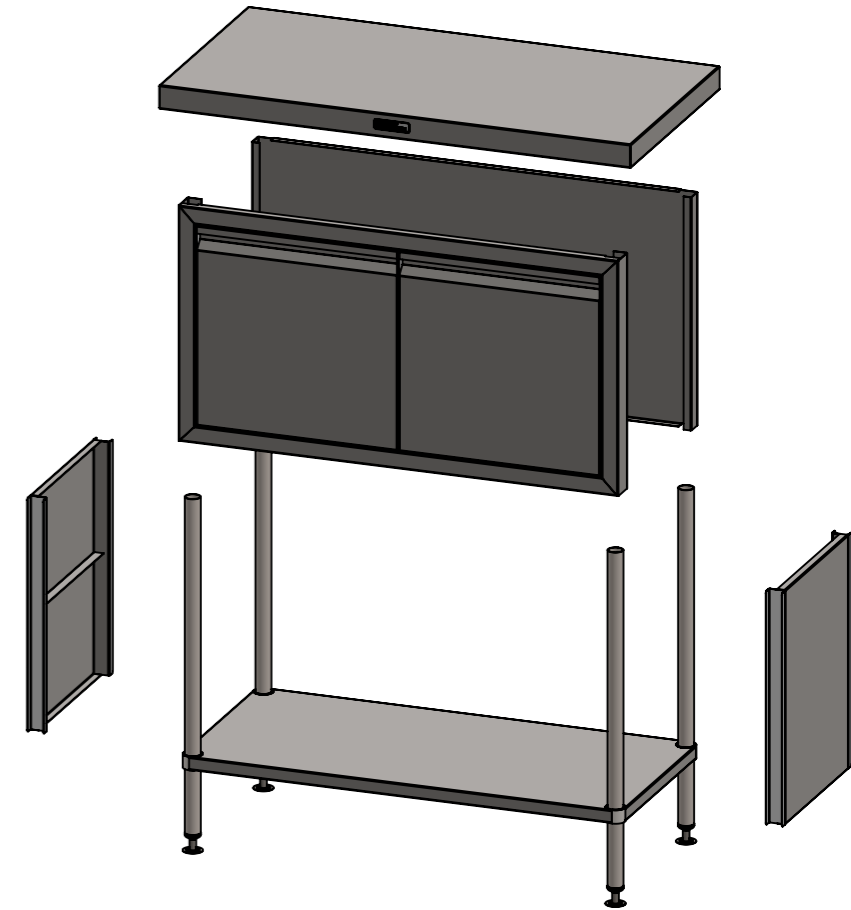

01-7-1200
(not included, illustration only)

PLAN

FRONT ELEVATION

SIDE ELEVATION

www.simplystainless.com
Modular Sinks Tables and Shelving
COPYRIGHT © 2021
This drawing is the property of CI GROUP PTY LTD.
Tradings as SIMPLY STAINLESS and It may not be
copied, reproduced or modified in whole or in part
without prior written permission of CI GROUP PTY
LTD. SIMPLY STAINLESS reserves the right to
change specification and design without notice.

32-DPK-7-1200
DOOR PANEL KIT

SIZE: A3

SCALE : 1:10

CONSTRUCTION NOTES :

- 1. MADE FROM 1.2mm STAINLESS STEEL.

32-DPK-7-1200