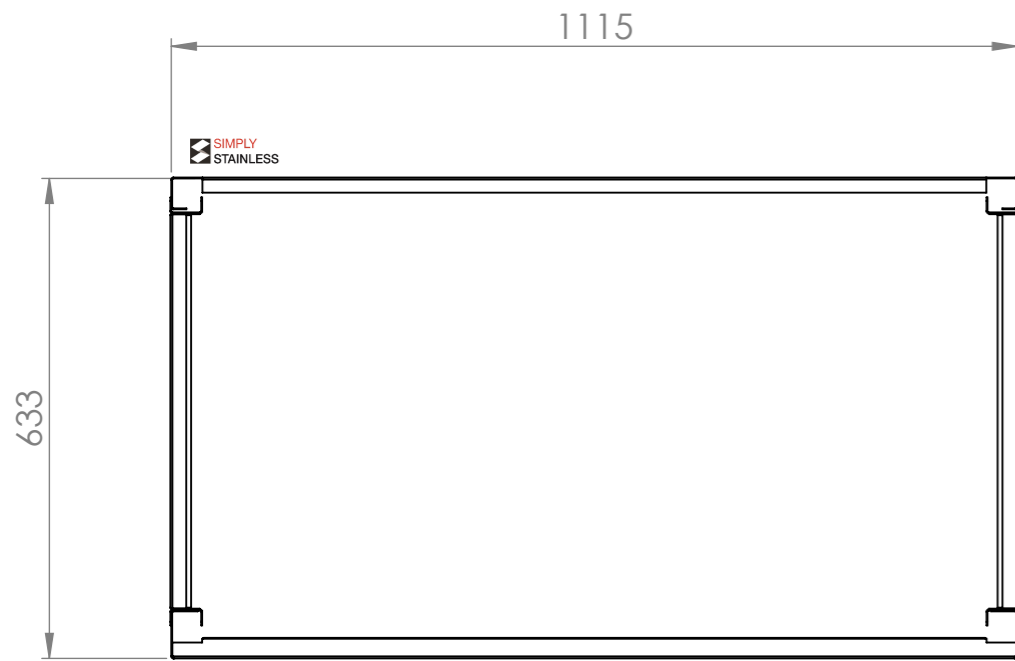

01-7-1200
(not included, illustration only)

PLAN

FRONT ELEVATION

SIDE ELEVATION

www.simplystainless.com
Modular Sinks Tables and Shelving
COPYRIGHT © 2021
This drawing is the property of CI GROUP PTY LTD.
Tradings as SIMPLY STAINLESS and It may not be
copied, reproduced or modified in whole or in part
without prior written permission of CI GROUP PTY
LTD. SIMPLY STAINLESS reserves the right to
change specification and design without notice.

32-DPK-7-1200
DOOR PANEL KIT

SIZE: A3

SCALE : 1:10

CONSTRUCTION NOTES :

- 1. MADE FROM 1.2mm STAINLESS STEEL.

32-DPK-7-1200