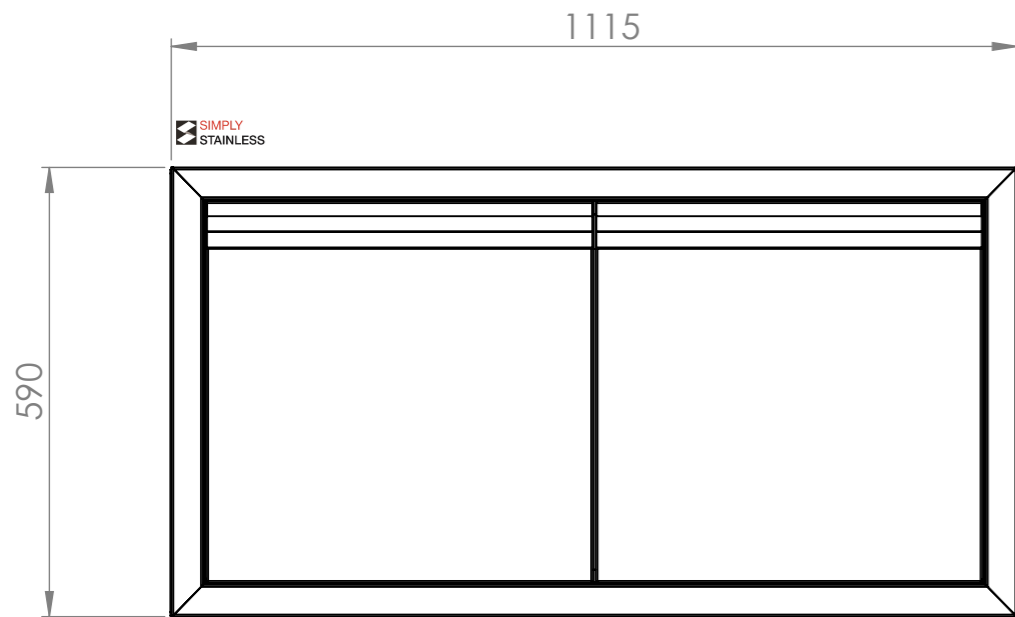

01-7-1200
(not included, illustration only)

PLAN

FRONT ELEVATION

SIDE ELEVATION

www.simplystainless.com
Modular Sinks Tables and Shelving
COPYRIGHT © 2021
This drawing is the property of CI GROUP PTY LTD.
Tradings as SIMPLY STAINLESS and It may not be
copied, reproduced or modified in whole or in part
without prior written permission of CI GROUP PTY
LTD. SIMPLY STAINLESS reserves the right to
change specification and design without notice.

32-DPK-7-1200
DOOR PANEL KIT

SIZE: A3

SCALE : 1:10

CONSTRUCTION NOTES :

- 1. MADE FROM 1.2mm STAINLESS STEEL.

32-DPK-7-1200