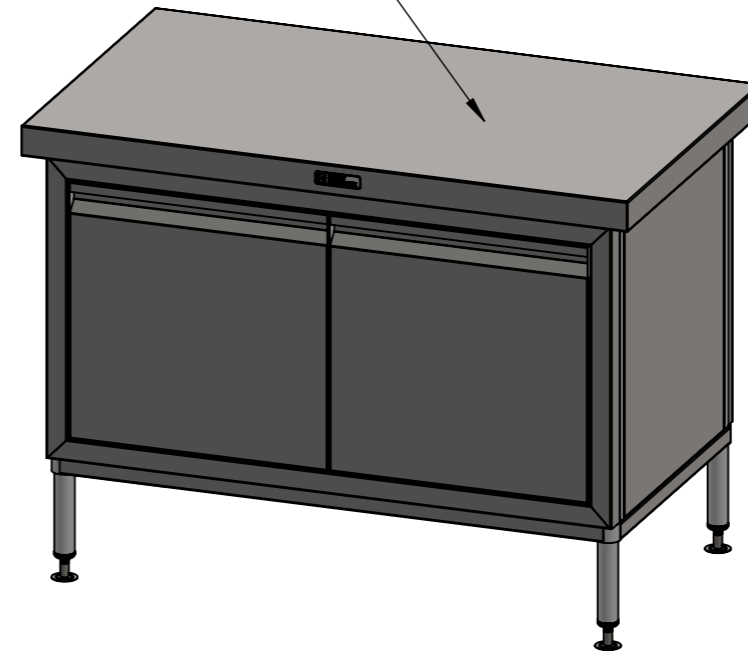

01-7-1200
(not included, illustration only)

PLAN

FRONT ELEVATION

SIDE ELEVATION

www.simplystainless.com
Modular Sinks Tables and Shelving
COPYRIGHT © 2021
This drawing is the property of CI GROUP PTY LTD.
Tradings as SIMPLY STAINLESS and It may not be
copied, reproduced or modified in whole or in part
without prior written permission of CI GROUP PTY
LTD. SIMPLY STAINLESS reserves the right to
change specification and design without notice.

32-DPK-7-1200
DOOR PANEL KIT

SIZE: A3

SCALE : 1:10

CONSTRUCTION NOTES :

- 1. MADE FROM 1.2mm STAINLESS STEEL.

32-DPK-7-1200