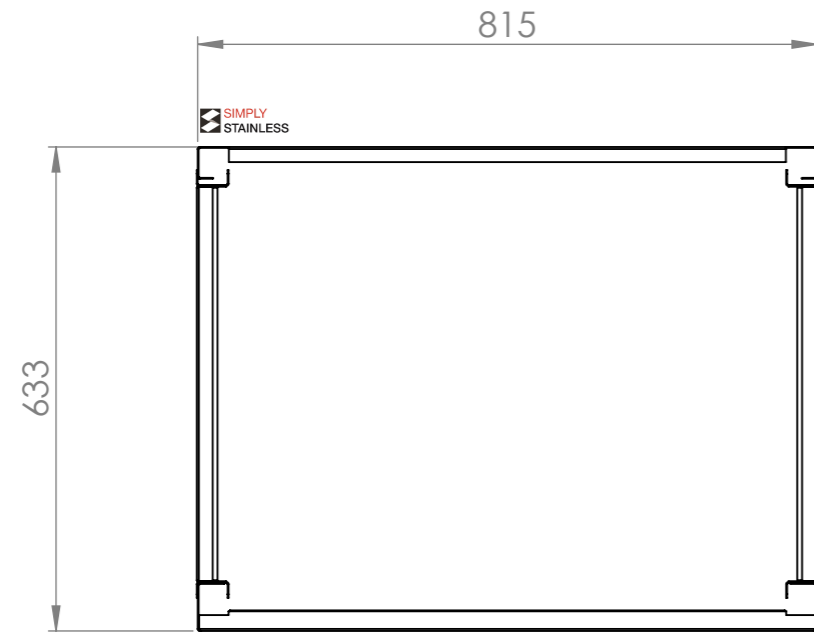

01-7-0900
(not included, illustration only)

PLAN

FRONT ELEVATION

SIDE ELEVATION

SIMPLY STAINLESS
 Modular Sinks, Tables & Shelving
 COPYRIGHT © 2022
 This drawing is the property of CI GROUP PTY LTD. Tradings as SIMPLY STAINLESS and it may not be copied, reproduced or modified in whole or in part without prior written permission of CI GROUP PTY LTD. SIMPLY STAINLESS reserves the right to change specification and design without notice.

32-DPK-7-0900
DOOR PANEL KIT

SIZE: A3

SCALE : 1:10

CONSTRUCTION NOTES :

1. MADE FROM 1.2mm STAINLESS STEEL.

32-DPK-7-0900