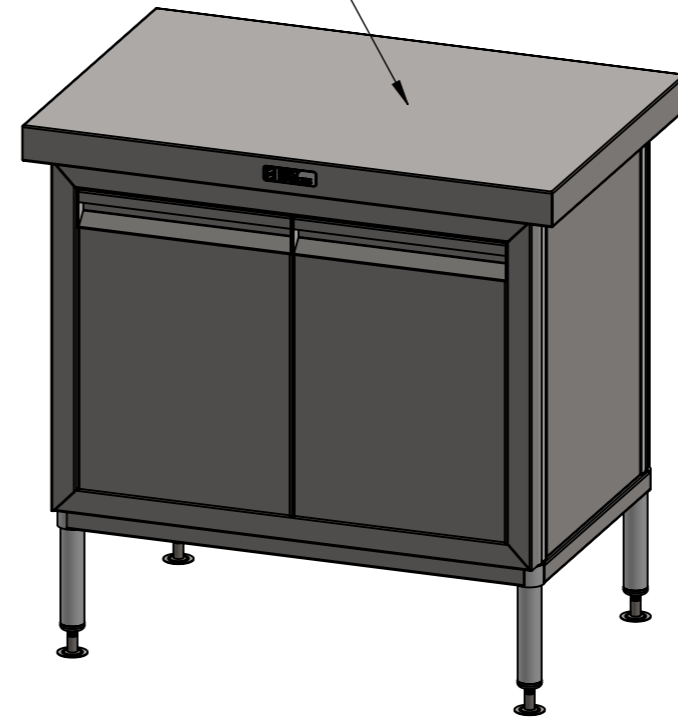

01-7-0900
(not included, illustration only)

PLAN

FRONT ELEVATION

SIDE ELEVATION

SIMPLY STAINLESS
 Modular Sinks, Tables & Shelving
 COPYRIGHT © 2022
 This drawing is the property of CI GROUP PTY LTD. Tradings as SIMPLY STAINLESS and it may not be copied, reproduced or modified in whole or in part without prior written permission of CI GROUP PTY LTD. SIMPLY STAINLESS reserves the right to change specification and design without notice.

32-DPK-7-0900
DOOR PANEL KIT

SIZE: A3

SCALE : 1:10

CONSTRUCTION NOTES :

1. MADE FROM 1.2mm STAINLESS STEEL.

32-DPK-7-0900