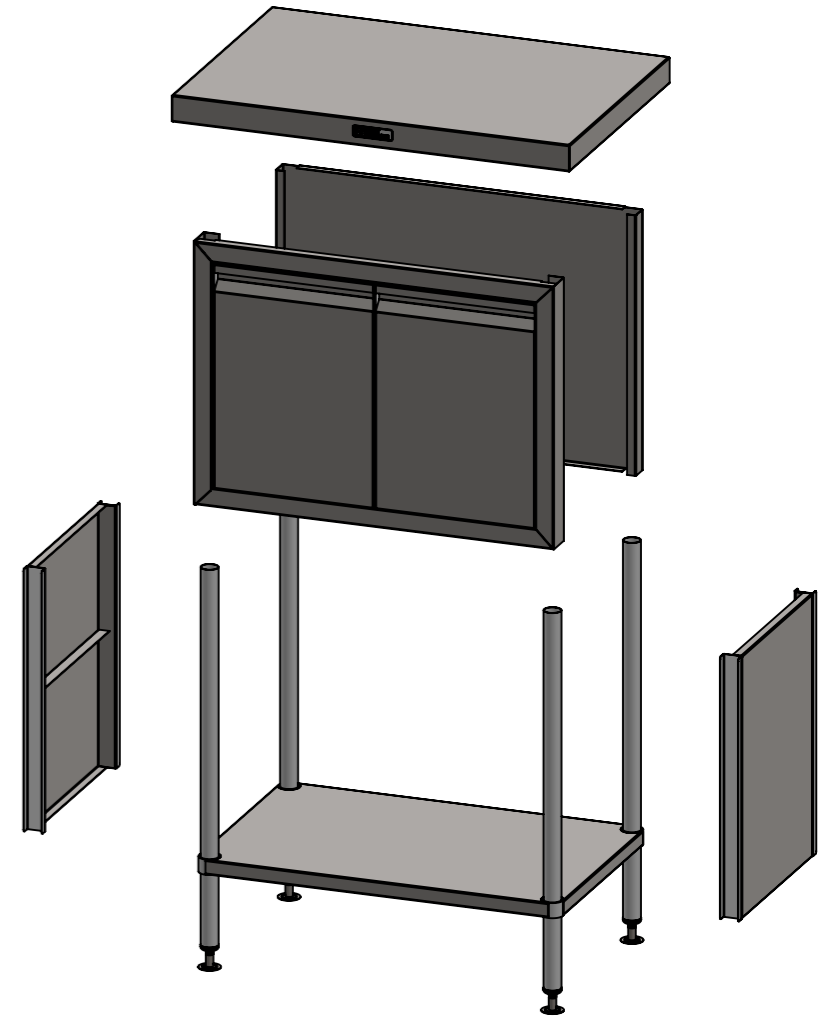

01-7-0900
(not included, illustration only)

PLAN

FRONT ELEVATION

SIDE ELEVATION

SIMPLY STAINLESS
 Modular Sinks, Tables & Shelving
 COPYRIGHT © 2022
 This drawing is the property of CI GROUP PTY LTD. Tradings as SIMPLY STAINLESS and it may not be copied, reproduced or modified in whole or in part without prior written permission of CI GROUP PTY LTD. SIMPLY STAINLESS reserves the right to change specification and design without notice.

32-DPK-7-0900
DOOR PANEL KIT

SIZE: A3

SCALE : 1:10

CONSTRUCTION NOTES :

1. MADE FROM 1.2mm STAINLESS STEEL.

32-DPK-7-0900