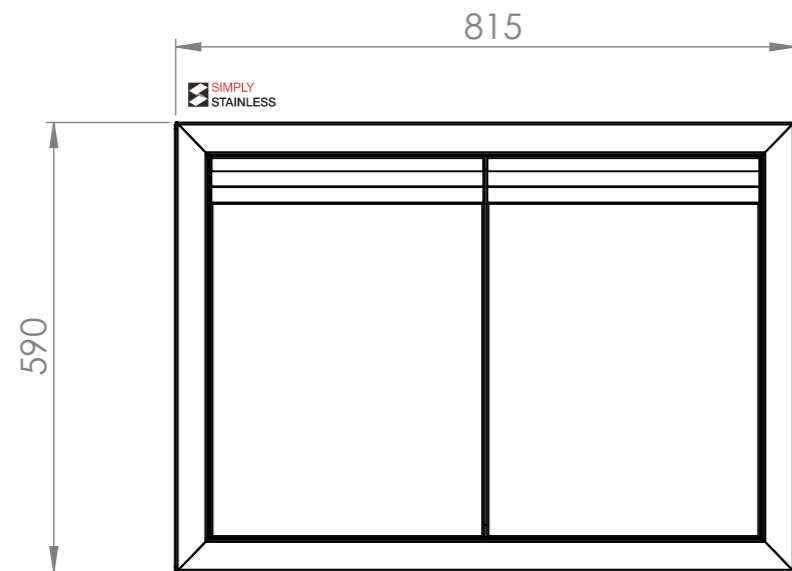

01-7-0900
(not included, illustration only)

PLAN

FRONT ELEVATION

SIDE ELEVATION

SIMPLY STAINLESS
 Modular Sinks, Tables & Shelving
 COPYRIGHT © 2022
 This drawing is the property of CI GROUP PTY LTD. Tradings as SIMPLY STAINLESS and it may not be copied, reproduced or modified in whole or in part without prior written permission of CI GROUP PTY LTD. SIMPLY STAINLESS reserves the right to change specification and design without notice.

32-DPK-7-0900
DOOR PANEL KIT

SIZE: A3

SCALE : 1:10

CONSTRUCTION NOTES :

1. MADE FROM 1.2mm STAINLESS STEEL.

32-DPK-7-0900