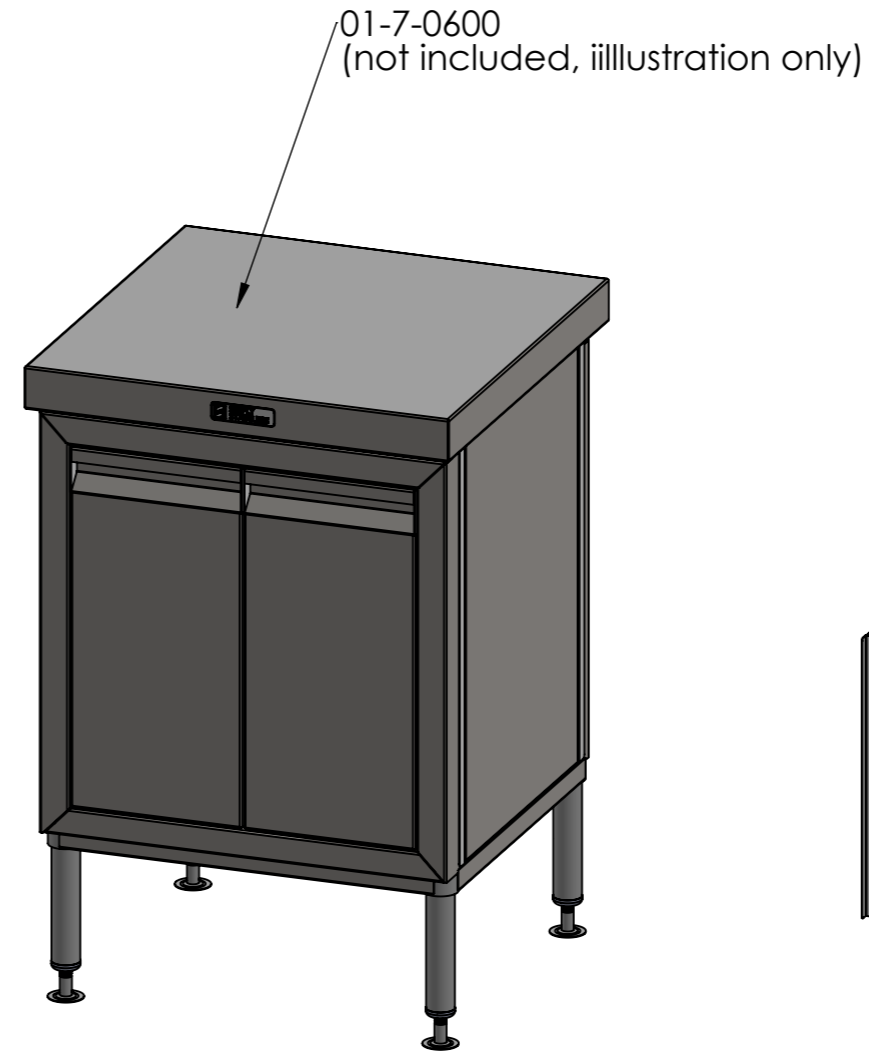

PLAN

FRONT ELEVATION

SIDE ELEVATION

**SIMPLY STAINLESS**  
 Modular Sinks, Tables & Shelving  
 COPYRIGHT © 2022  
 This drawing is the property of CI GROUP PTY LTD. Tradings as SIMPLY STAINLESS and it may not be copied, reproduced or modified in whole or in part without prior written permission of CI GROUP PTY LTD. SIMPLY STAINLESS reserves the right to change specification and design without notice.

**32-DPK-7-0600**  
**DOOR PANEL KIT**

SIZE: A3

SCALE : 1:8

**CONSTRUCTION NOTES :**

1. MADE FROM 1.2mm STAINLESS STEEL.

**32-DPK-7-0600**