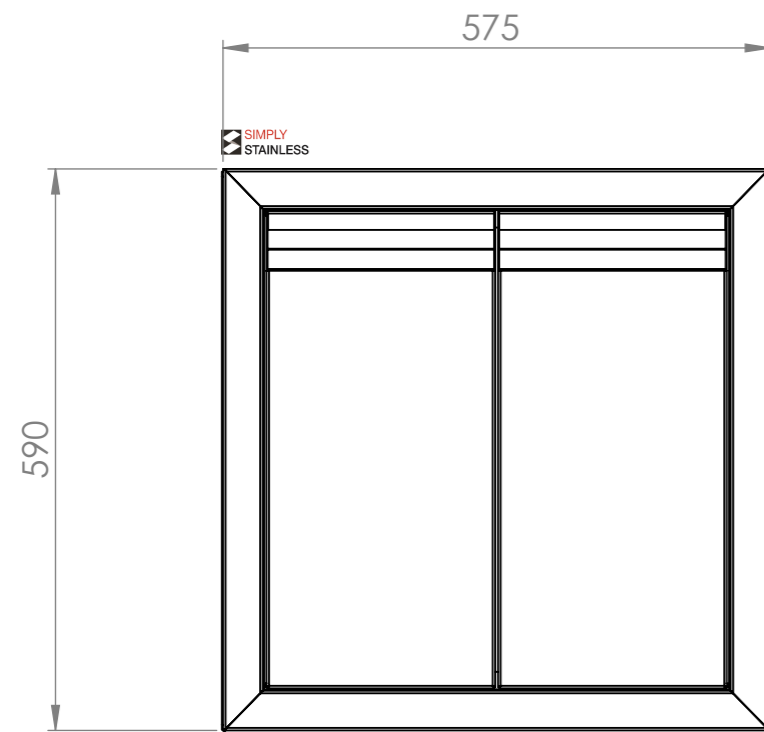

PLAN

FRONT ELEVATION

SIDE ELEVATION

**SIMPLY STAINLESS**  
 Modular Sinks, Tables & Shelving  
 COPYRIGHT © 2022  
 This drawing is the property of CI GROUP PTY LTD. Tradings as SIMPLY STAINLESS and it may not be copied, reproduced or modified in whole or in part without prior written permission of CI GROUP PTY LTD. SIMPLY STAINLESS reserves the right to change specification and design without notice.

**32-DPK-7-0600**  
**DOOR PANEL KIT**

SIZE: A3

SCALE : 1:8

**CONSTRUCTION NOTES :**

1. MADE FROM 1.2mm STAINLESS STEEL.

**32-DPK-7-0600**