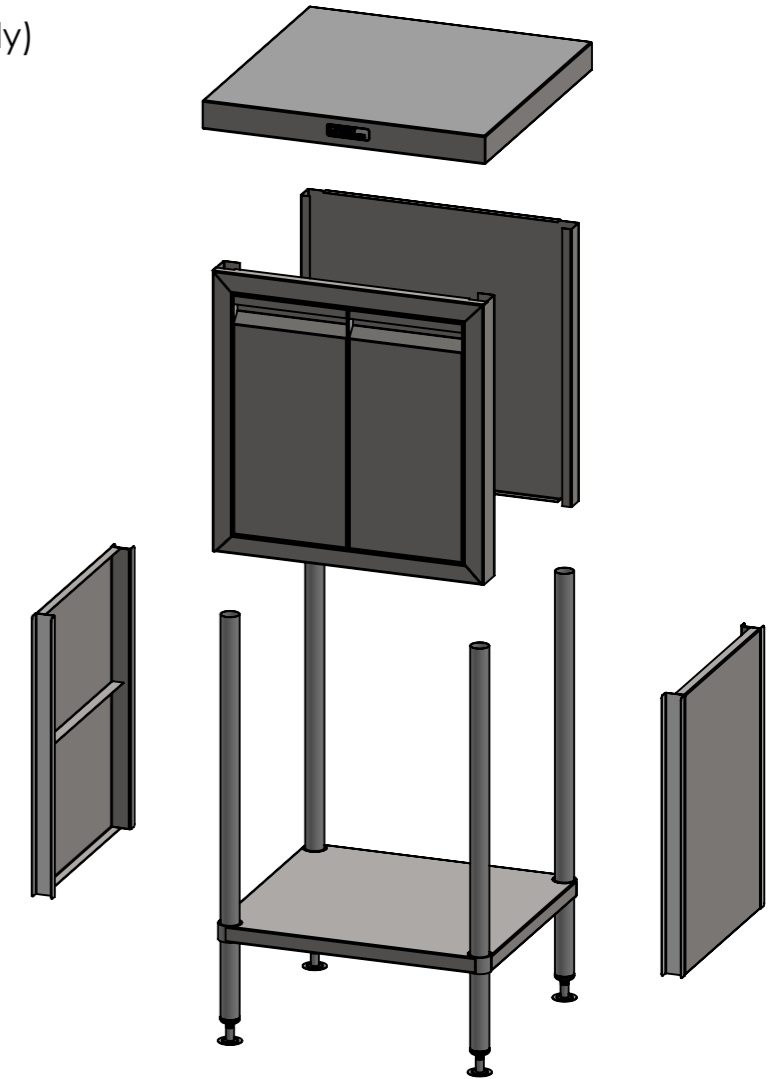

PLAN

FRONT ELEVATION

SIDE ELEVATION

**SIMPLY STAINLESS**  
 Modular Sinks, Tables & Shelving  
 COPYRIGHT © 2022  
 This drawing is the property of CI GROUP PTY LTD. Tradings as SIMPLY STAINLESS and it may not be copied, reproduced or modified in whole or in part without prior written permission of CI GROUP PTY LTD. SIMPLY STAINLESS reserves the right to change specification and design without notice.

**32-DPK-7-0600**  
**DOOR PANEL KIT**

SIZE: A3

SCALE : 1:8

**CONSTRUCTION NOTES :**

1. MADE FROM 1.2mm STAINLESS STEEL.

**32-DPK-7-0600**