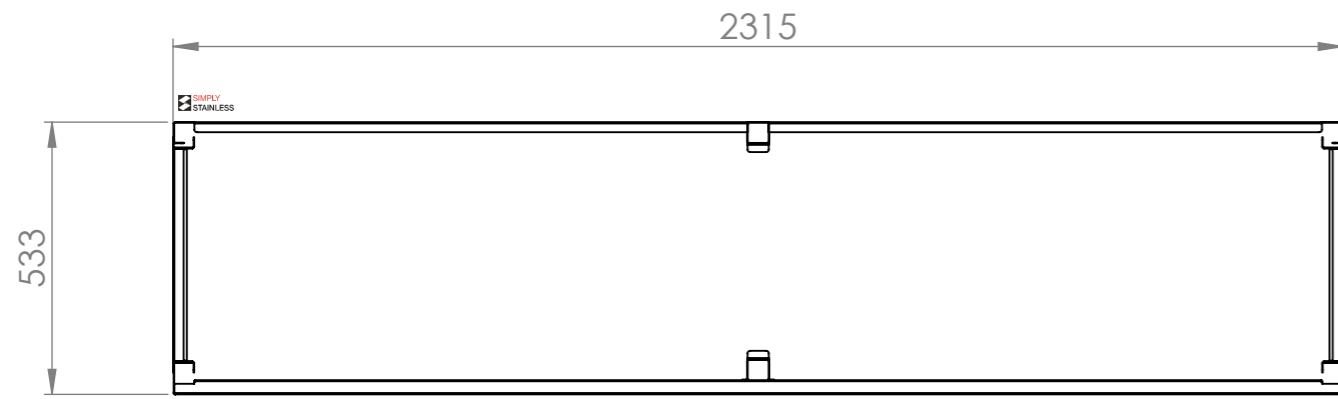

01-6-2400  
(not included, illustration only)

PLAN

FRONT ELEVATION

SIDE ELEVATION

**SIMPLY**  
**STAINLESS**

Modular Sinks, Tables & Shelving  
COPYRIGHT © 2022

This drawing is the property of CI GROUP PTY LTD. Tradings as SIMPLY STAINLESS and it may not be copied, reproduced or modified in whole or in part without prior written permission of CI GROUP PTY LTD. SIMPLY STAINLESS reserves the right to change specification and design without notice.

**32-DPK-6-2400**  
**DOOR PANEL KIT**

SIZE: A3

SCALE : 1:15

CONSTRUCTION NOTES :

1. MADE FROM 1.2mm STAINLESS STEEL.

**32-DPK-6-2400**