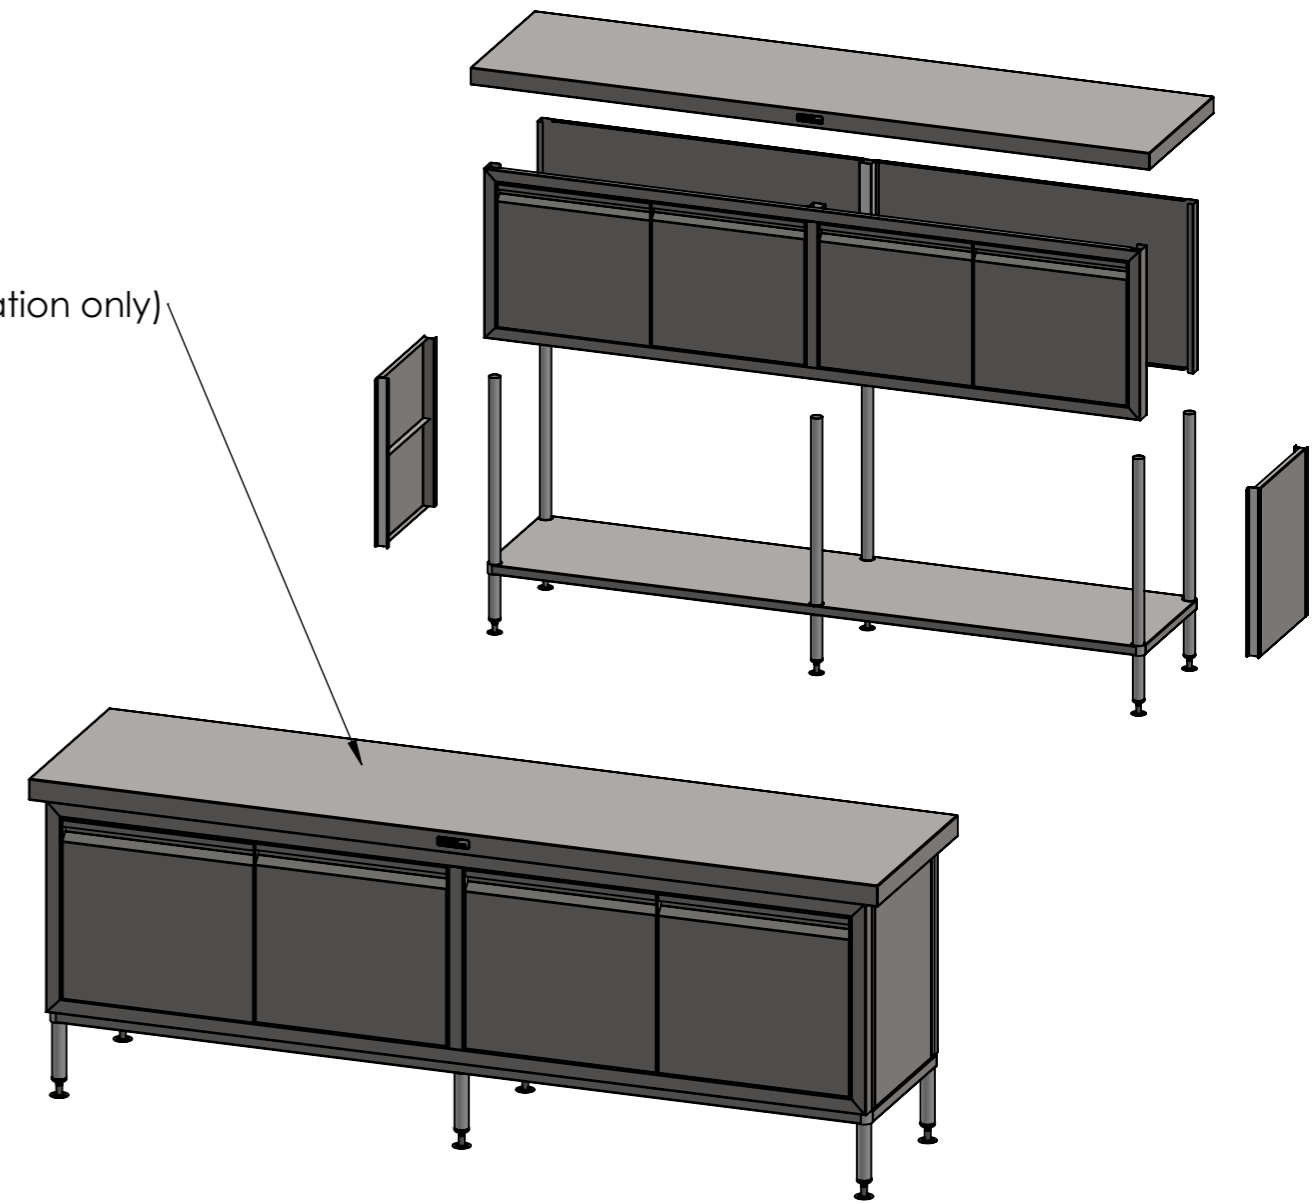

01-6-2400  
(not included, illustration only)

PLAN

FRONT ELEVATION

SIDE ELEVATION

**SIMPLY**  
**STAINLESS**

Modular Sinks, Tables & Shelving  
COPYRIGHT © 2022

This drawing is the property of CI GROUP PTY LTD. Tradings as SIMPLY STAINLESS and it may not be copied, reproduced or modified in whole or in part without prior written permission of CI GROUP PTY LTD. SIMPLY STAINLESS reserves the right to change specification and design without notice.

**32-DPK-6-2400**  
**DOOR PANEL KIT**

SIZE: A3

SCALE : 1:15

CONSTRUCTION NOTES :

1. MADE FROM 1.2mm STAINLESS STEEL.

**32-DPK-6-2400**