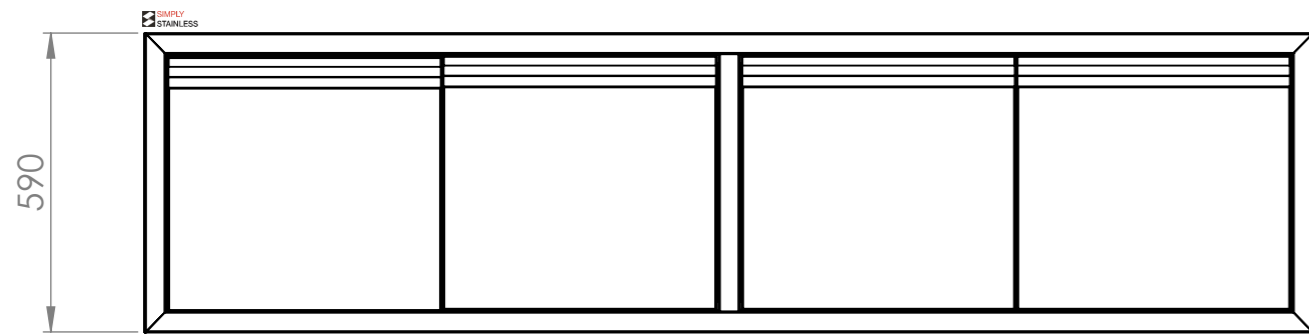

01-6-2400  
(not included, illustration only)

PLAN

FRONT ELEVATION

SIDE ELEVATION

**SIMPLY**  
**STAINLESS**

Modular Sinks, Tables & Shelving  
COPYRIGHT © 2022

This drawing is the property of CI GROUP PTY LTD. Tradings as SIMPLY STAINLESS and it may not be copied, reproduced or modified in whole or in part without prior written permission of CI GROUP PTY LTD. SIMPLY STAINLESS reserves the right to change specification and design without notice.

**32-DPK-6-2400**  
**DOOR PANEL KIT**

SIZE: A3

SCALE : 1:15

CONSTRUCTION NOTES :

1. MADE FROM 1.2mm STAINLESS STEEL.

**32-DPK-6-2400**