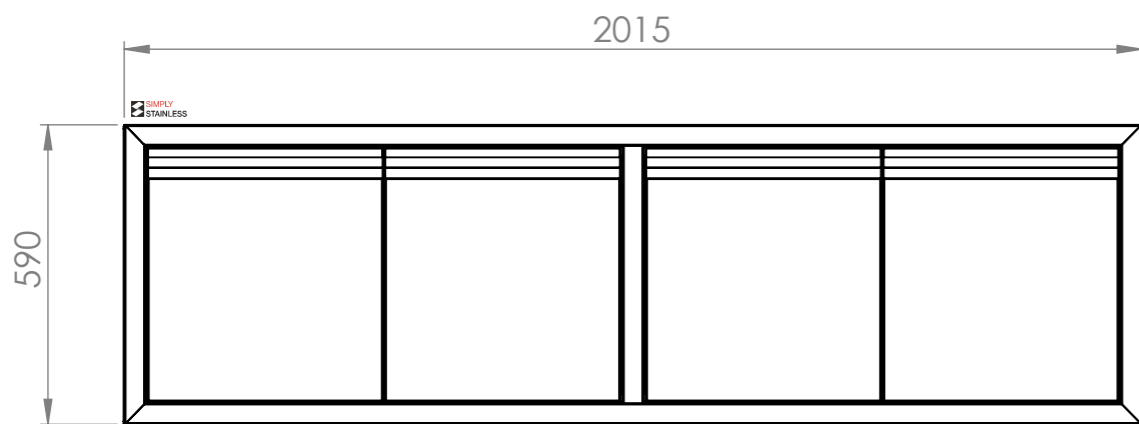

PLAN

FRONT ELEVATION

SIDE ELEVATION

01-6-2100  
(not included, illustration only)

**32-DPK-6-2100**

**SIMPLY STAINLESS**  
 Modular Sinks, Tables & Shelving  
 COPYRIGHT © 2022  
 This drawing is the property of CI GROUP PTY LTD. Tradings as SIMPLY STAINLESS and it may not be copied, reproduced or modified in whole or in part without prior written permission of CI GROUP PTY LTD. SIMPLY STAINLESS reserves the right to change specification and design without notice.

**32-DPK-6-2100**  
**DOOR PANEL KIT**

SIZE: A3

SCALE : 1:12

CONSTRUCTION NOTES :

1. MADE FROM 1.2mm STAINLESS STEEL.