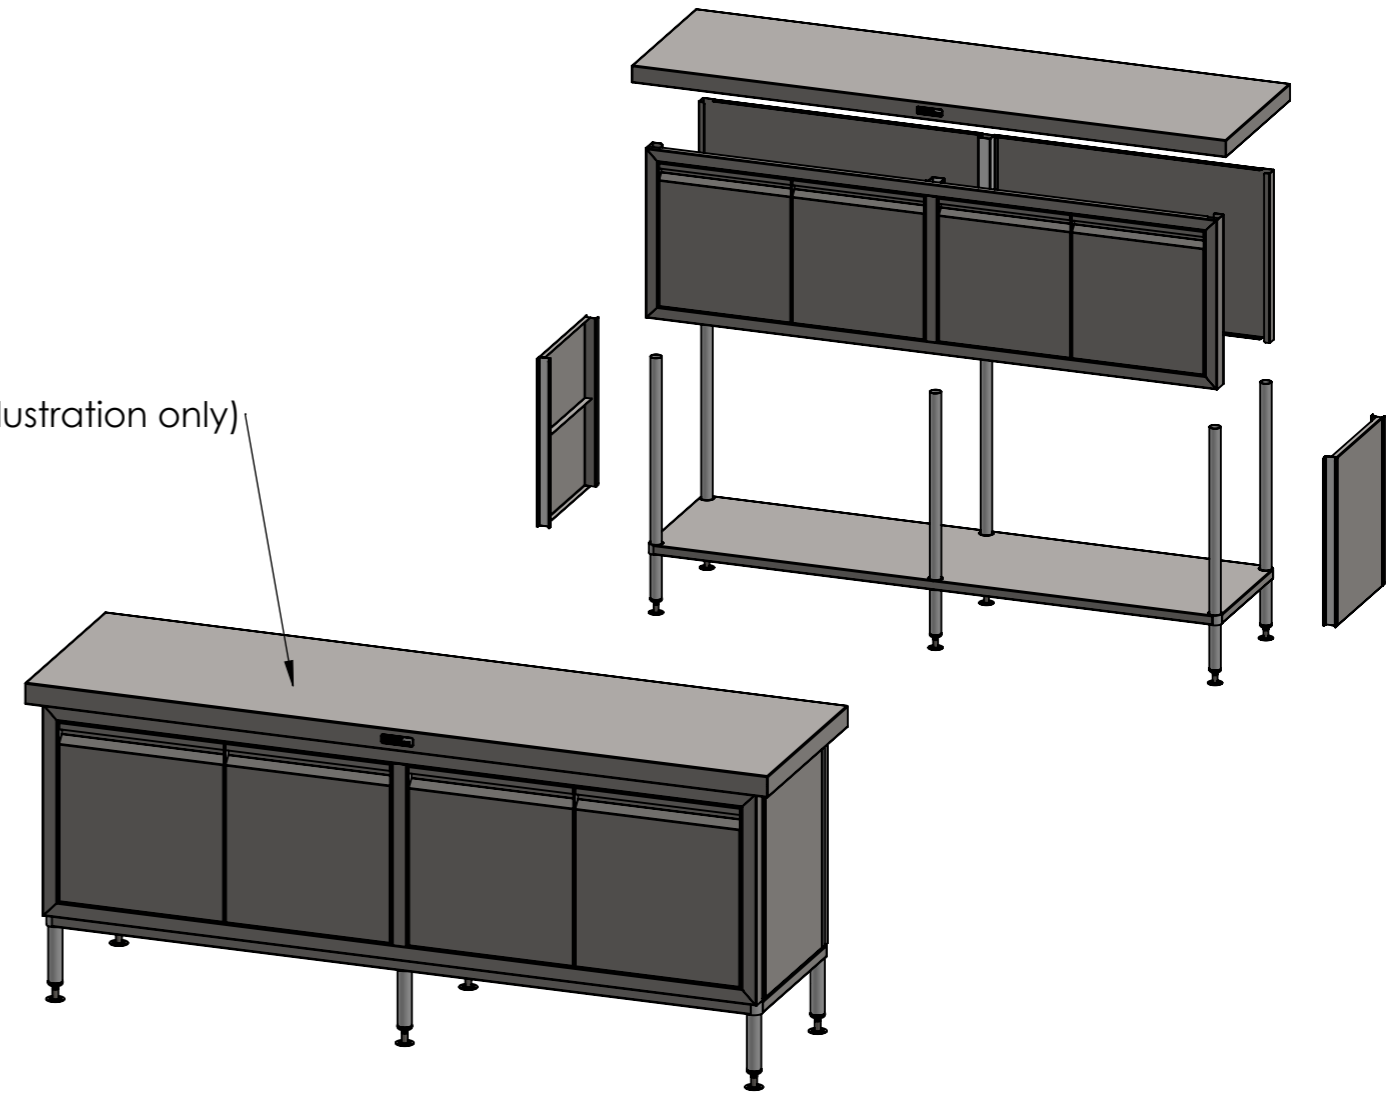

PLAN

FRONT ELEVATION

SIDE ELEVATION

01-6-2100  
(not included, illustration only)

**32-DPK-6-2100**

**SIMPLY STAINLESS**  
 Modular Sinks, Tables & Shelving  
 COPYRIGHT © 2022  
 This drawing is the property of CI GROUP PTY LTD. Tradings as SIMPLY STAINLESS and it may not be copied, reproduced or modified in whole or in part without prior written permission of CI GROUP PTY LTD. SIMPLY STAINLESS reserves the right to change specification and design without notice.

**32-DPK-6-2100**  
**DOOR PANEL KIT**

SIZE: A3

SCALE : 1:12

CONSTRUCTION NOTES :

1. MADE FROM 1.2mm STAINLESS STEEL.