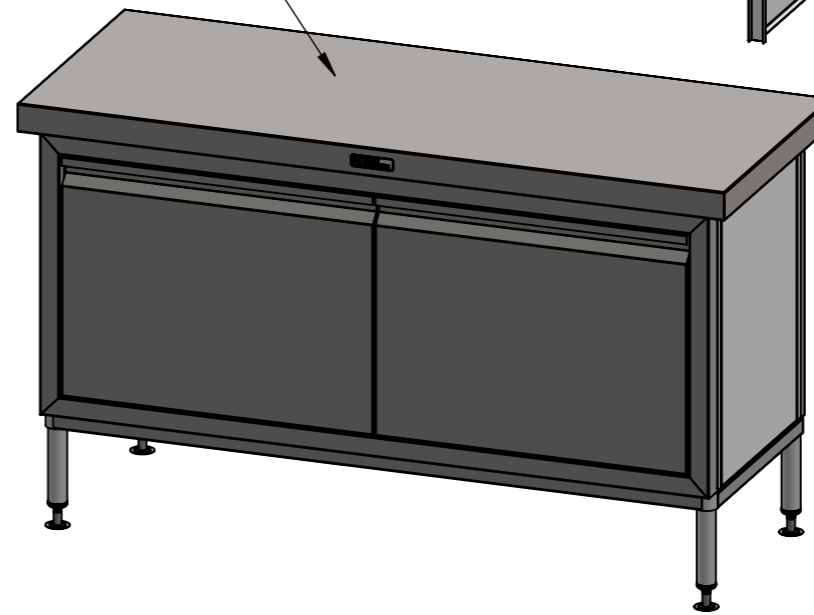

PLAN

FRONT ELEVATION

SIDE ELEVATION

01-6-1500
(not included, illustration only)

SIMPLY STAINLESS

Modular Sinks, Tables & Shelving
COPYRIGHT © 2022

This drawing is the property of CI GROUP PTY LTD. Tradings as SIMPLY STAINLESS and it may not be copied, reproduced or modified in whole or in part without prior written permission of CI GROUP PTY LTD. SIMPLY STAINLESS reserves the right to change specification and design without notice.

32-DPK-6-1500
DOOR PANEL KIT

SIZE: A3

SCALE : 1:12

CONSTRUCTION NOTES :

1. MADE FROM 1.2mm STAINLESS STEEL.

32-DPK-6-1500