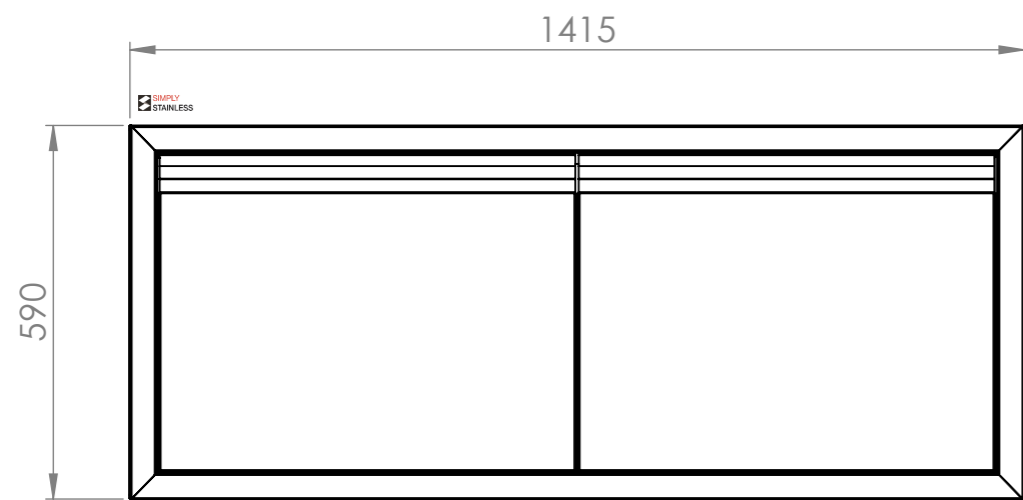

PLAN

FRONT ELEVATION

SIDE ELEVATION

01-6-1500
(not included, illustration only)

SIMPLY STAINLESS

Modular Sinks, Tables & Shelving
COPYRIGHT © 2022

This drawing is the property of CI GROUP PTY LTD. Tradings as SIMPLY STAINLESS and it may not be copied, reproduced or modified in whole or in part without prior written permission of CI GROUP PTY LTD. SIMPLY STAINLESS reserves the right to change specification and design without notice.

32-DPK-6-1500
DOOR PANEL KIT

SIZE: A3

SCALE : 1:12

CONSTRUCTION NOTES :

1. MADE FROM 1.2mm STAINLESS STEEL.

32-DPK-6-1500