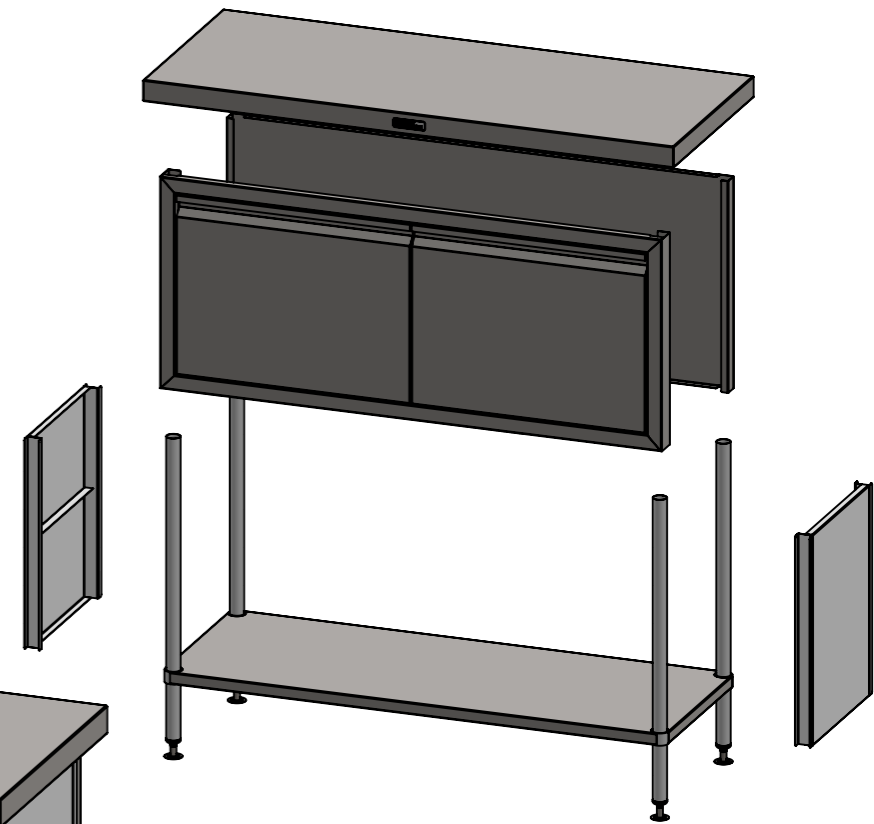

PLAN

FRONT ELEVATION

SIDE ELEVATION

01-6-1500
(not included, illustration only)

SIMPLY STAINLESS

Modular Sinks, Tables & Shelving
COPYRIGHT © 2022

This drawing is the property of CI GROUP PTY LTD. Tradings as SIMPLY STAINLESS and it may not be copied, reproduced or modified in whole or in part without prior written permission of CI GROUP PTY LTD. SIMPLY STAINLESS reserves the right to change specification and design without notice.

32-DPK-6-1500
DOOR PANEL KIT

SIZE: A3

SCALE : 1:12

CONSTRUCTION NOTES :

1. MADE FROM 1.2mm STAINLESS STEEL.

32-DPK-6-1500