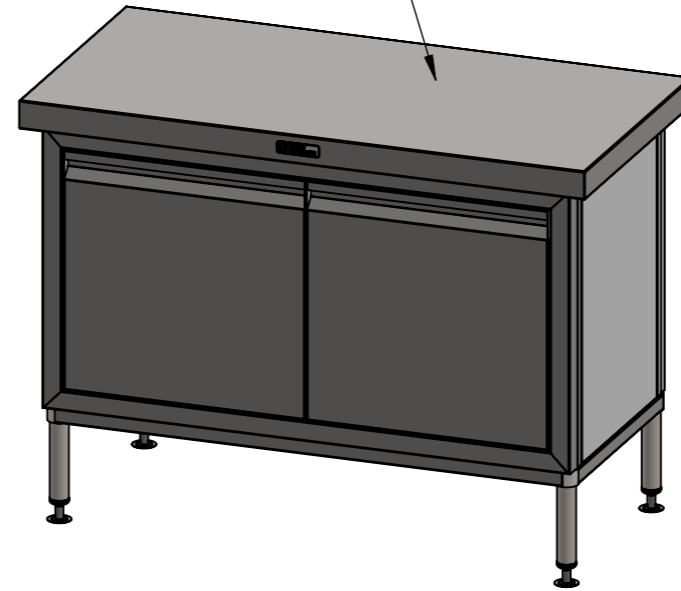

PLAN

01-6-1200
(not included, illustration only)

FRONT ELEVATION

SIDE ELEVATION

SIMPLY STAINLESS
 Modular Sinks, Tables & Shelving
 COPYRIGHT © 2022
 This drawing is the property of CI GROUP PTY LTD. Tradings as SIMPLY STAINLESS and it may not be copied, reproduced or modified in whole or in part without prior written permission of CI GROUP PTY LTD. SIMPLY STAINLESS reserves the right to change specification and design without notice.

32-DPK-6-1200
DOOR PANEL KIT

SIZE: A3

SCALE : 1:10

CONSTRUCTION NOTES :

1. MADE FROM 1.2mm STAINLESS STEEL.

32-DPK-6-1200