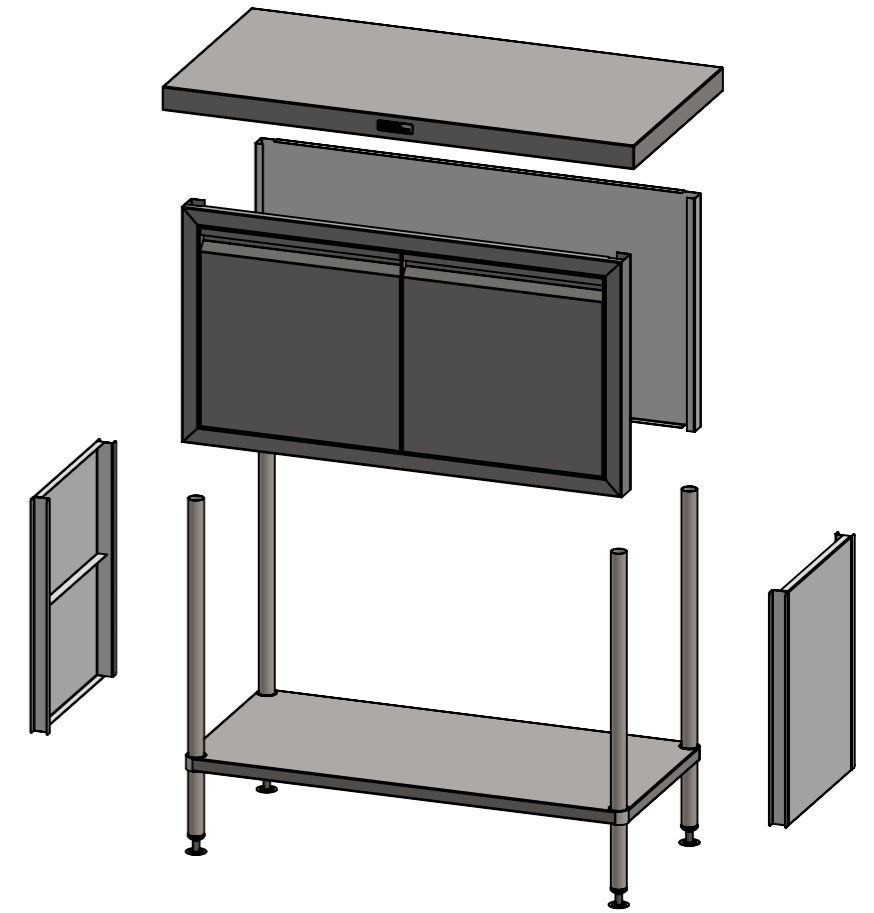

PLAN

01-6-1200
(not included, illustration only)

FRONT ELEVATION

SIDE ELEVATION

SIMPLY STAINLESS
 Modular Sinks, Tables & Shelving
 COPYRIGHT © 2022
 This drawing is the property of CI GROUP PTY LTD. Tradings as SIMPLY STAINLESS and it may not be copied, reproduced or modified in whole or in part without prior written permission of CI GROUP PTY LTD. SIMPLY STAINLESS reserves the right to change specification and design without notice.

32-DPK-6-1200
DOOR PANEL KIT

SIZE: A3

SCALE : 1:10

CONSTRUCTION NOTES :

1. MADE FROM 1.2mm STAINLESS STEEL.

32-DPK-6-1200