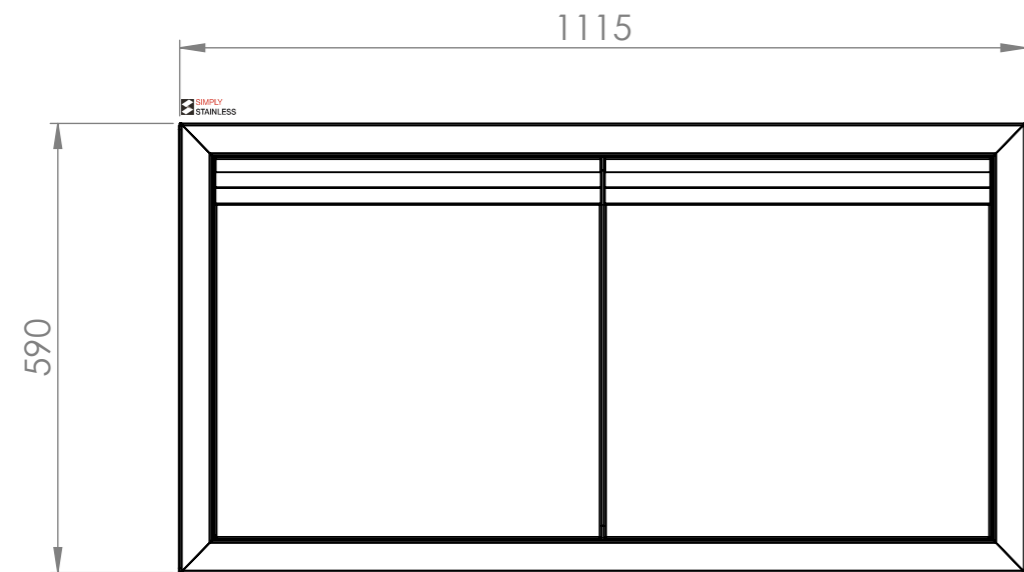

PLAN

01-6-1200
(not included, illustration only)

FRONT ELEVATION

SIDE ELEVATION

SIMPLY STAINLESS
 Modular Sinks, Tables & Shelving
 COPYRIGHT © 2022
 This drawing is the property of CI GROUP PTY LTD. Tradings as SIMPLY STAINLESS and it may not be copied, reproduced or modified in whole or in part without prior written permission of CI GROUP PTY LTD. SIMPLY STAINLESS reserves the right to change specification and design without notice.

32-DPK-6-1200
DOOR PANEL KIT

SIZE: A3

SCALE : 1:10

CONSTRUCTION NOTES :

1. MADE FROM 1.2mm STAINLESS STEEL.

32-DPK-6-1200