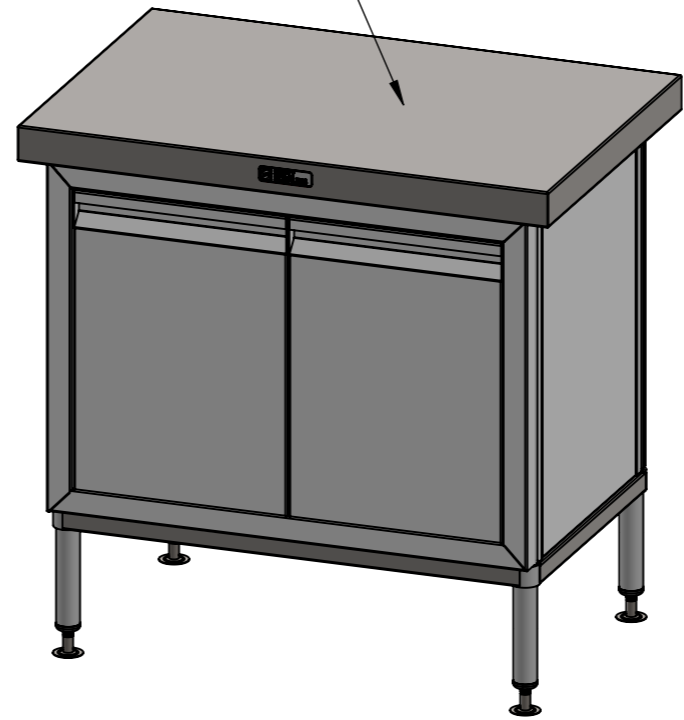

01-6-0900
(not included, illustration only)

PLAN

FRONT ELEVATION

SIDE ELEVATION

SIMPLY STAINLESS
Modular Sinks, Tables & Shelving
COPYRIGHT © 2022
This drawing is the property of CI GROUP PTY LTD. Tradings as SIMPLY STAINLESS and it may not be copied, reproduced or modified in whole or in part without prior written permission of CI GROUP PTY LTD. SIMPLY STAINLESS reserves the right to change specification and design without notice.

32-DPK-6-0900
DOOR PANEL KIT

SIZE: A3

SCALE : 1:10

CONSTRUCTION NOTES :

- 1. MADE FROM 1.2mm STAINLESS STEEL.

32-DPK-6-0900