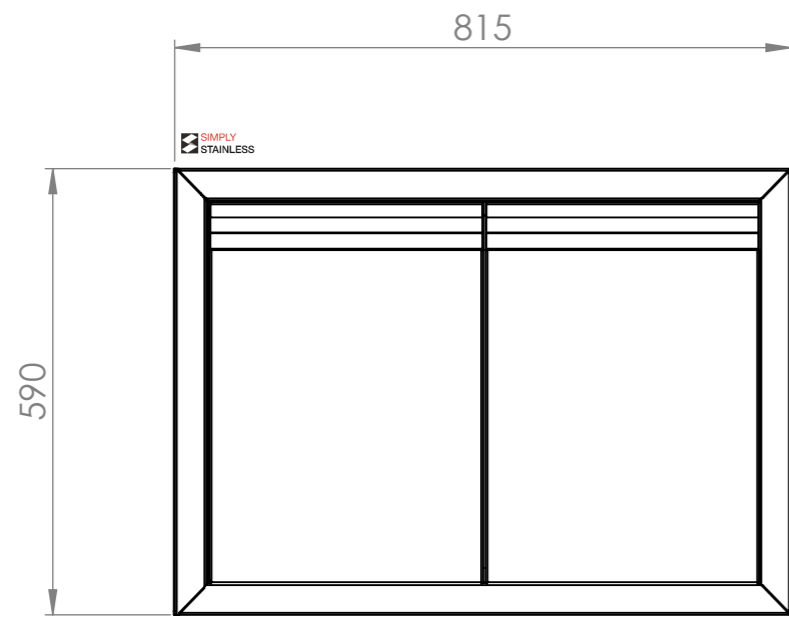

01-6-0900
(not included, illustration only)

PLAN

FRONT ELEVATION

SIDE ELEVATION

SIMPLY STAINLESS
Modular Sinks, Tables & Shelving
COPYRIGHT © 2022
This drawing is the property of CI GROUP PTY LTD. Tradings as SIMPLY STAINLESS and it may not be copied, reproduced or modified in whole or in part without prior written permission of CI GROUP PTY LTD. SIMPLY STAINLESS reserves the right to change specification and design without notice.

32-DPK-6-0900
DOOR PANEL KIT

SIZE: A3

SCALE : 1:10

CONSTRUCTION NOTES :

- 1. MADE FROM 1.2mm STAINLESS STEEL.

32-DPK-6-0900