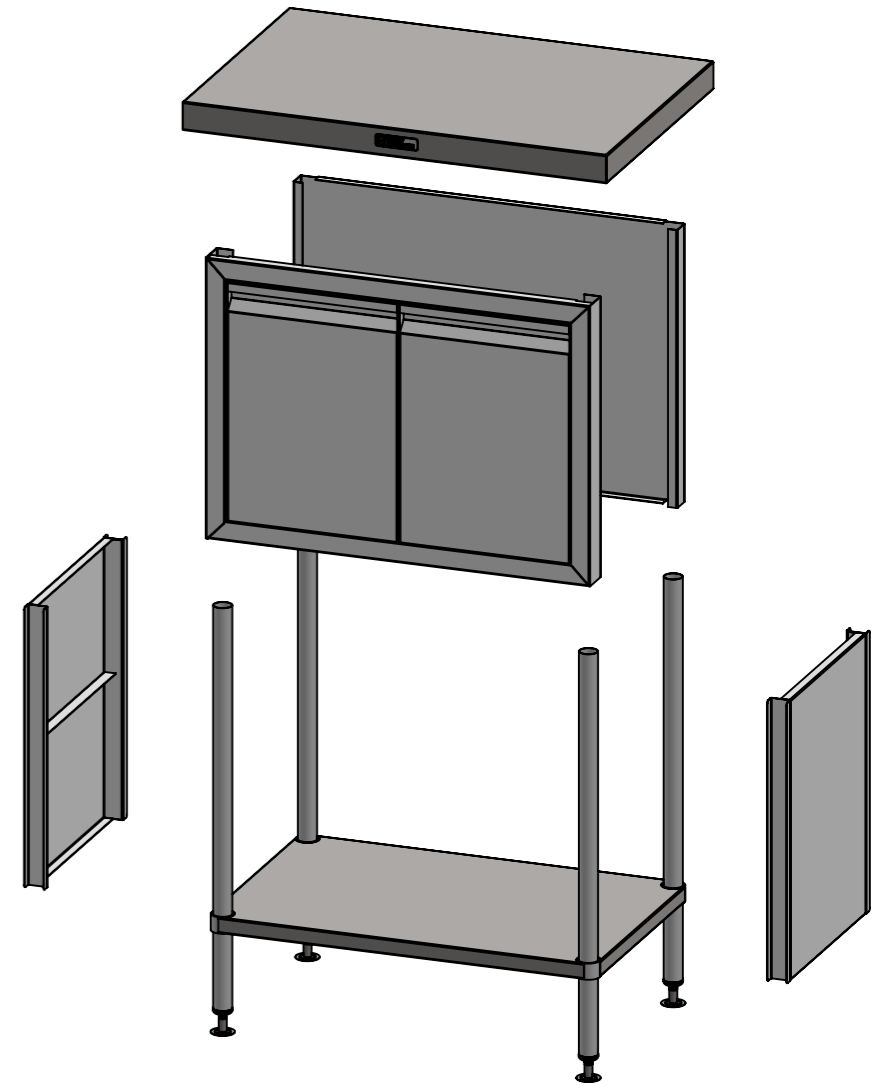

01-6-0900
(not included, illustration only)

PLAN

FRONT ELEVATION

SIDE ELEVATION

SIMPLY STAINLESS
Modular Sinks, Tables & Shelving
COPYRIGHT © 2022
This drawing is the property of CI GROUP PTY LTD. Tradings as SIMPLY STAINLESS and it may not be copied, reproduced or modified in whole or in part without prior written permission of CI GROUP PTY LTD. SIMPLY STAINLESS reserves the right to change specification and design without notice.

32-DPK-6-0900
DOOR PANEL KIT

SIZE: A3

SCALE : 1:10

CONSTRUCTION NOTES :

- 1. MADE FROM 1.2mm STAINLESS STEEL.

32-DPK-6-0900