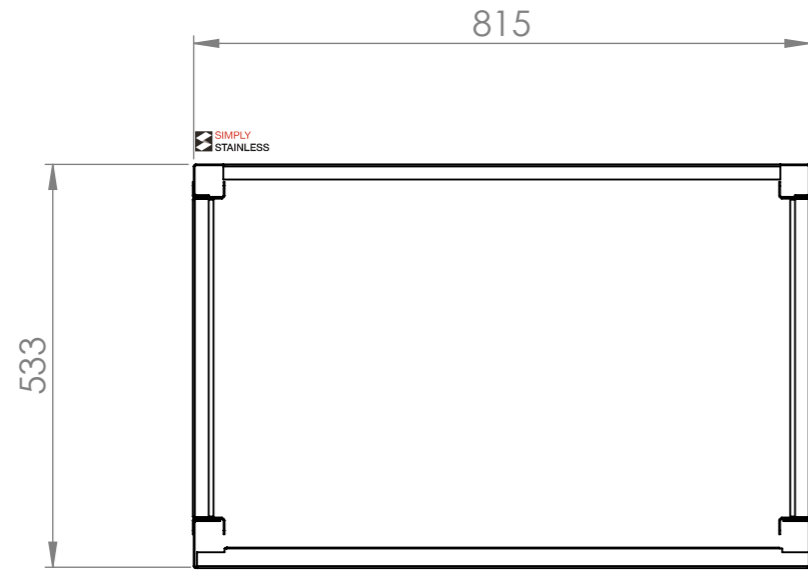

01-6-0900
(not included, illustration only)

PLAN

FRONT ELEVATION

SIDE ELEVATION

SIMPLY STAINLESS
Modular Sinks, Tables & Shelving
COPYRIGHT © 2022
This drawing is the property of CI GROUP PTY LTD. Tradings as SIMPLY STAINLESS and it may not be copied, reproduced or modified in whole or in part without prior written permission of CI GROUP PTY LTD. SIMPLY STAINLESS reserves the right to change specification and design without notice.

32-DPK-6-0900
DOOR PANEL KIT

SIZE: A3

SCALE : 1:10

CONSTRUCTION NOTES :

- 1. MADE FROM 1.2mm STAINLESS STEEL.

32-DPK-6-0900