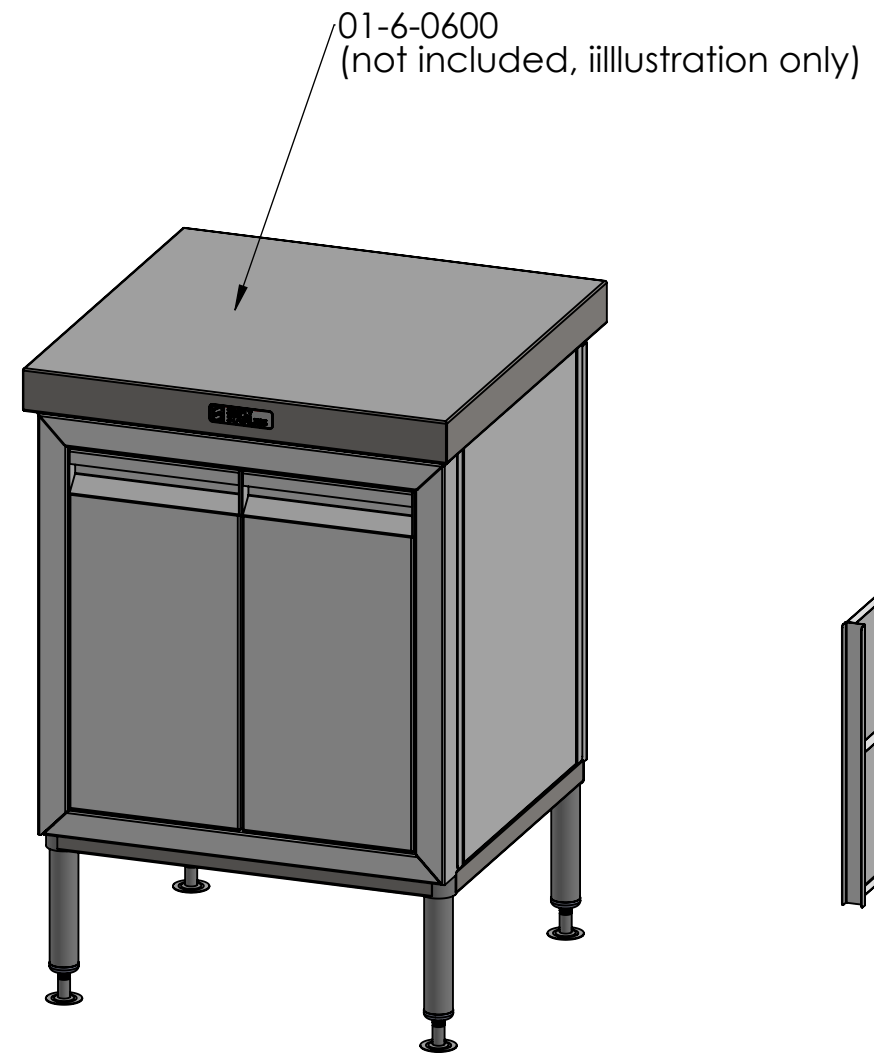

PLAN

FRONT ELEVATION

SIDE ELEVATION

**SIMPLY STAINLESS**  
 Modular Sinks, Tables & Shelving  
 COPYRIGHT © 2022  
 This drawing is the property of CI GROUP PTY LTD. Tradings as SIMPLY STAINLESS and it may not be copied, reproduced or modified in whole or in part without prior written permission of CI GROUP PTY LTD. SIMPLY STAINLESS reserves the right to change specification and design without notice.

**32-DPK-6-0600**  
**DOOR PANELKIT**

SIZE: A3

SCALE : 1:8

CONSTRUCTION NOTES :

1. MADE FROM 1.2mm STAINLESS STEEL.

**32-DPK-6-0600**