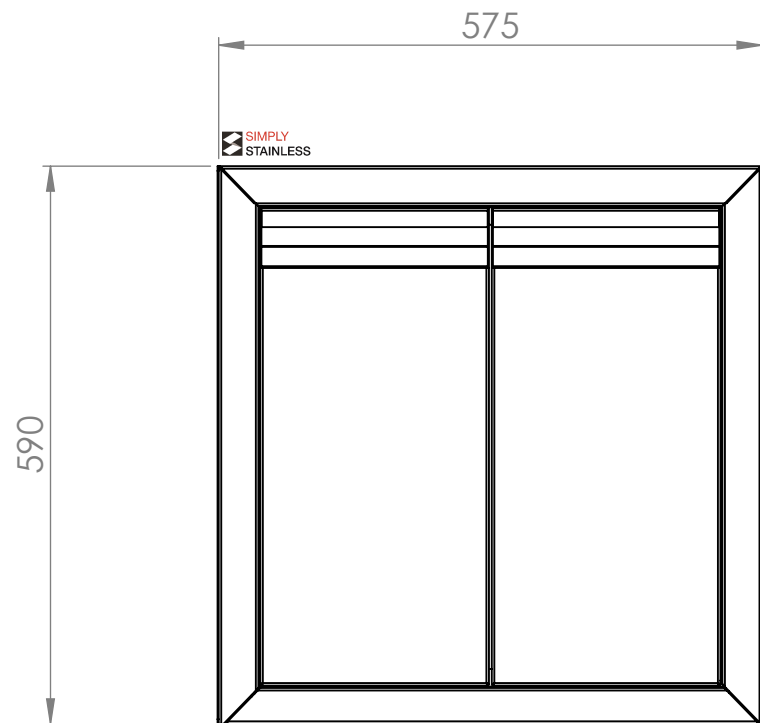

PLAN

FRONT ELEVATION

SIDE ELEVATION

**SIMPLY STAINLESS**  
 Modular Sinks, Tables & Shelving  
 COPYRIGHT © 2022  
 This drawing is the property of CI GROUP PTY LTD. Tradings as SIMPLY STAINLESS and it may not be copied, reproduced or modified in whole or in part without prior written permission of CI GROUP PTY LTD. SIMPLY STAINLESS reserves the right to change specification and design without notice.

**32-DPK-6-0600**  
**DOOR PANELKIT**

SIZE: A3

SCALE : 1:8

CONSTRUCTION NOTES :

1. MADE FROM 1.2mm STAINLESS STEEL.

**32-DPK-6-0600**