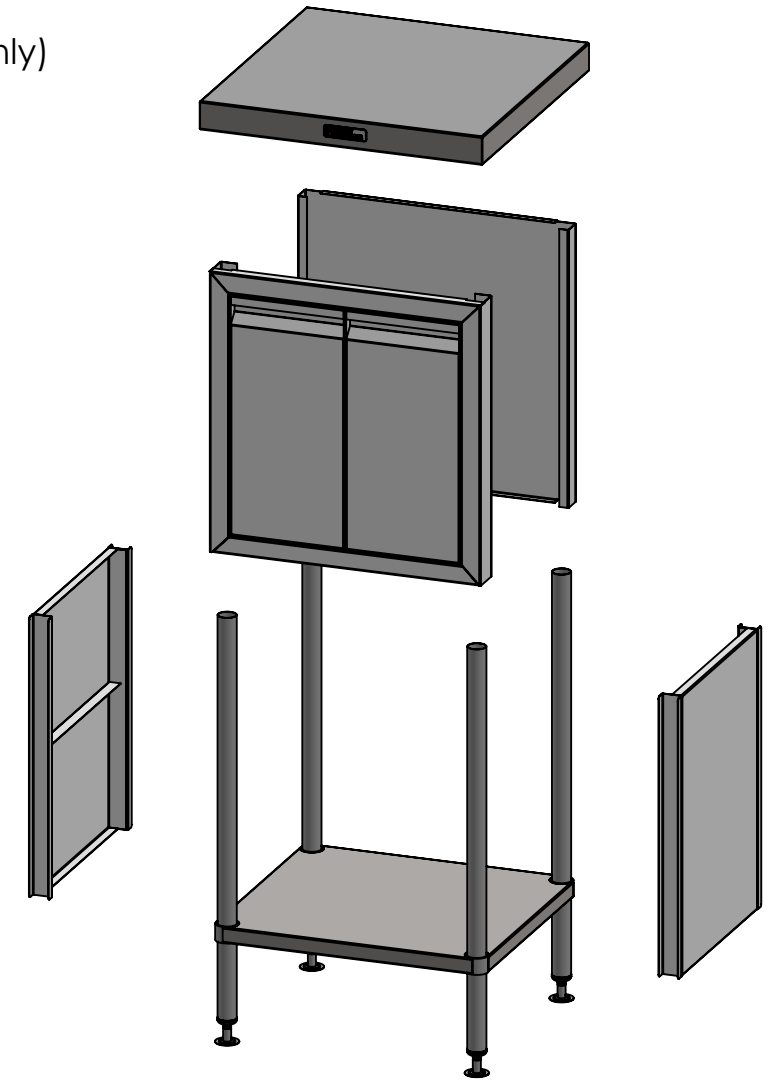

PLAN

FRONT ELEVATION

SIDE ELEVATION

**SIMPLY STAINLESS**  
 Modular Sinks, Tables & Shelving  
 COPYRIGHT © 2022  
 This drawing is the property of CI GROUP PTY LTD. Tradings as SIMPLY STAINLESS and it may not be copied, reproduced or modified in whole or in part without prior written permission of CI GROUP PTY LTD. SIMPLY STAINLESS reserves the right to change specification and design without notice.

**32-DPK-6-0600**  
**DOOR PANELKIT**

SIZE: A3

SCALE : 1:8

CONSTRUCTION NOTES :

1. MADE FROM 1.2mm STAINLESS STEEL.

**32-DPK-6-0600**