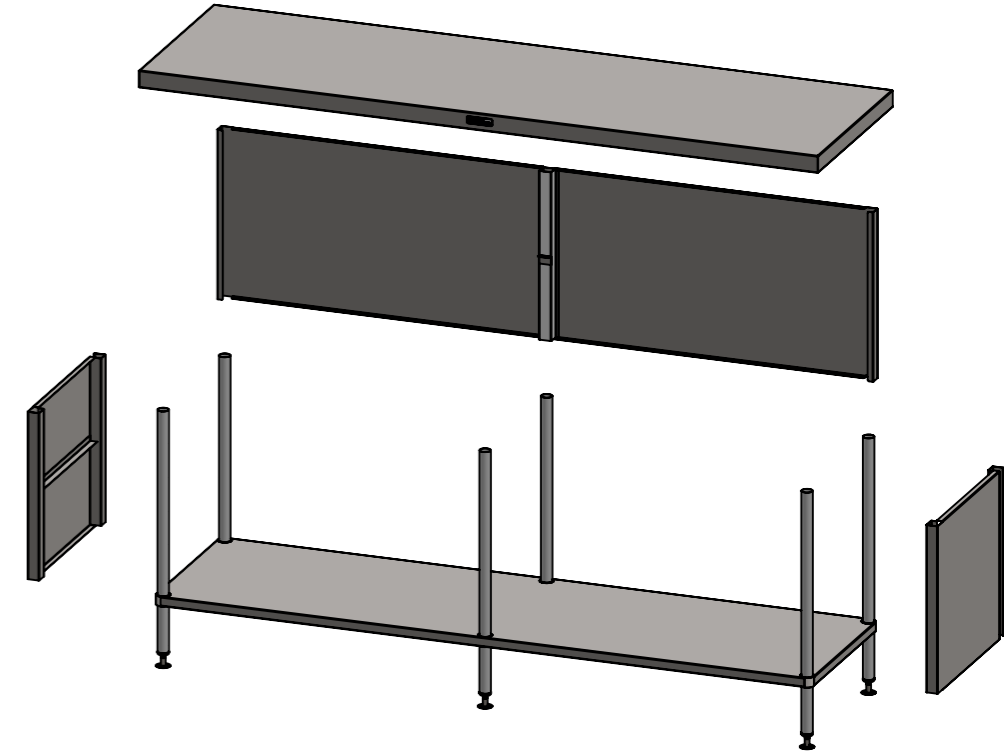

01-7-2400  
(not included, illustration only)

PLAN

FRONT ELEVATION

SIDE ELEVATION

**SIMPLY STAINLESS**

Modular Sinks, Tables & Shelving  
COPYRIGHT © 2022

This drawing is the property of CI GROUP PTY LTD. Tradings as SIMPLY STAINLESS and it may not be copied, reproduced or modified in whole or in part without prior written permission of CI GROUP PTY LTD. SIMPLY STAINLESS reserves the right to change specification and design without notice.

**32-CCK-7-2400**  
**COUNTER CONVERSION KIT**

SIZE: A3

SCALE : 1:15

**CONSTRUCTION NOTES :**

1. MADE FROM 1.2mm STAINLESS STEEL.
2. TO SUIT 01,02,03,05 & 06, 700 SERIES BENCHES

**32-CCK-7-2400**