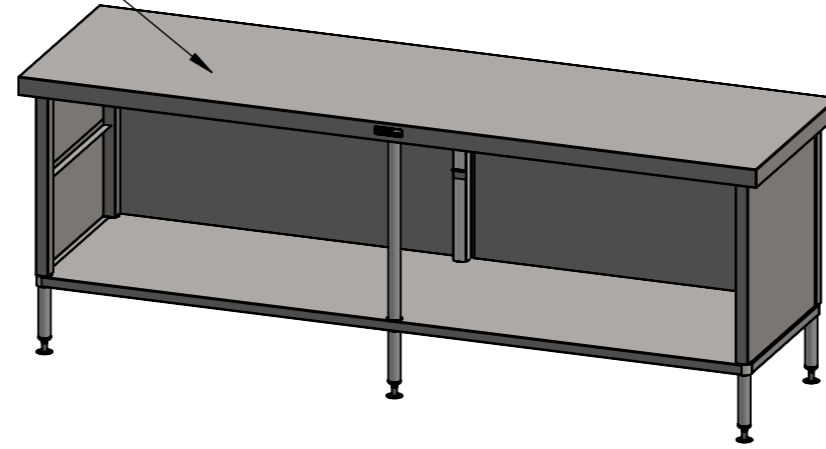

01-7-2400  
(not included, illustration only)

PLAN

FRONT ELEVATION

SIDE ELEVATION

**SIMPLY STAINLESS**

Modular Sinks, Tables & Shelving  
COPYRIGHT © 2022

This drawing is the property of CI GROUP PTY LTD. Tradings as SIMPLY STAINLESS and it may not be copied, reproduced or modified in whole or in part without prior written permission of CI GROUP PTY LTD. SIMPLY STAINLESS reserves the right to change specification and design without notice.

**32-CCK-7-2400**  
**COUNTER CONVERSION KIT**

SIZE: A3

SCALE : 1:15

**CONSTRUCTION NOTES :**

1. MADE FROM 1.2mm STAINLESS STEEL.
2. TO SUIT 01,02,03,05 & 06, 700 SERIES BENCHES

**32-CCK-7-2400**