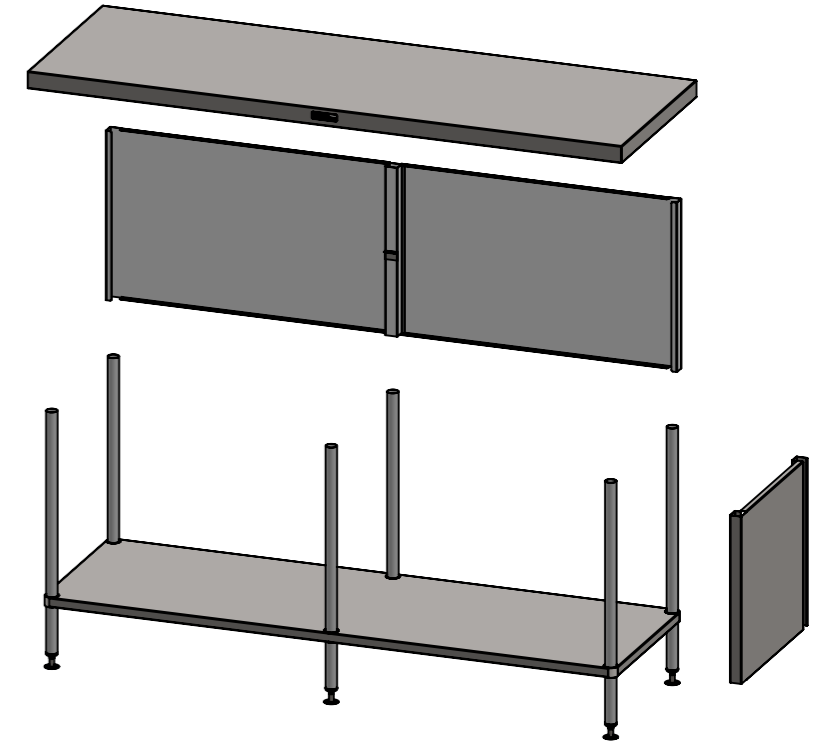

01-7-2100
(not included, illustration only)

PLAN

FRONT ELEVATION

SIDE ELEVATION

Modular Sinks, Tables & Shelving

COPYRIGHT © 2022

This drawing is the property of CI GROUP PTY LTD. Tradings as SIMPLY STAINLESS and it may not be copied, reproduced or modified in whole or in part without prior written permission of CI GROUP PTY LTD. SIMPLY STAINLESS reserves the right to change specification and design without notice.

**32-CCK-7-2100
COUNTER CONVERSION KIT**

SIZE: A3

SCALE : 1:15

CONSTRUCTION NOTES :

1. MADE FROM 1.2mm STAINLESS STEEL.
2. TO SUIT 01,02,03,05 & 06, 700 SERIES BENCHES

32-CCK-7-2100