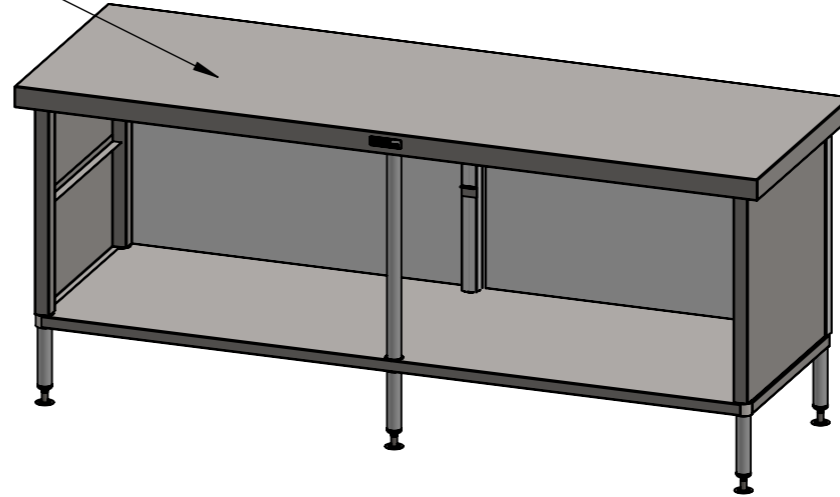

01-7-2100
(not included, illustration only)

PLAN

FRONT ELEVATION

SIDE ELEVATION

Modular Sinks, Tables & Shelving

COPYRIGHT © 2022

This drawing is the property of CI GROUP PTY LTD. Tradings as SIMPLY STAINLESS and it may not be copied, reproduced or modified in whole or in part without prior written permission of CI GROUP PTY LTD. SIMPLY STAINLESS reserves the right to change specification and design without notice.

**32-CCK-7-2100
COUNTER CONVERSION KIT**

SIZE: A3

SCALE : 1:15

CONSTRUCTION NOTES :

1. MADE FROM 1.2mm STAINLESS STEEL.
2. TO SUIT 01,02,03,05 & 06, 700 SERIES BENCHES

32-CCK-7-2100